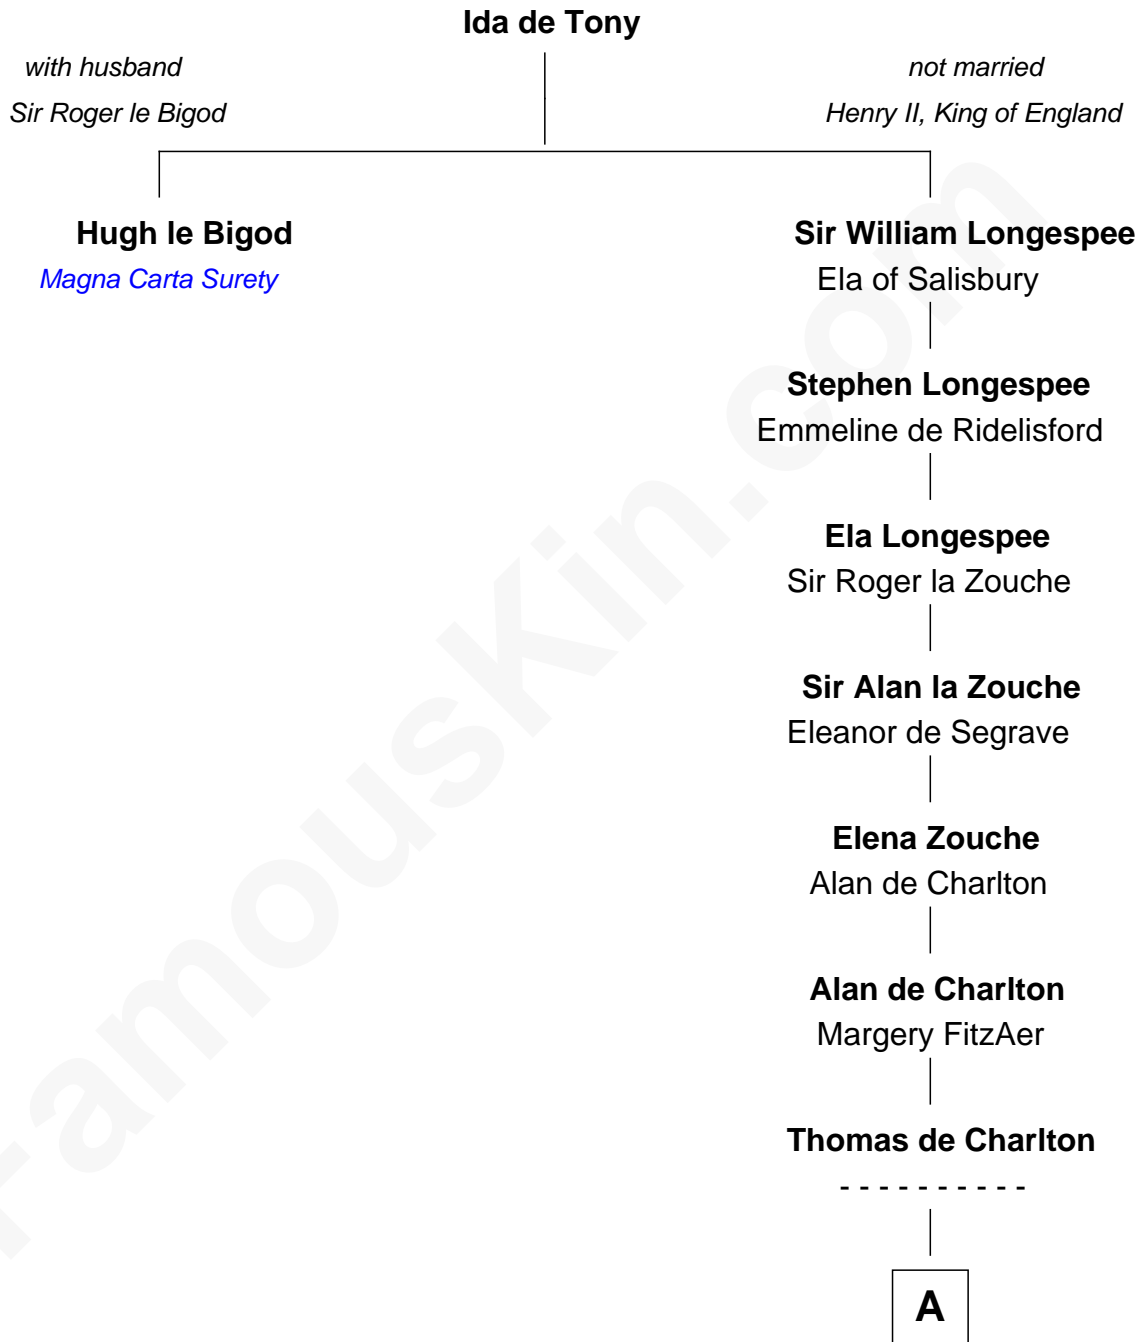

FamousKin.com Relationship Chart of

Hugh le Bigod

Magna Carta Surety

19th great-granduncle of

John Davis

14th and 17th Governor of Massachusetts

A

Anna de Charlton
William de Knightley