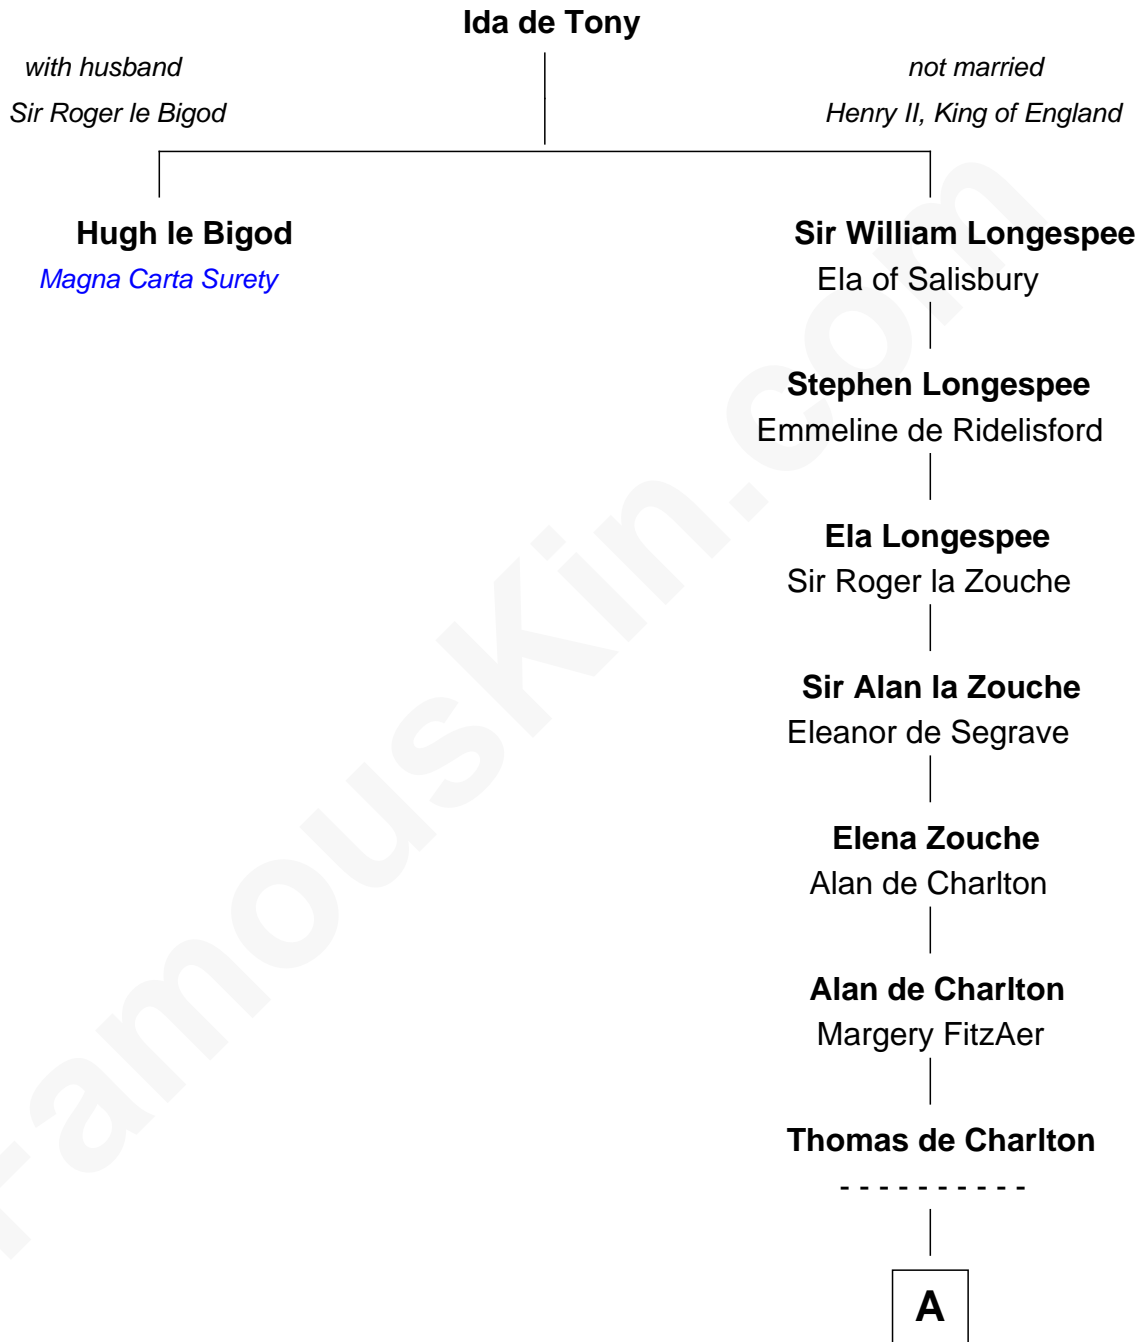

FamousKin.com Relationship Chart of

Hugh le Bigod

Magna Carta Surety

17th great-granduncle of

Samuel Prescott

Completed Paul Revere's Midnight Ride

A

Anna de Charlton
William de Knightley