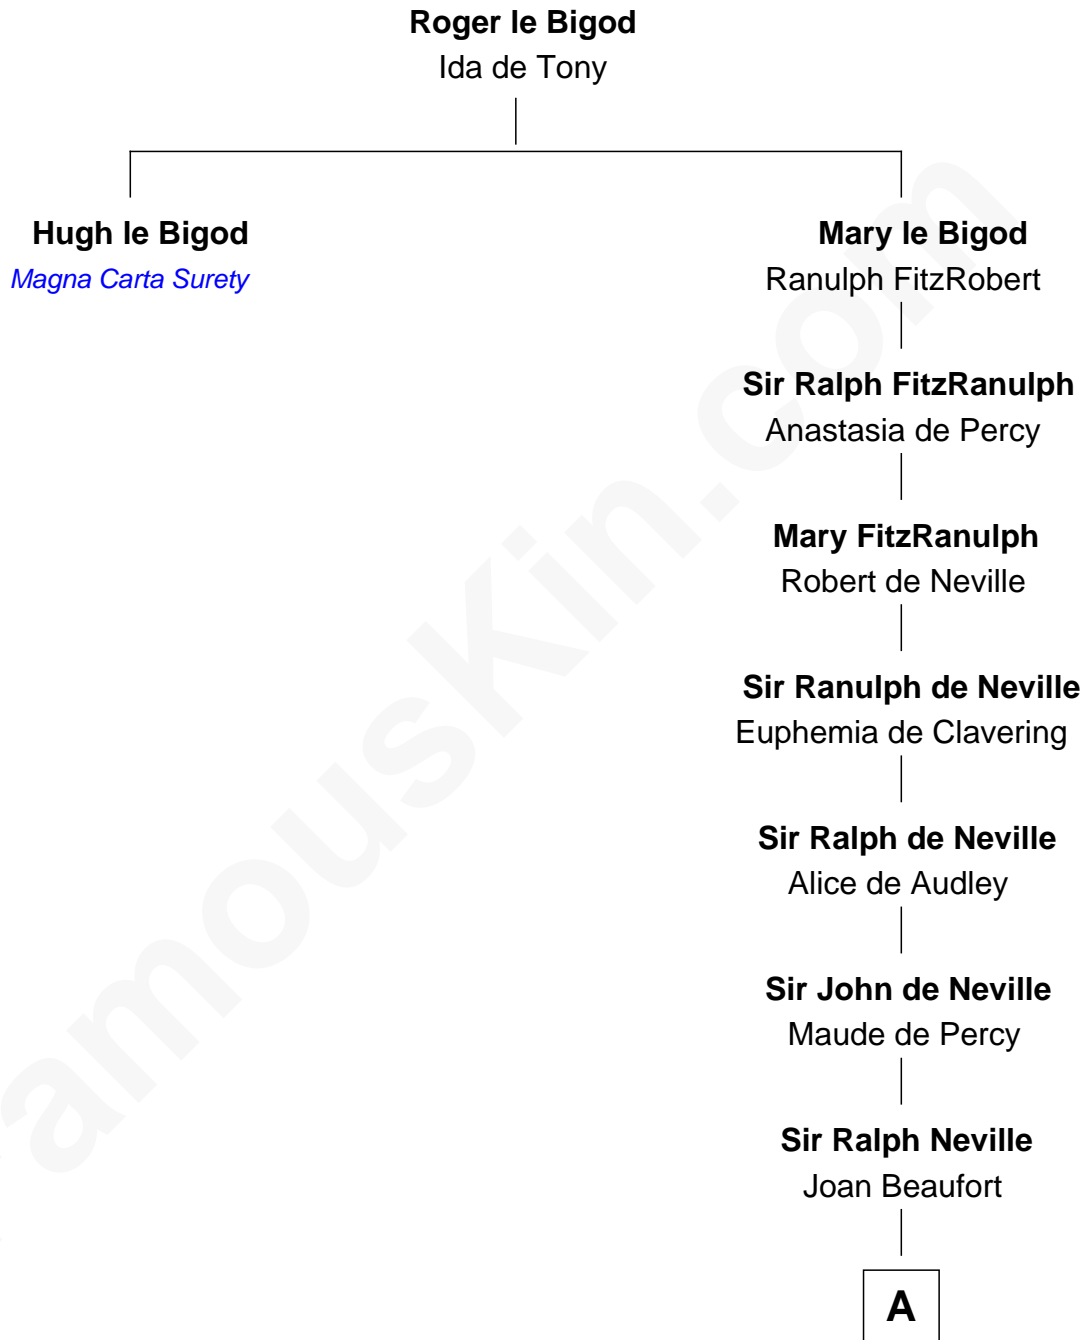

FamousKin.com Relationship Chart of

Hugh le Bigod

Magna Carta Surety

19th great-granduncle of

Milton Bradley

Founder, Milton Bradley Company

A

Katherine Neville
Sir Thomas Strangeways

Joan Strangeways
Sir William Willoughby

Cecily Willoughby
Sir Edward Sutton

Sir John Sutton
Cecily Grey

Sir Henry Dudley
----- Ashton

Probable

Roger Dudley
Susanna Thorne

Gov. Thomas Dudley
Dorothy York

Rev. Samuel Dudley
Elizabeth -----