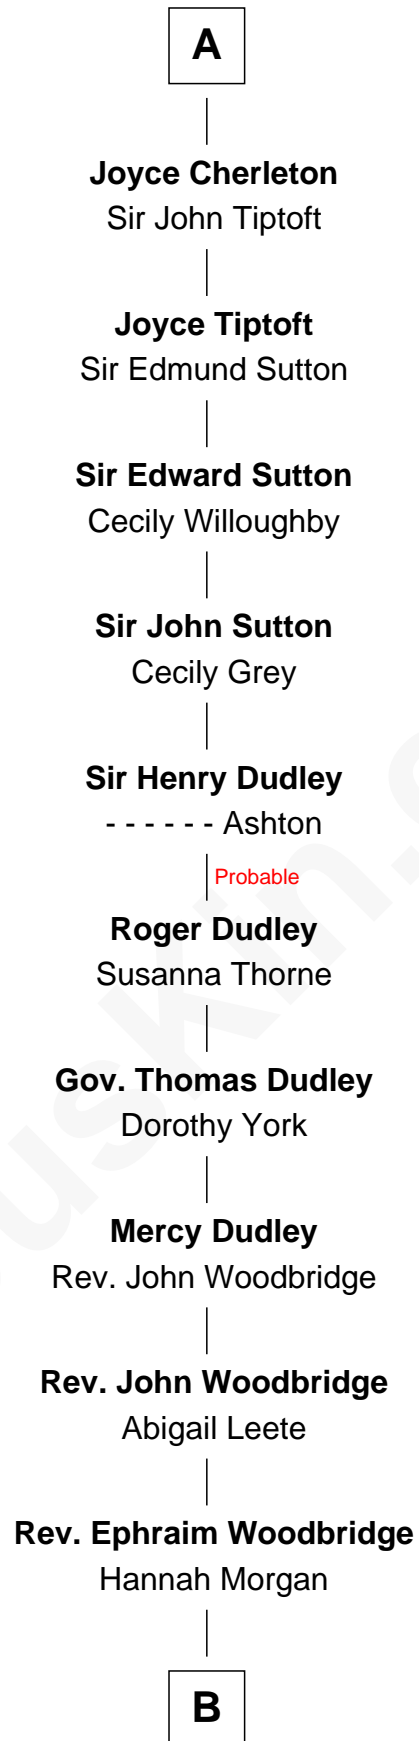

FamousKin.com Relationship Chart of

Hugh le Bigod

Magna Carta Surety

18th Great-grandfather of

William Woodbridge

2nd Governor of Michigan

Hugh le Bigod

Maud Marshal

Isabel le Bigod

Sir John FitzGeoffrey

Maud FitzJohn

William de Beauchamp

Isabella de Beauchamp

Sir Patrick de Chaworth

Maud de Chaworth

Henry Plantagenet

Eleanor Plantagenet

Richard Fitzalan

Alice Fitzalan

Sir Thomas de Holand

Eleanor Holand

Edward Cherleton

A

B

—
Dr. Dudley Woodbridge

Sarah Sheldon

—
Dudley Woodbridge

Lucy Backus

—
William Woodbridge

2nd Governor of Michigan

FamousKin.com