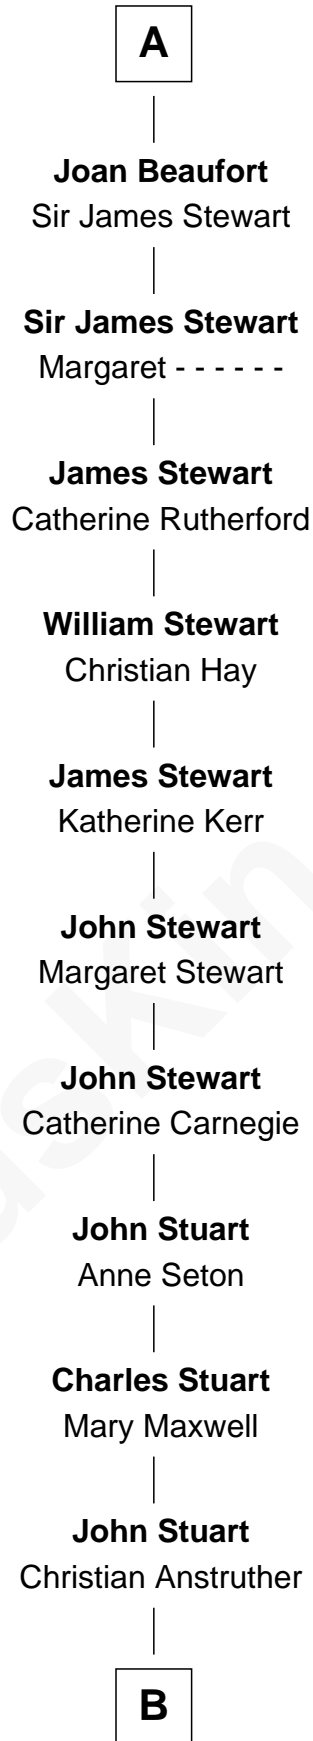

# FamousKin.com Relationship Chart of

**Hugh le Bigod**

*Magna Carta Surety*

21st Great-grandfather of

**Johnny Mercer**

*Songwriter and Co-Founder of Capitol Records*

**Hugh le Bigod**

Maud Marshal

**Isabel le Bigod**

Sir John FitzGeoffrey

**Maud FitzJohn**

William de Beauchamp

**Isabella de Beauchamp**

Sir Patrick de Chaworth

**Maud de Chaworth**

Henry Plantagenet

**Eleanor Plantagenet**

Richard Fitzalan

**Alice Fitzalan**

Sir Thomas de Holand

**Margaret de Holand**

Sir John Beaufort

**A**

**B**

—  
**Christiana Stuart**

Cyrus Griffin

—  
**Louisa Griffin**

Col. Hugh Mercer

—  
**Gen. Hugh Weedon Mercer**

Mary Stiles Anderson

—  
**George Anderson Mercer**

Nanny Maury Herndon