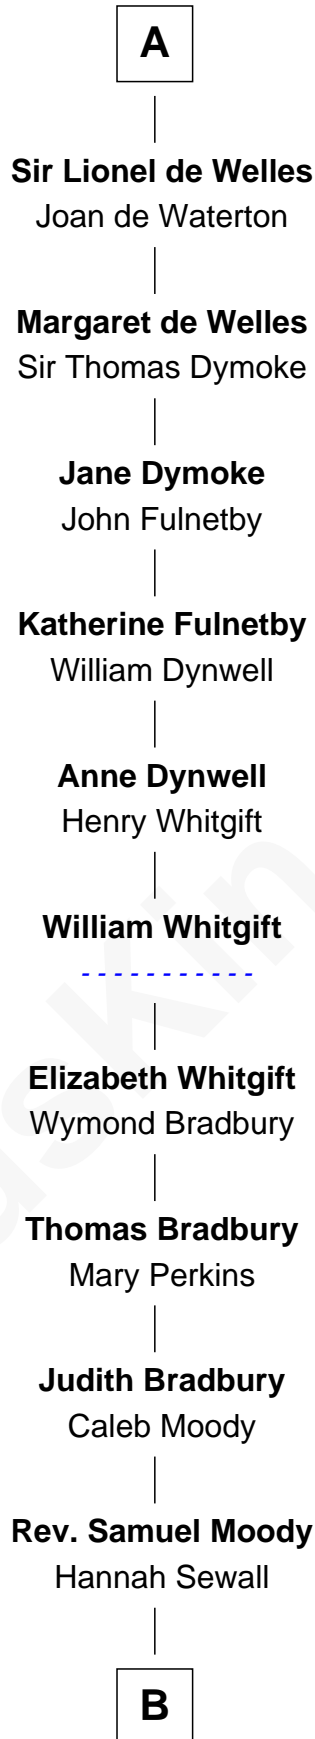

FamousKin.com Relationship Chart of

Hugh le Bigod

Magna Carta Surety

19th Great-grandfather of

Ralph Waldo Emerson

American Poet

Hugh le Bigod

Maud Marshal

Isabel le Bigod

Sir John FitzGeoffrey

Maud FitzJohn

William de Beauchamp

Guy de Beauchamp

Alice de Toeni

Sir Thomas de Beauchamp

Katherine de Mortimer

Maud de Beauchamp

Sir Roger de Clifford

Katherine de Clifford

Sir Ralph de Greystoke

Maud de Greystoke

Eudo de Welles

A

B