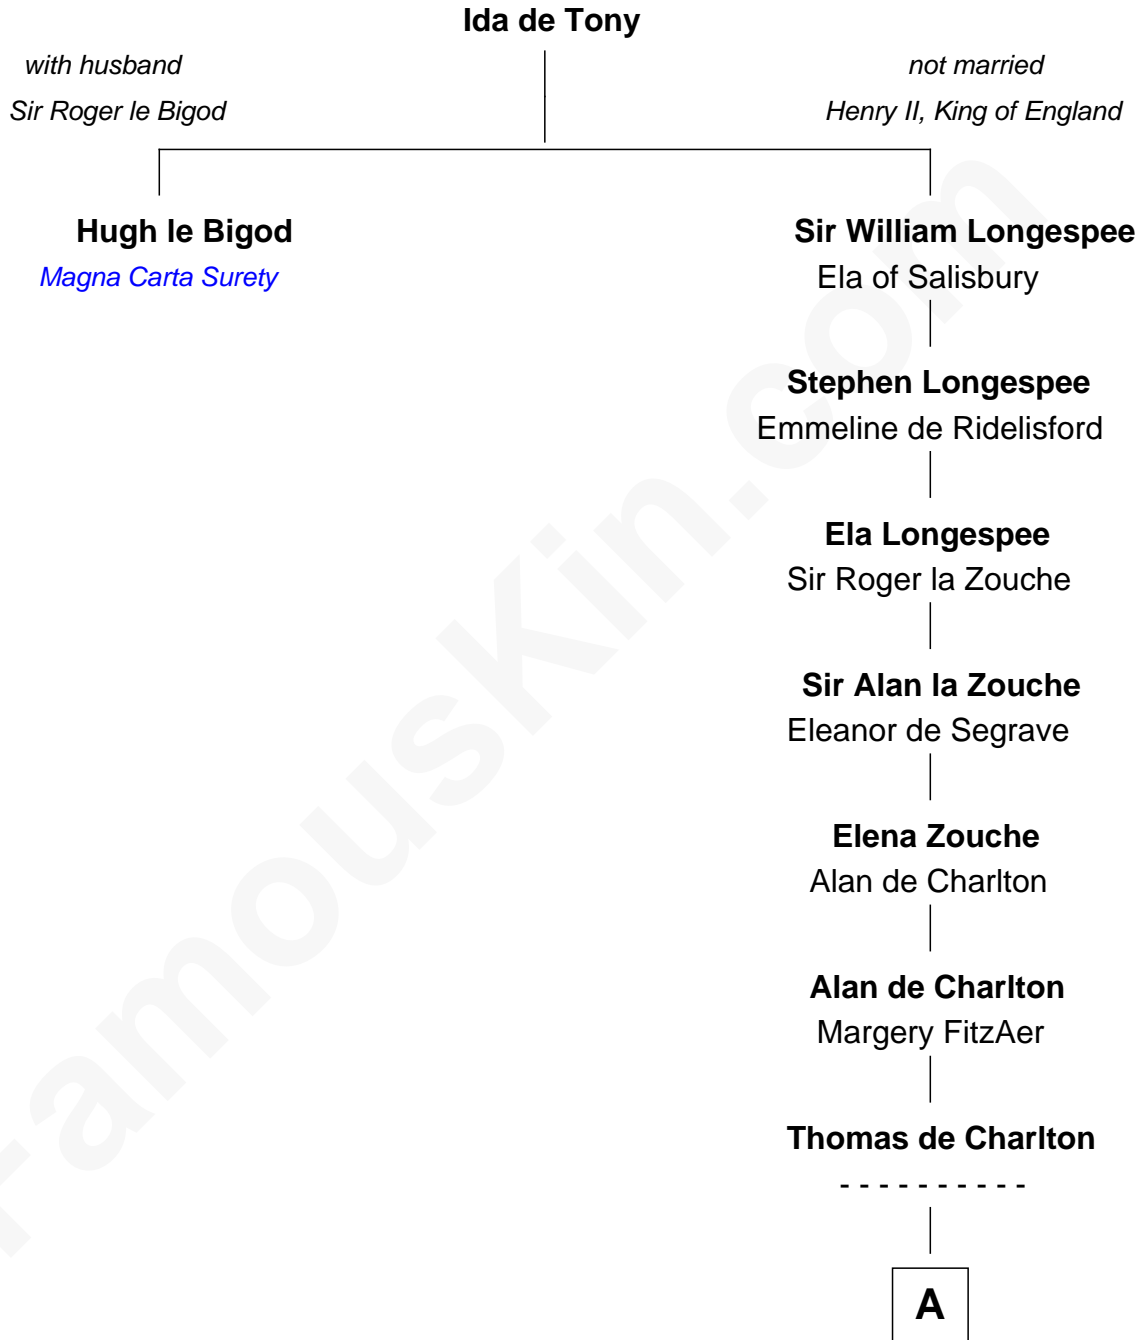

FamousKin.com Relationship Chart of

Hugh le Bigod

Magna Carta Surety

13th great-granduncle of

Rev. John Whittingham

(c1616 - 1639) *Great Migration Immigrant 1637*

A

Anna de Charlton
William de Knightley

Thomas de Knightley de Charlton
Elizabeth Francis

Robert Charlton
Mary Corbet

Richard Charlton
Elizabeth Mainwaring

Anne Charlton
Randall Grosvenor

Elizabeth Grosvenor
Thomas Bulkeley

Rev. Edward Bulkeley
Olive Irby

Elizabeth Bulkeley
Richard Whittingham

Rev. John Whittingham
Great Migration Immigrant 1637