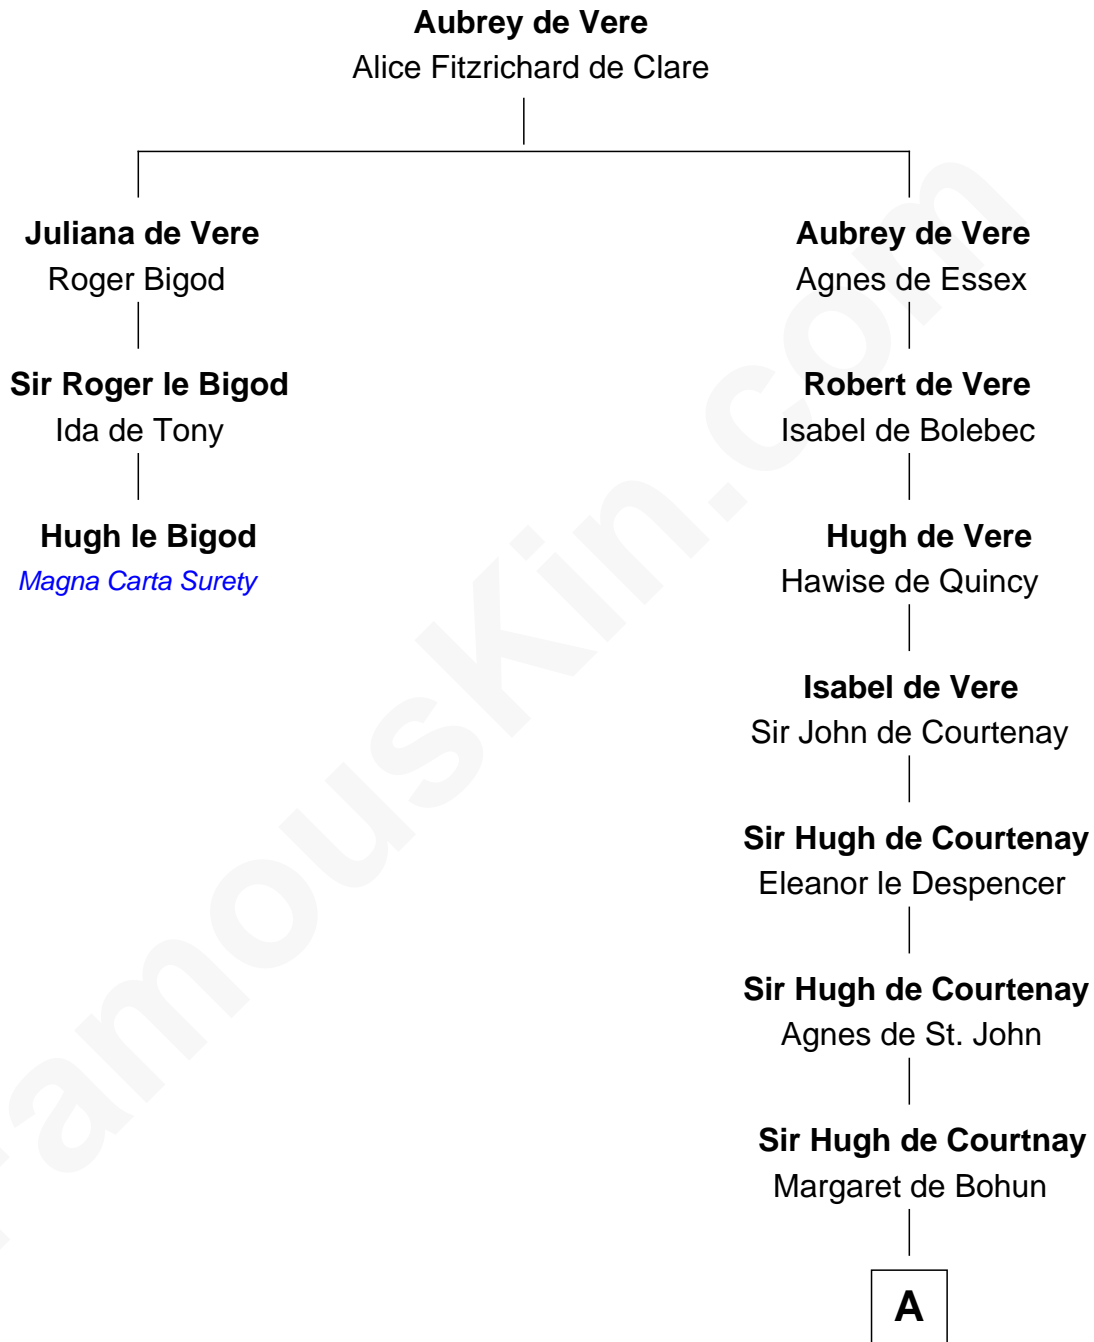

FamousKin.com Relationship Chart of

Hugh le Bigod

Magna Carta Surety

2nd cousin 17 times removed of

Caleb Brewster

Member of the Culper Spy Ring during the American Revolution

A

Elizabeth de Courtnay

Sir Andrew Luttrell

Sir Hugh Luttrell

Catherine de Beaumont

Elizabeth Luttrell

John Stratton

Elizabeth Stratton

John Andrews

Elizabeth Andrews