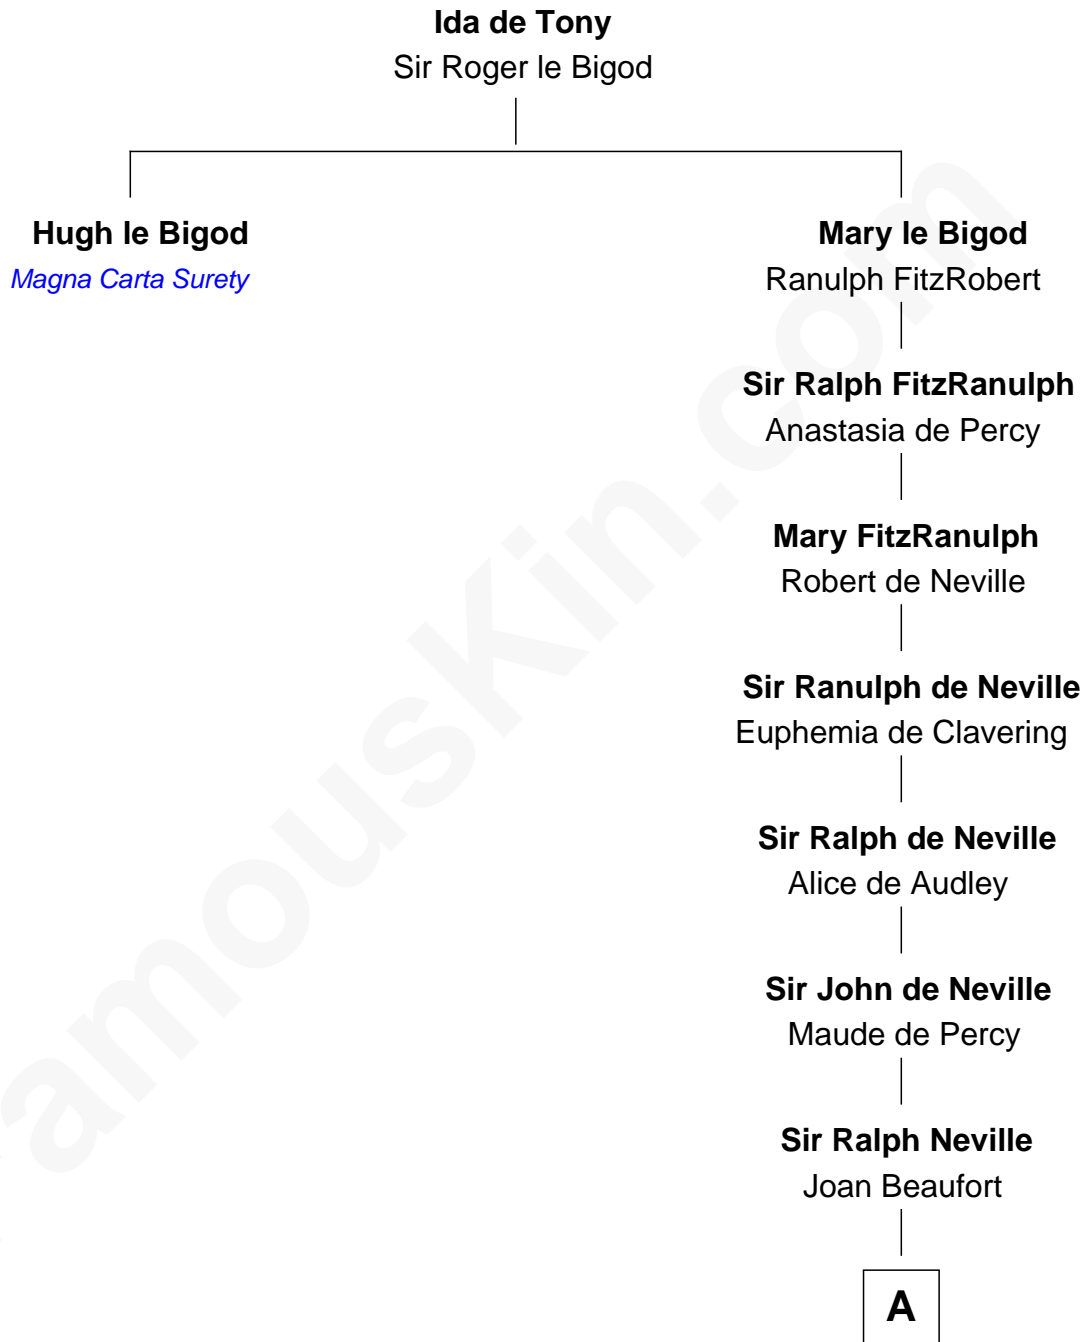

# FamousKin.com Relationship Chart of

**Hugh le Bigod**

*Magna Carta Surety*

16th great-granduncle of

**Bathsheba (Ruggles) Spooner**

*First woman executed for murder in U.S. by non-British government*

**A**

**Katherine Neville**  
Sir Thomas Strangeways

**Joan Strangeways**  
Sir William Willoughby

**Cecily Willoughby**  
Sir Edward Sutton

**Sir John Sutton**  
Cecily Grey

**Sir Henry Dudley**  
----- Ashton

—  
**Timothy Dwight Ruggles**

Bathsheba Bourne

—  
**Bathsheba (Ruggles) Spooner**

*First Woman Executed in U.S.*

FamousKin.com