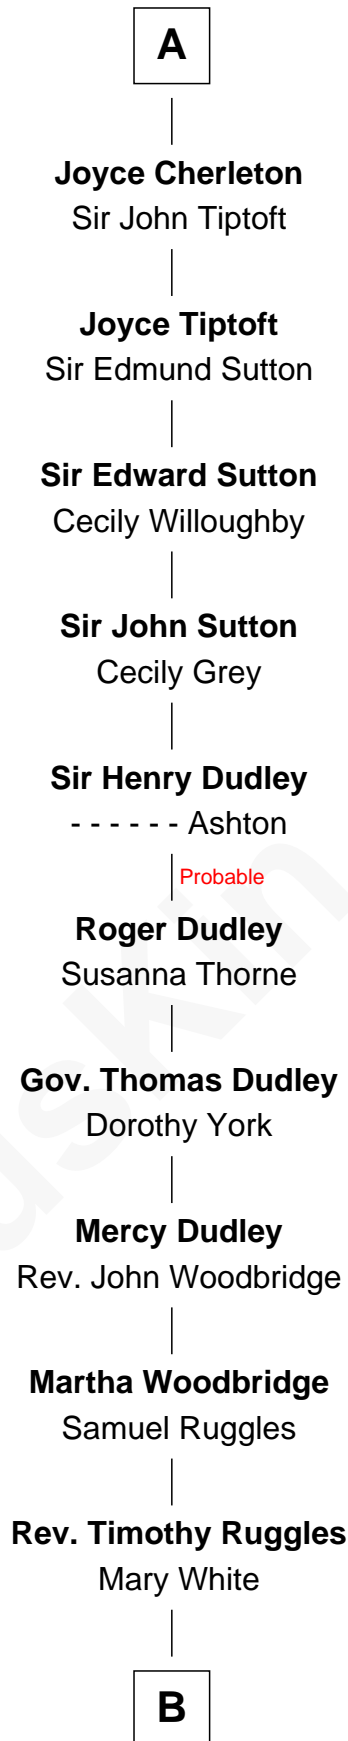

FamousKin.com Relationship Chart of

Hugh le Bigod

Magna Carta Surety

17th Great-grandfather of

Bathsheba (Ruggles) Spooner

First woman executed for murder in U.S. by non-British government

Hugh le Bigod

Maud Marshal

Isabel le Bigod

Sir John FitzGeoffrey

Maud FitzJohn

William de Beauchamp

Isabella de Beauchamp

Sir Patrick de Chaworth

Maud de Chaworth

Henry Plantagenet

Eleanor Plantagenet

Richard Fitzalan

Alice Fitzalan

Sir Thomas de Holand

Eleanor Holand

Edward Cherleton

A

B

—
Timothy Dwight Ruggles

Bathsheba Bourne

—
Bathsheba (Ruggles) Spooner

First Woman Executed in U.S.

FamousKin.com