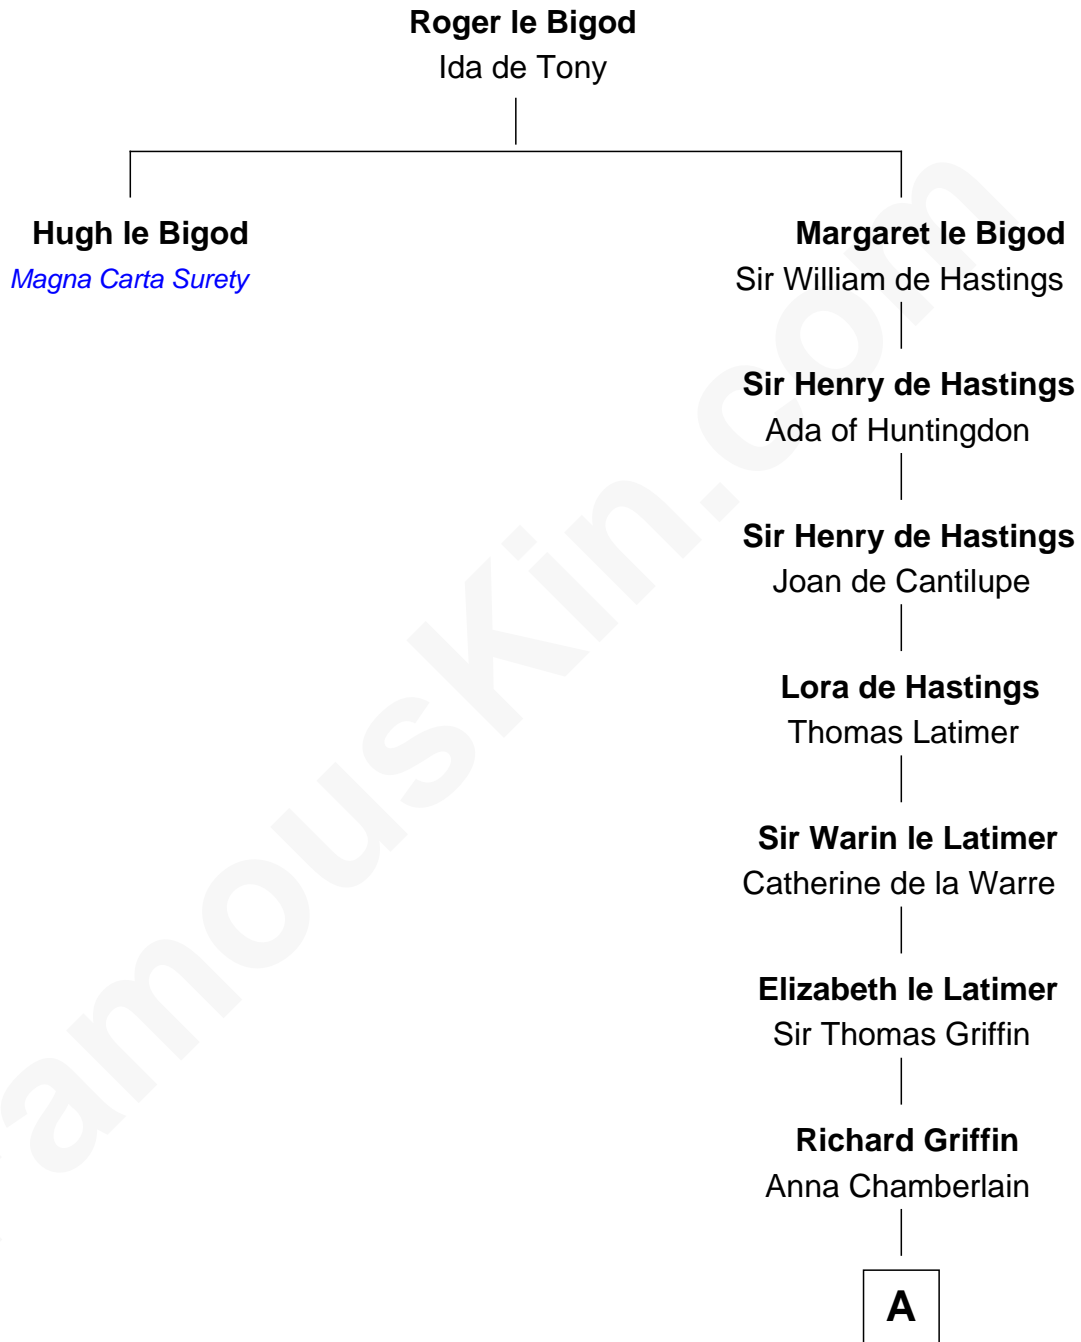

# FamousKin.com Relationship Chart of

**Hugh le Bigod**

*Magna Carta Surety*

17th great-granduncle of

**William C. C. Claiborne**

*1st Governor of Louisiana*

**A**

**Nicholas Griffin**  
Margaret Pilkington