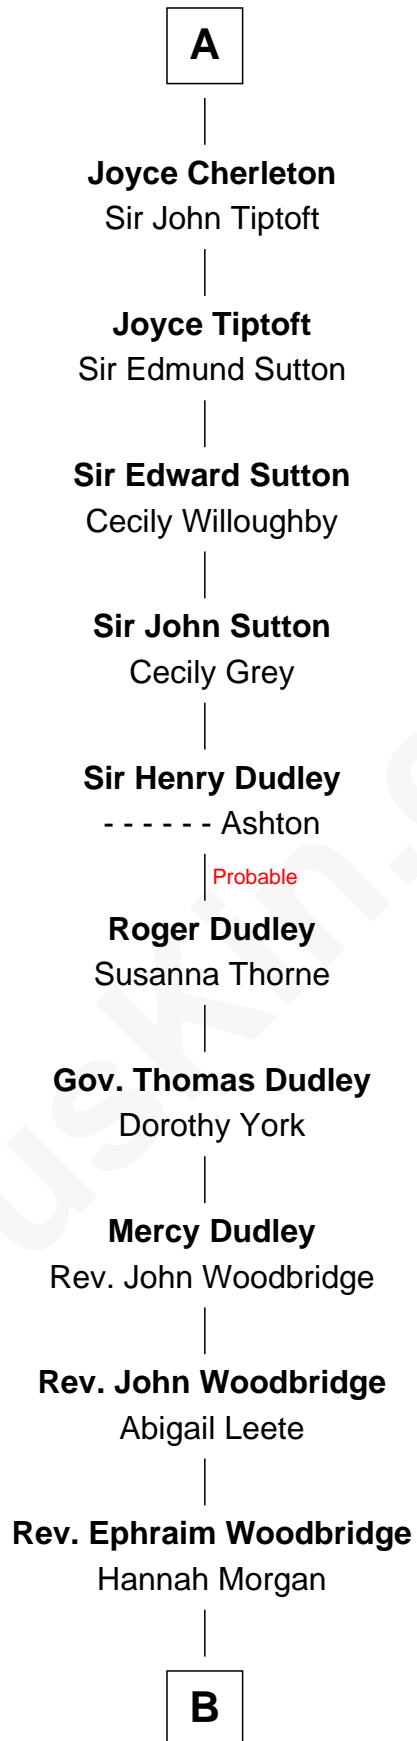

# FamousKin.com Relationship Chart of

**Hugh le Bigod**

*Magna Carta Surety*

22nd Great-grandfather of

**Humphrey Bogart**

*Movie Actor*

**Hugh le Bigod**

Maud Marshal

**Isabel le Bigod**

Sir John FitzGeoffrey

**Maud FitzJohn**

William de Beauchamp

**Isabella de Beauchamp**

Sir Patrick de Chaworth

**Maud de Chaworth**

Henry Plantagenet

**Eleanor Plantagenet**

Richard Fitzalan

**Alice Fitzalan**

Sir Thomas de Holand

**Eleanor Holand**

Edward Cherleton

**A**

**B**

—  
**Dr. Dudley Woodbridge**

Sarah Sheldon

—  
**Samuel Woodbridge**

Elizabeth Rogers

—  
**Charlotte Sophia Woodbridge**

Dyer Perkins

—  
**Elizabeth Rogers Perkins**

Harvey Humphrey