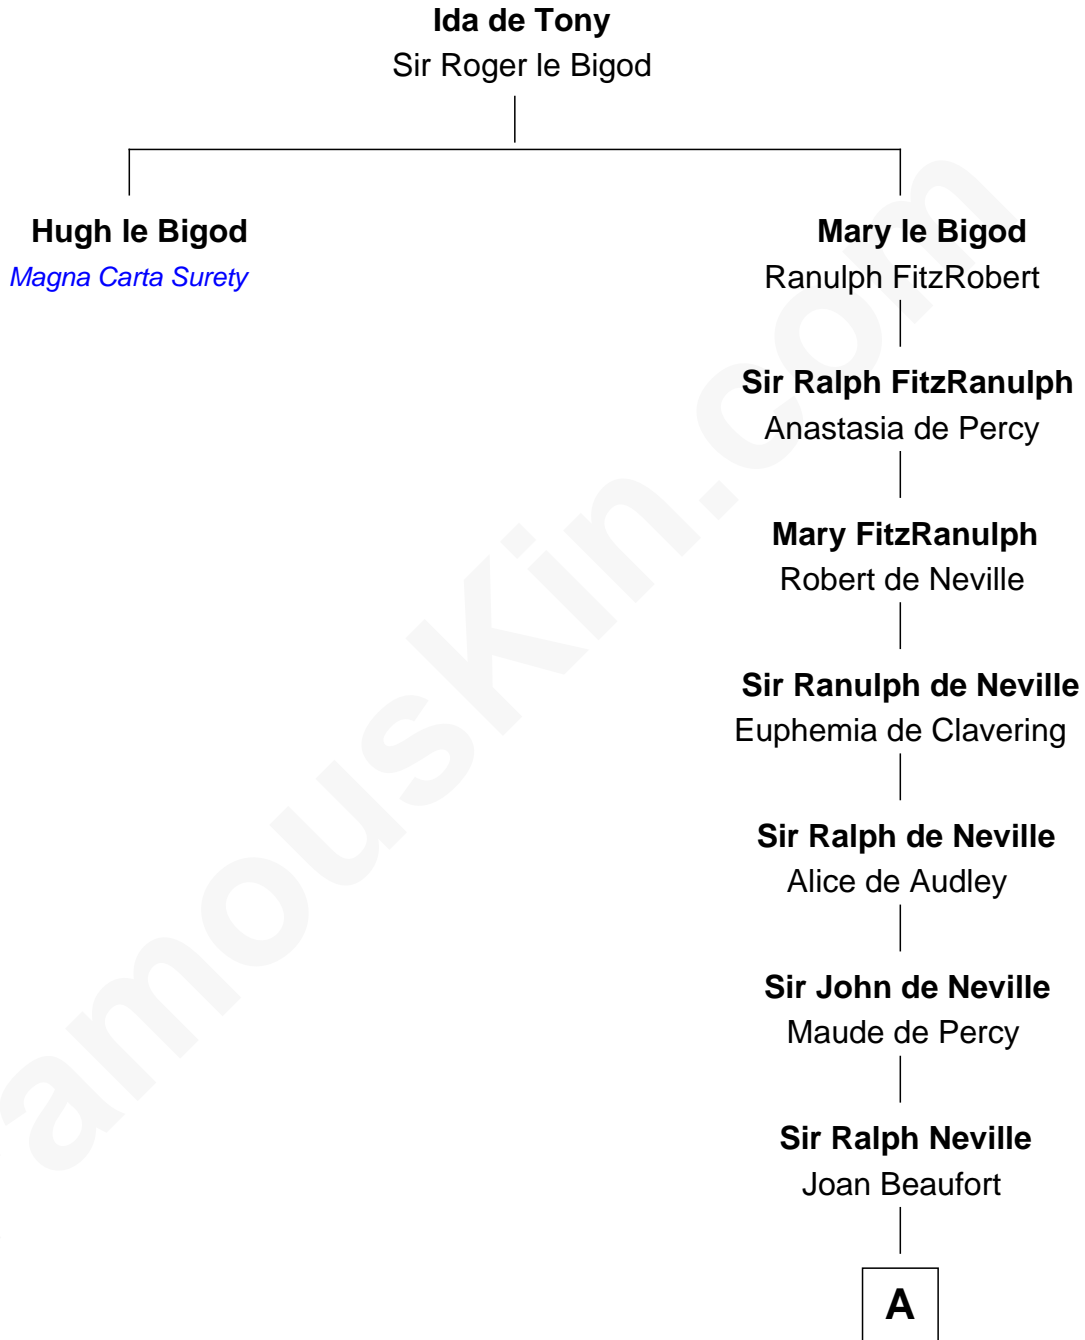

FamousKin.com Relationship Chart of

Hugh le Bigod

Magna Carta Surety

16th great-granduncle of

John Langdon

Signer of the U.S. Constitution

A

Katherine Neville
Sir Thomas Strangeways

Joan Strangeways
Sir William Willoughby

Cecily Willoughby
Sir Edward Sutton

Sir John Sutton
Cecily Grey

Sir Henry Dudley
----- Ashton

Probable

Roger Dudley
Susanna Thorne

Gov. Thomas Dudley
Dorothy York

Rev. Samuel Dudley
Elizabeth -----