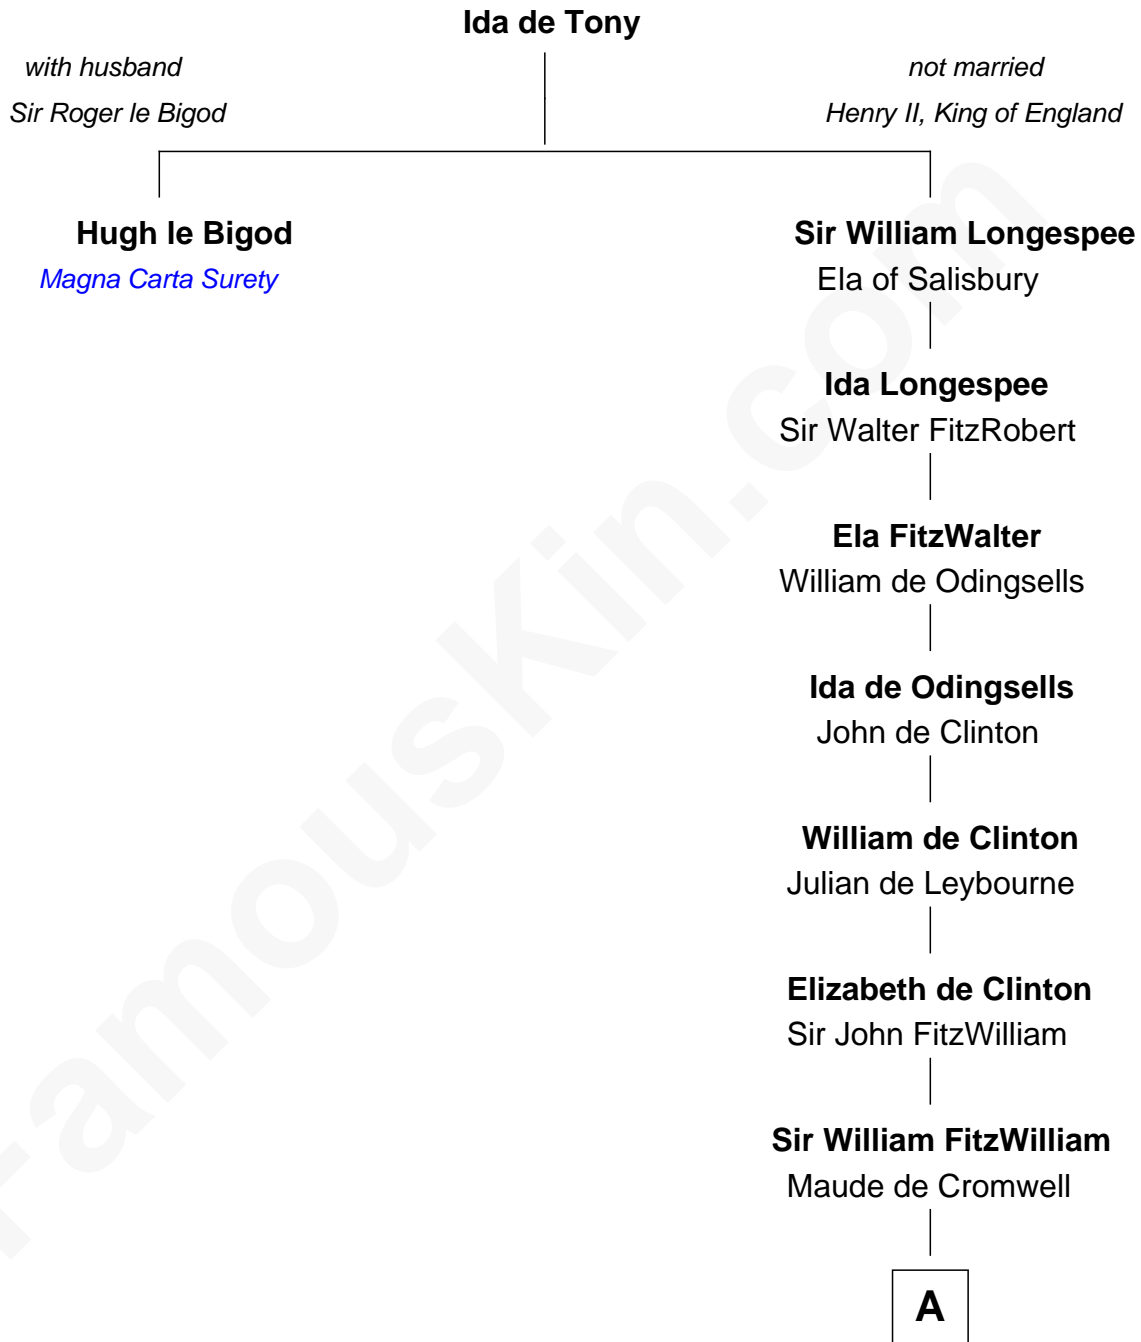

FamousKin.com Relationship Chart of

Hugh le Bigod

Magna Carta Surety

17th great-granduncle of

John Quincy Adams

6th U.S. President

A

Sir John FitzWilliam

Eleanor Greene

John FitzWilliam

Helen Villiers

Sir William FitzWilliam

Anne Hawes

Richard FitzWilliam

Elizabeth Knyvet

Margaret FitzWilliam