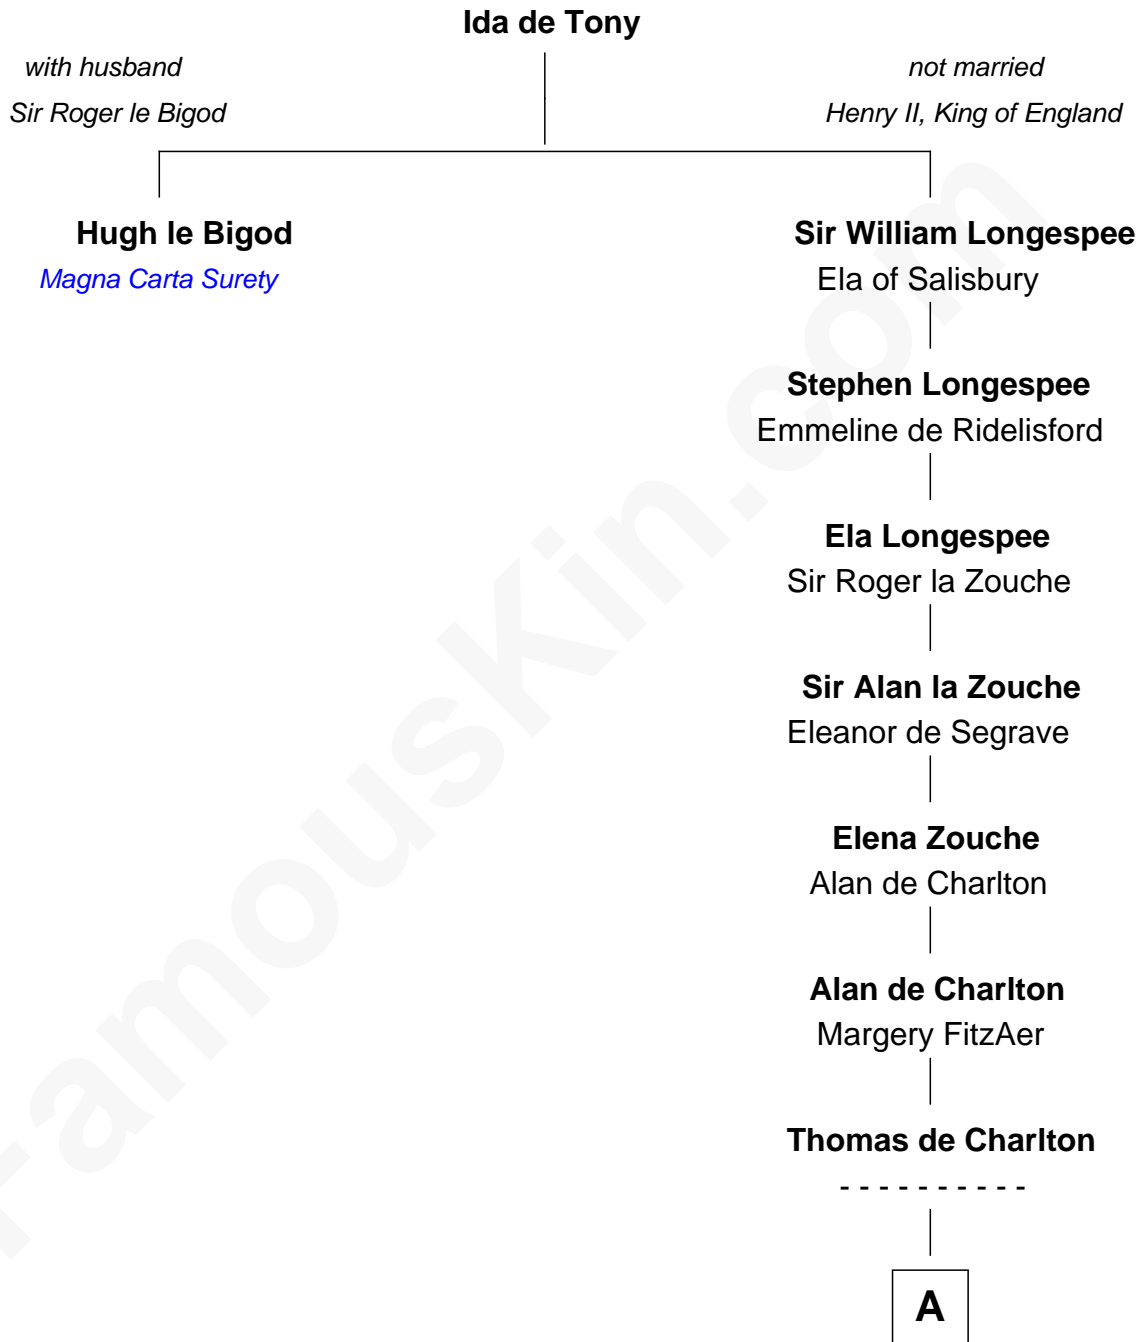

FamousKin.com Relationship Chart of

Hugh le Bigod

Magna Carta Surety

17th great-granduncle of

John Hancock

Signer of the Declaration of Independence

A

Anna de Charlton
William de Knightley