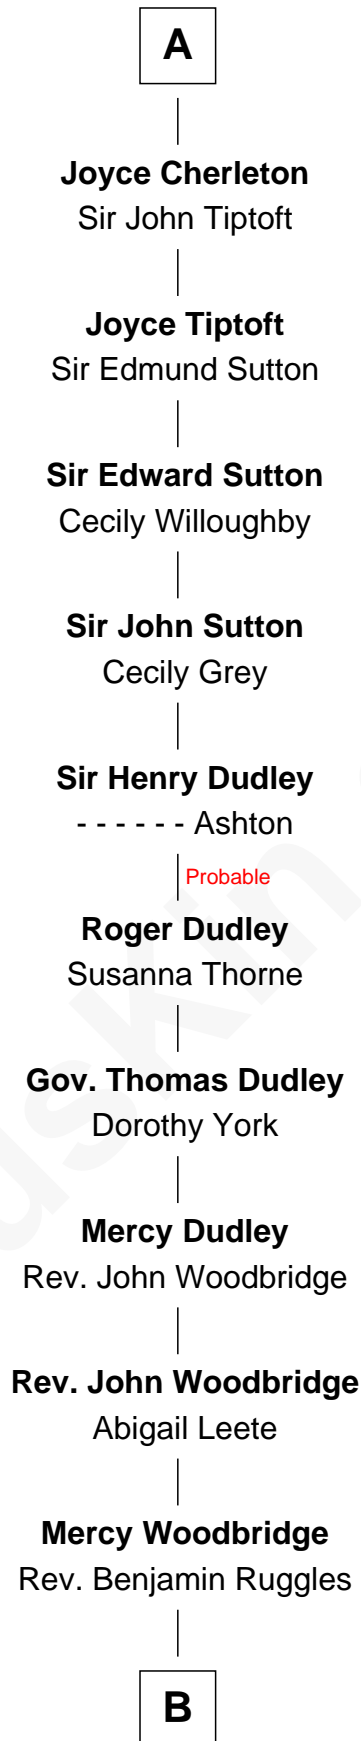

# FamousKin.com Relationship Chart of

**Hugh le Bigod**

*Magna Carta Surety*

20th Great-grandfather of

**John Brown**

*American Abolitionist*

**Hugh le Bigod**

Maud Marshal

**Isabel le Bigod**

Sir John FitzGeoffrey

**Maud FitzJohn**

William de Beauchamp

**Isabella de Beauchamp**

Sir Patrick de Chaworth

**Maud de Chaworth**

Henry Plantagenet

**Eleanor Plantagenet**

Richard Fitzalan

**Alice Fitzalan**

Sir Thomas de Holand

**Eleanor Holand**

Edward Cherleton

**A**

**B**

—  
**Mercy Ruggles**  
Jonathan Humphrey

—  
**Oliver Humphrey**  
Sarah Garrett

—  
**Ruth Humphrey**  
Gideon Mills

—  
**Ruth Mills**  
Owen Brown

—  
**John Brown**  
*American Abolitionist*

FamousKin.com