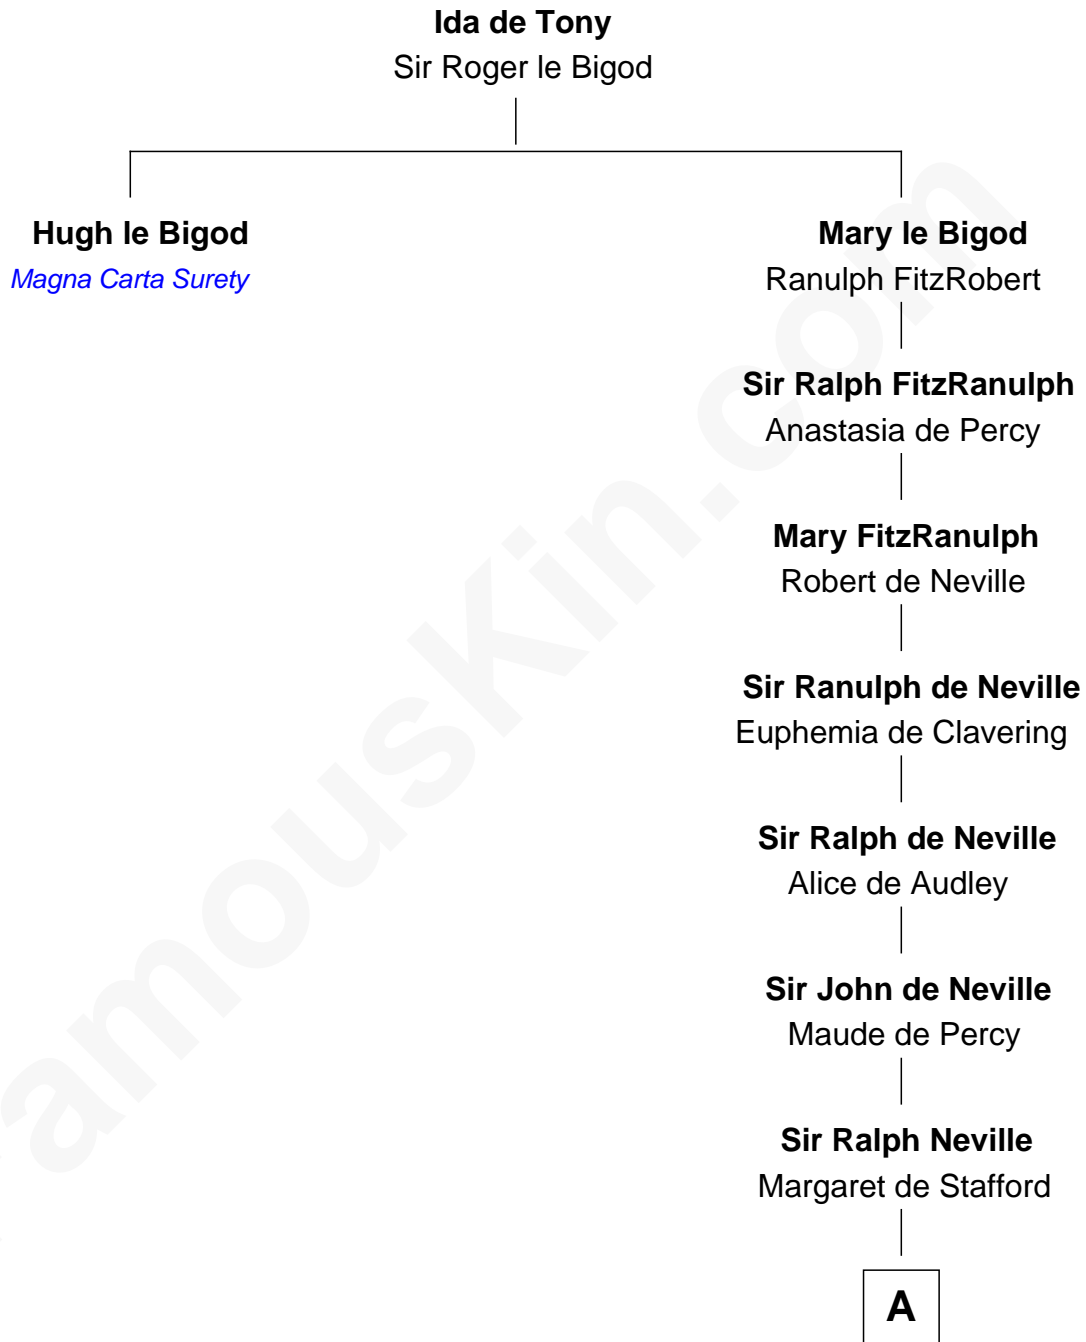

FamousKin.com Relationship Chart of

Hugh le Bigod

Magna Carta Surety

17th great-granduncle of

William Henry Harrison

9th U.S. President

A

Margaret de Neville