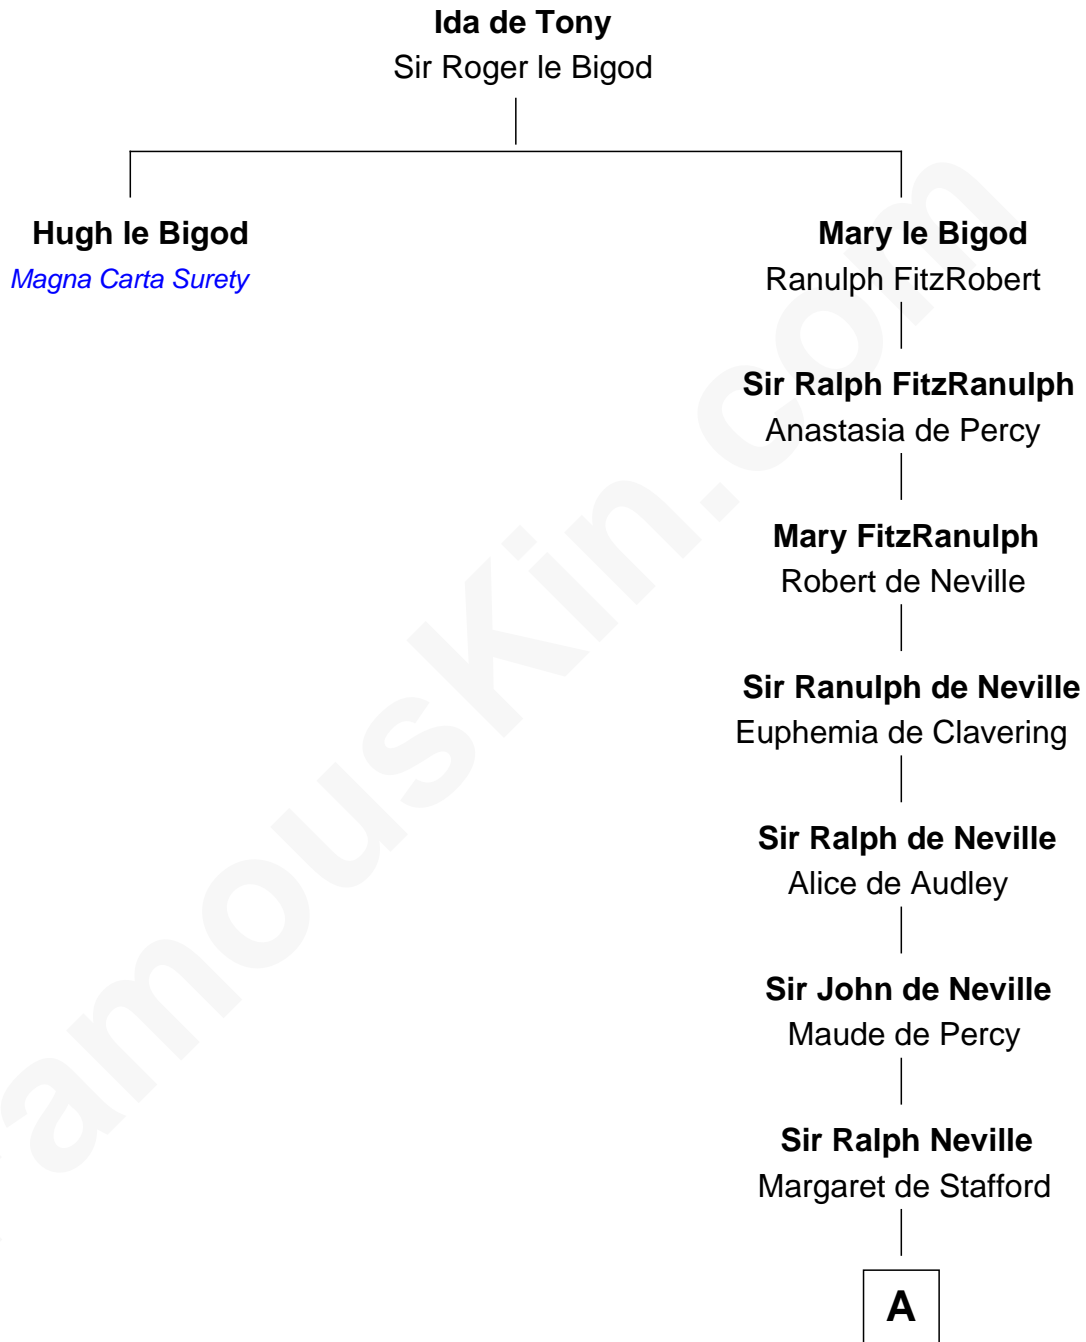

FamousKin.com Relationship Chart of

Hugh le Bigod

Magna Carta Surety

19th great-granduncle of

Benjamin Harrison

23rd U.S. President

A

Margaret de Neville