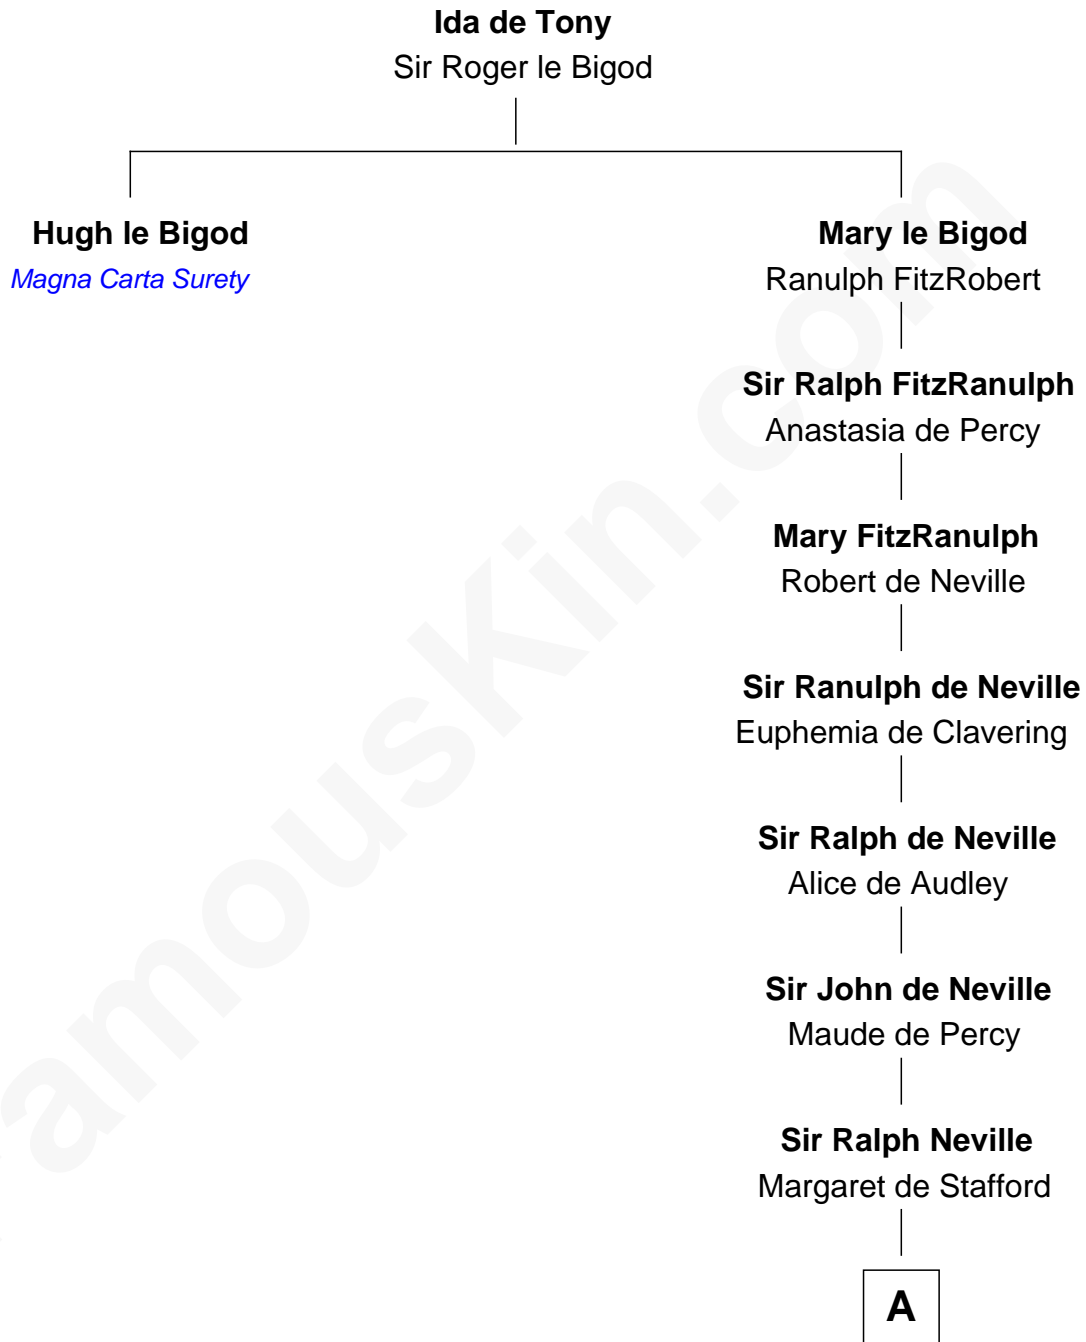

# FamousKin.com Relationship Chart of

**Hugh le Bigod**

*Magna Carta Surety*

16th great-granduncle of

**Benjamin Harrison V**

*Signer of the Declaration of Independence*

**A**

**Margaret de Neville**

Sir Richard Scrope

**Sir Henry le Scrope**

Elizabeth le Scrope

**Margaret Scrope**

John Bernard

**John Bernard**

Margaret Daundelyn

**John Bernard**