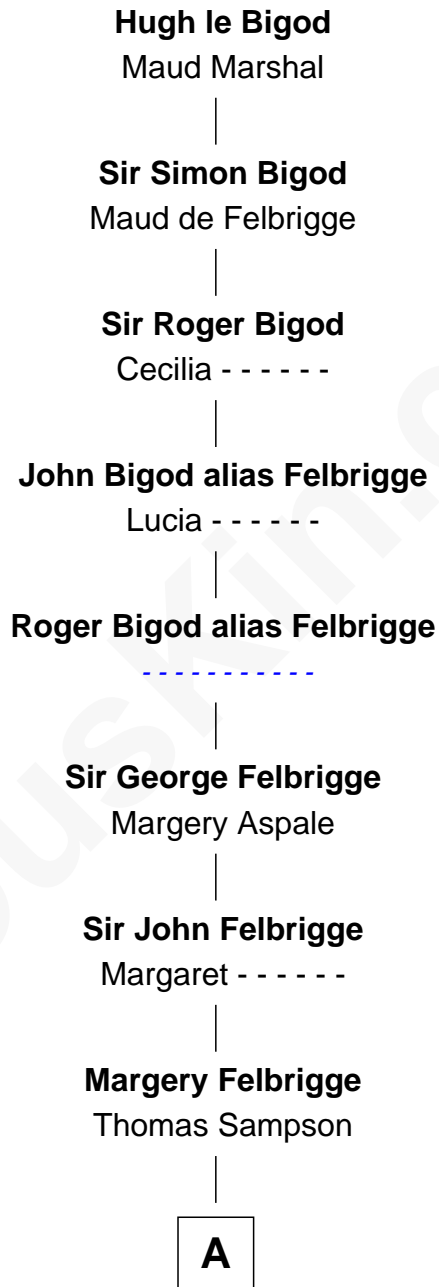

FamousKin.com Relationship Chart of

Hugh le Bigod

Magna Carta Surety

24th Great-grandfather of

John Lithgow

Stage, TV, and Movie Actor

A

George Sampson

Thomas Sampson

Elizabeth Say

Margery Sampson

Robert Felton

Thomas Felton

Cecily Seckford

Cecily Felton

John Stratton

Thorndike Proctor

Hannah Felton

B

B

—
Nathan Proctor

Mary Reed

—
Mary Proctor

Abraham Peirce

—
Abraham Peirce

Ruth Page

—
Proctor Peirce

Susanna Newton

—
William Peirce

Ellen Prentiss

—
Ellen Prentiss Peirce

Washington Lithgow