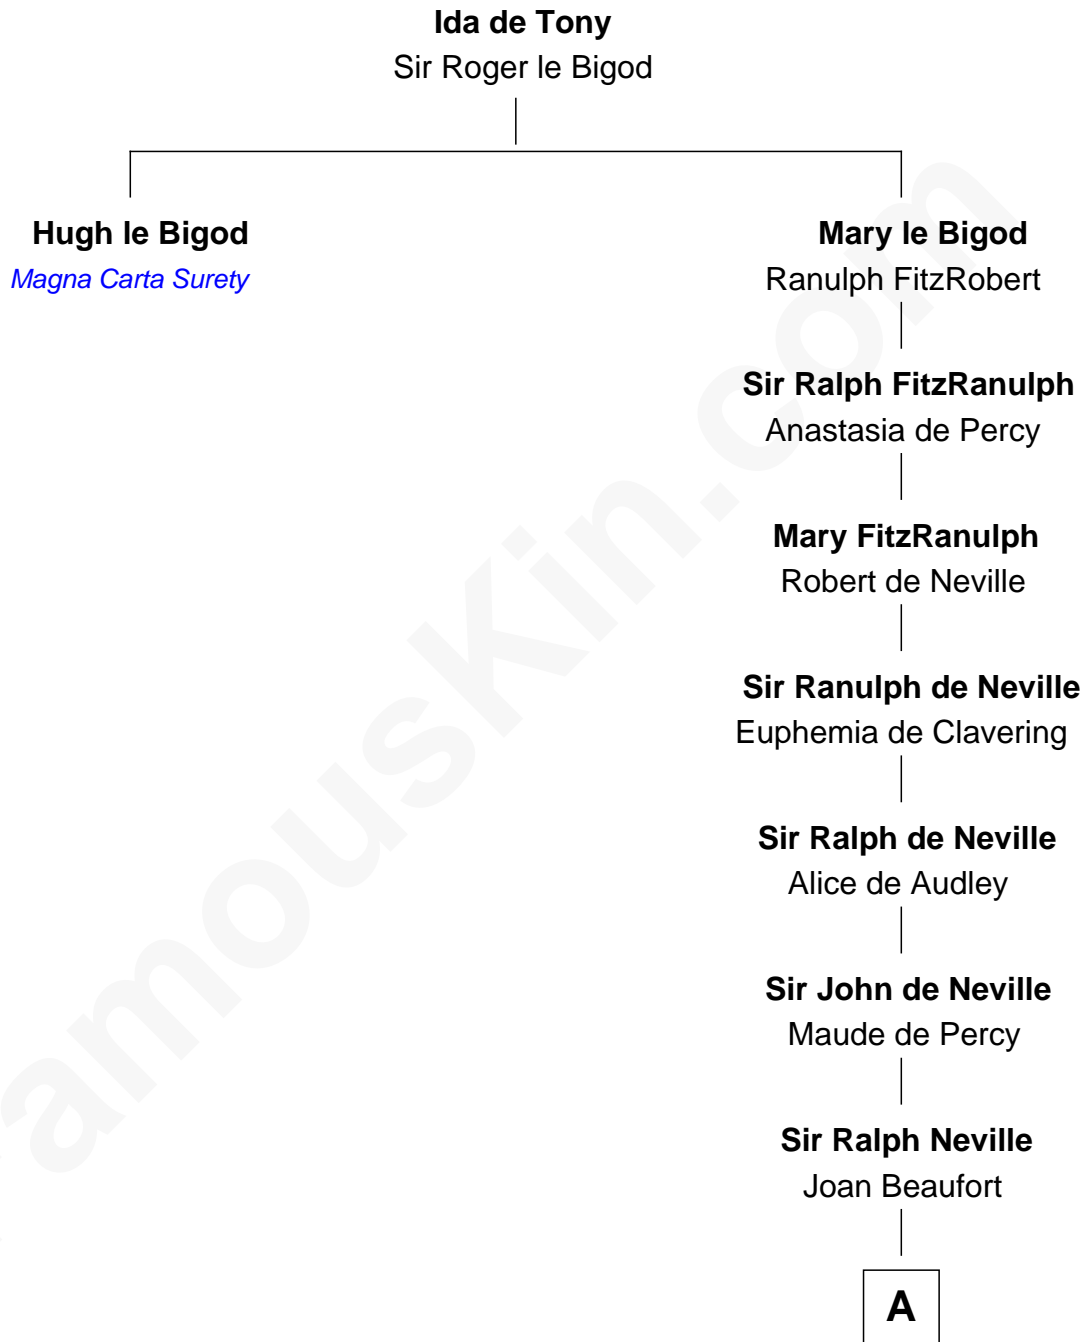

FamousKin.com Relationship Chart of

Hugh le Bigod

Magna Carta Surety

17th great-granduncle of

John Marshall

4th Chief Justice of the U.S. Supreme Court

A

Sir Edward Neville