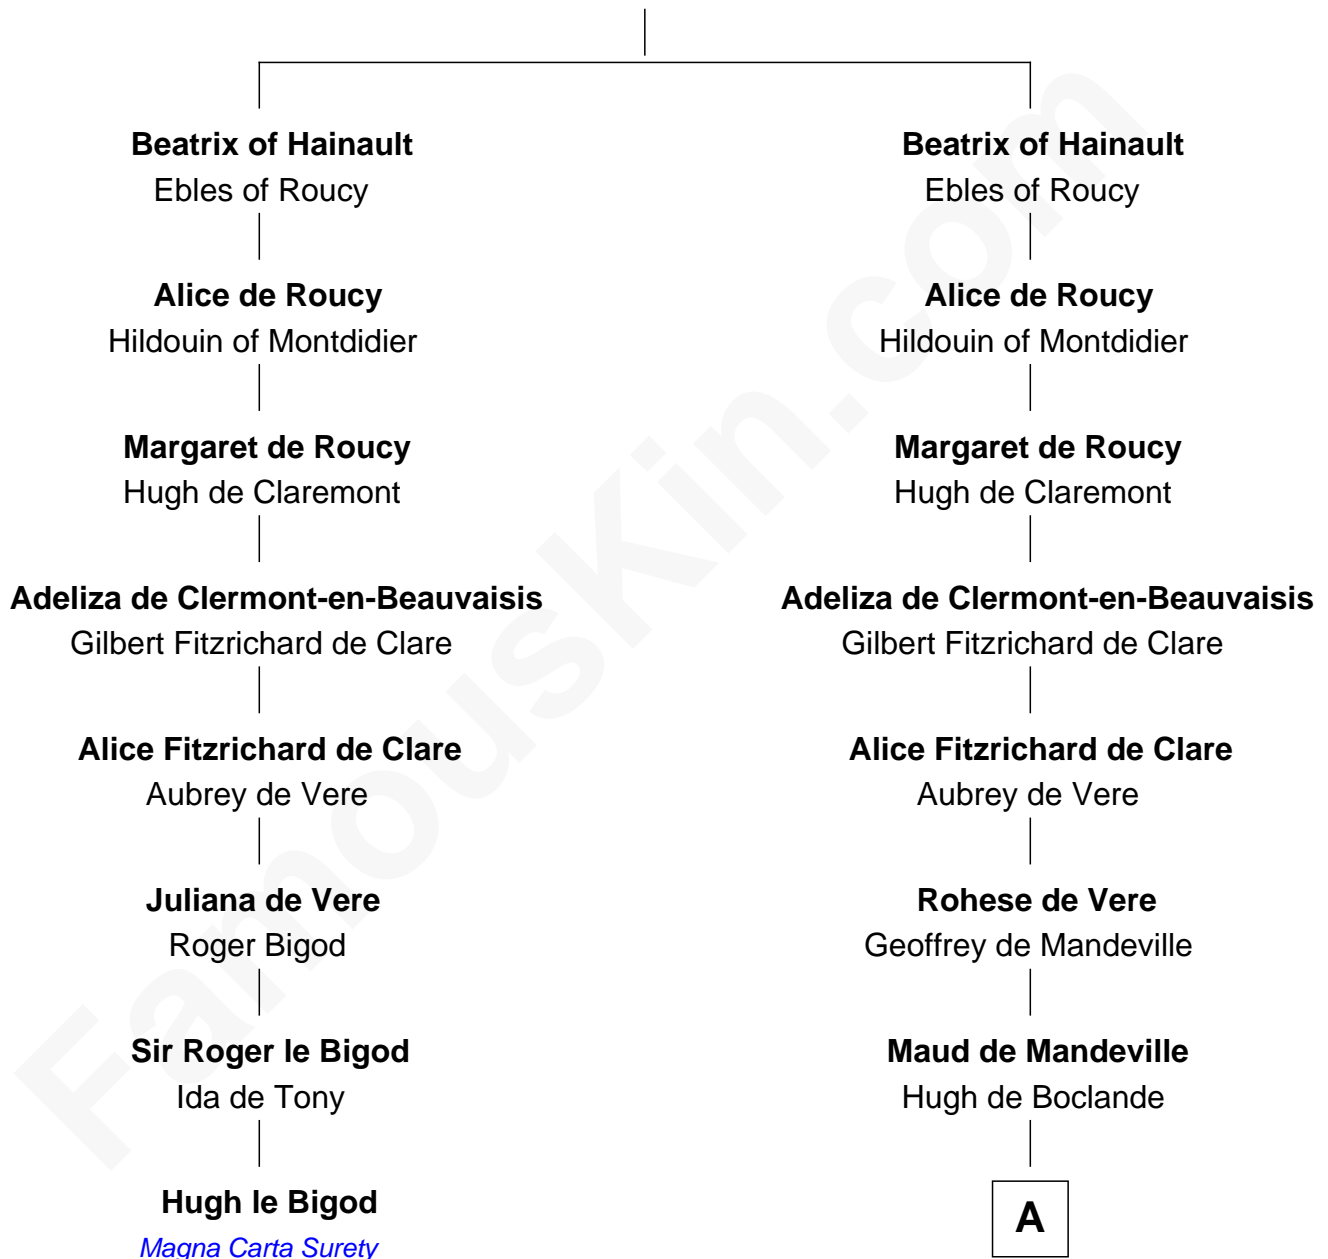

FamousKin.com Relationship Chart of

Hugh le Bigod

Magna Carta Surety

7th cousin 1 time removed of

William de Lanvallay

Magna Carta Surety

Rainier IV of Hainault

Hedwig of France

A

—
Hawise de Boclande

William de Lanvallei

—
William de Lanvally

Magna Carta Surety

FamousKin.com