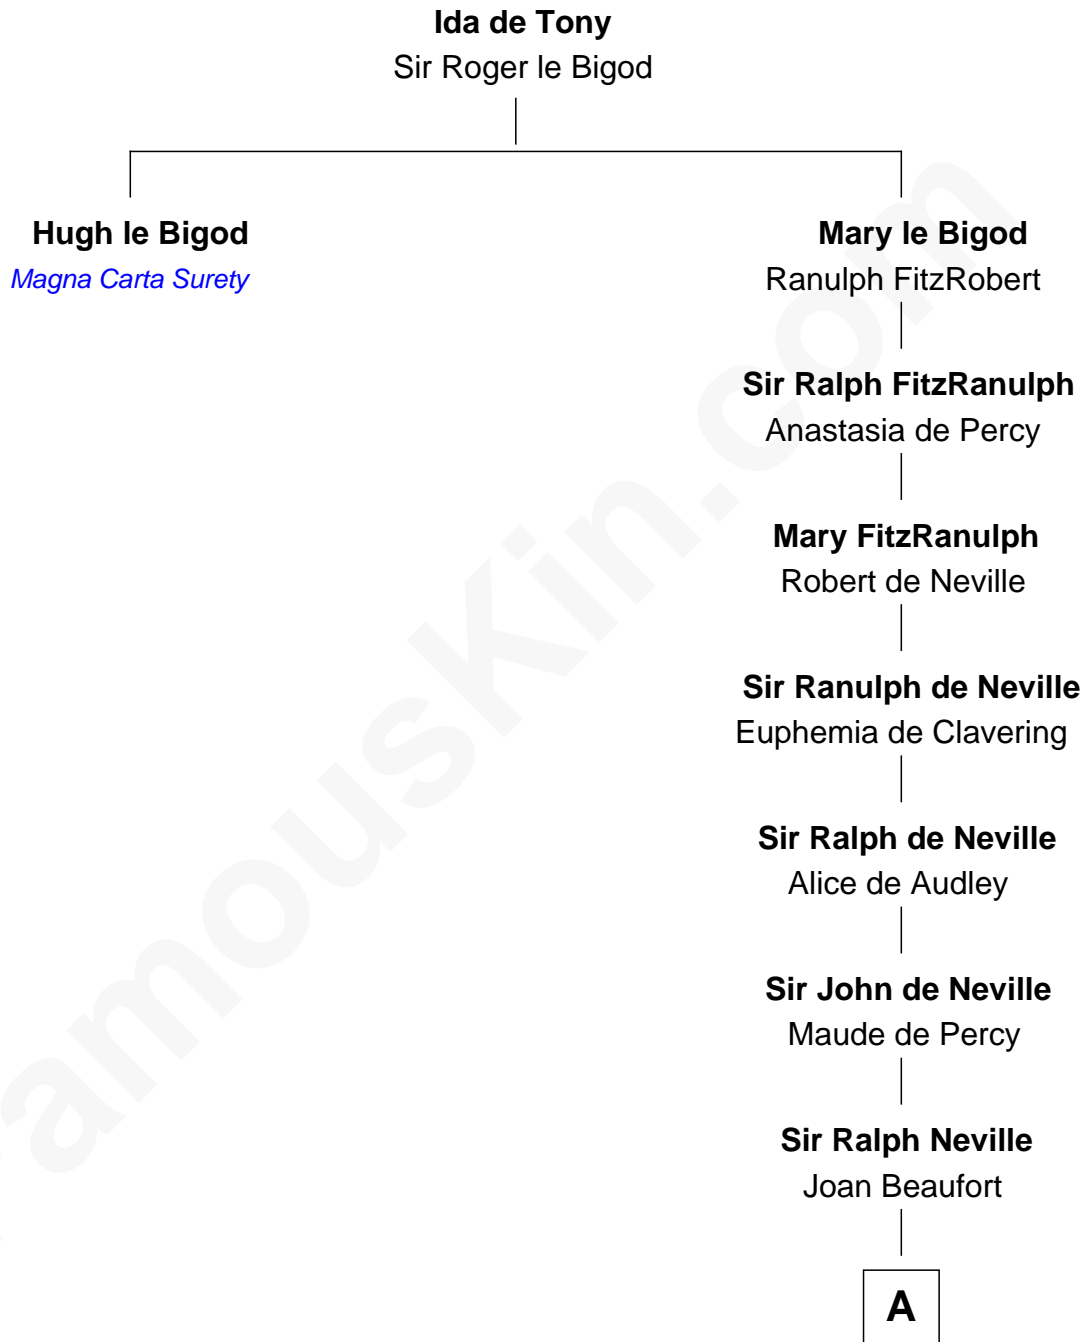

# FamousKin.com Relationship Chart of

**Hugh le Bigod**

*Magna Carta Surety*

17th great-granduncle of

**Jane (Appleton) Pierce**

*First Lady of President Franklin Pierce*

**A**

**Katherine Neville**  
Sir Thomas Strangeways

**Joan Strangeways**  
Sir William Willoughby

**Cecily Willoughby**  
Sir Edward Sutton

**Sir John Sutton**  
Cecily Grey

**Sir Henry Dudley**  
----- Ashton

Probable

**Roger Dudley**  
Susanna Thorne

**Gov. Thomas Dudley**  
Dorothy York