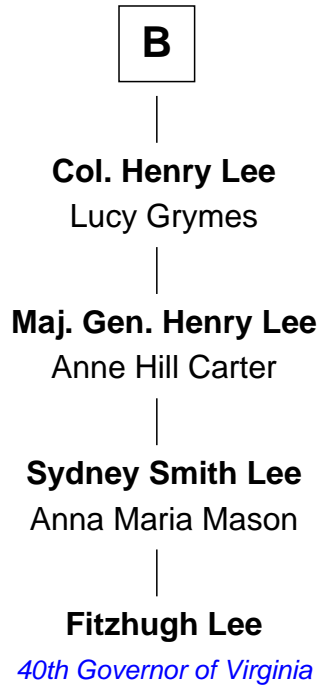

FamousKin.com Relationship Chart of

Hugh le Bigod

Magna Carta Surety

19th Great-grandfather of

Fitzhugh Lee

40th Governor of Virginia

Hugh le Bigod

Maud Marshal

Eleanor Plantagenet

Richard Fitzalan

Sir Richard Fitzalan

Elizabeth de Bohun

Elizabeth Fitzalan

Sir Robert Goushill

A

A

—
Joan Goushill
Sir Thomas Stanley

—
Katherine Stanley
Sir John Savage

—
Dulcia Savage
Sir Henry Bold

—
Maud Bold
Thomas Gerard

—
Jennet Gerard
Richard Eltonhead

—
William Eltonhead
Anne Bowers

—
Richard Eltonhead
Anne Sutton

—
Alice Eltonhead
Henry Corbin

—
Laetitia Corbin
Richard Lee

—
Henry Lee
Mary Bland

B

FamousKin.com