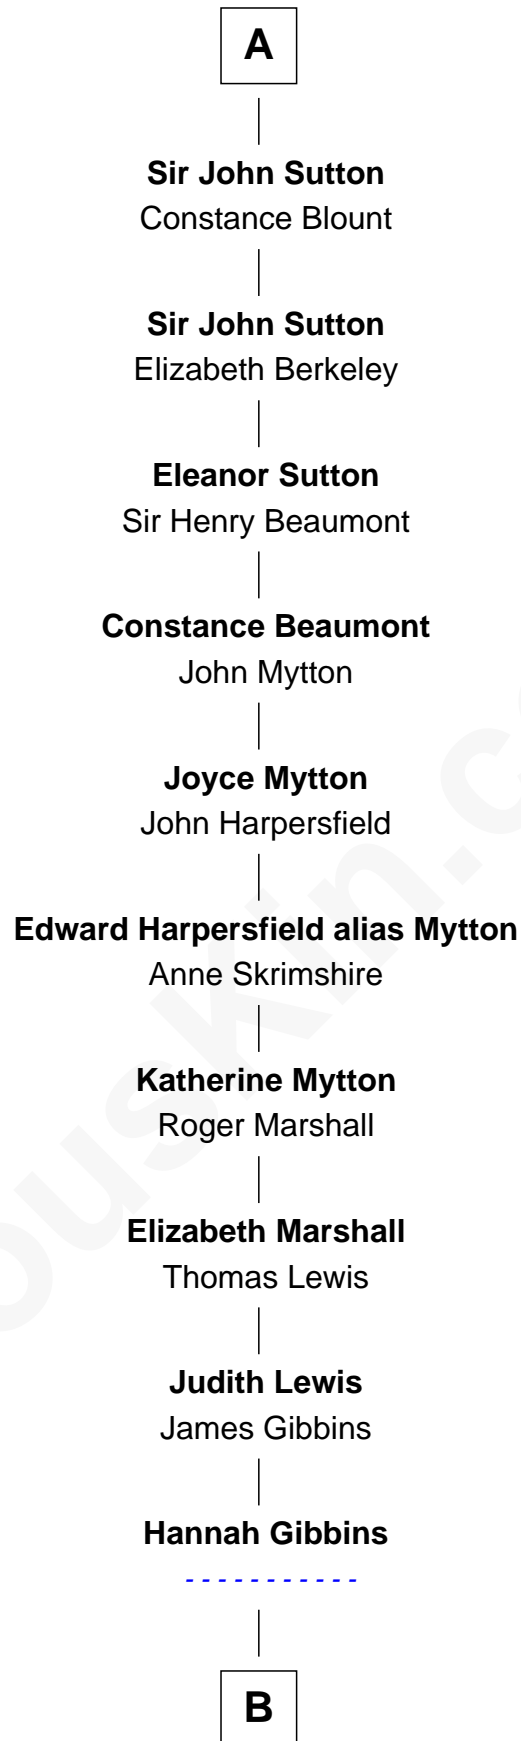

FamousKin.com Relationship Chart of

Hugh le Bigod

Magna Carta Surety

25th Great-grandfather of

Gerald Ford

38th U.S. President

Hugh le Bigod

Maud Marshal

Isabel le Bigod

Sir John FitzGeoffrey

Maud FitzJohn

William de Beauchamp

Isabella de Beauchamp

Sir Hugh le Despencer

Sir Philip le Despencer

Margaret de Goushill

Sir Philip le Despencer

Joan de Cobham

Sir Philip le Despencer

Elizabeth - - - - -

Alice le Despenser

Sir John Sutton

A

B

Mary Hibbert

Joseph Jewett

Nathan Jewett

Deborah Lord

David Jewett

Sarah Selden

Elizabeth Jewett

Anselm Comstock