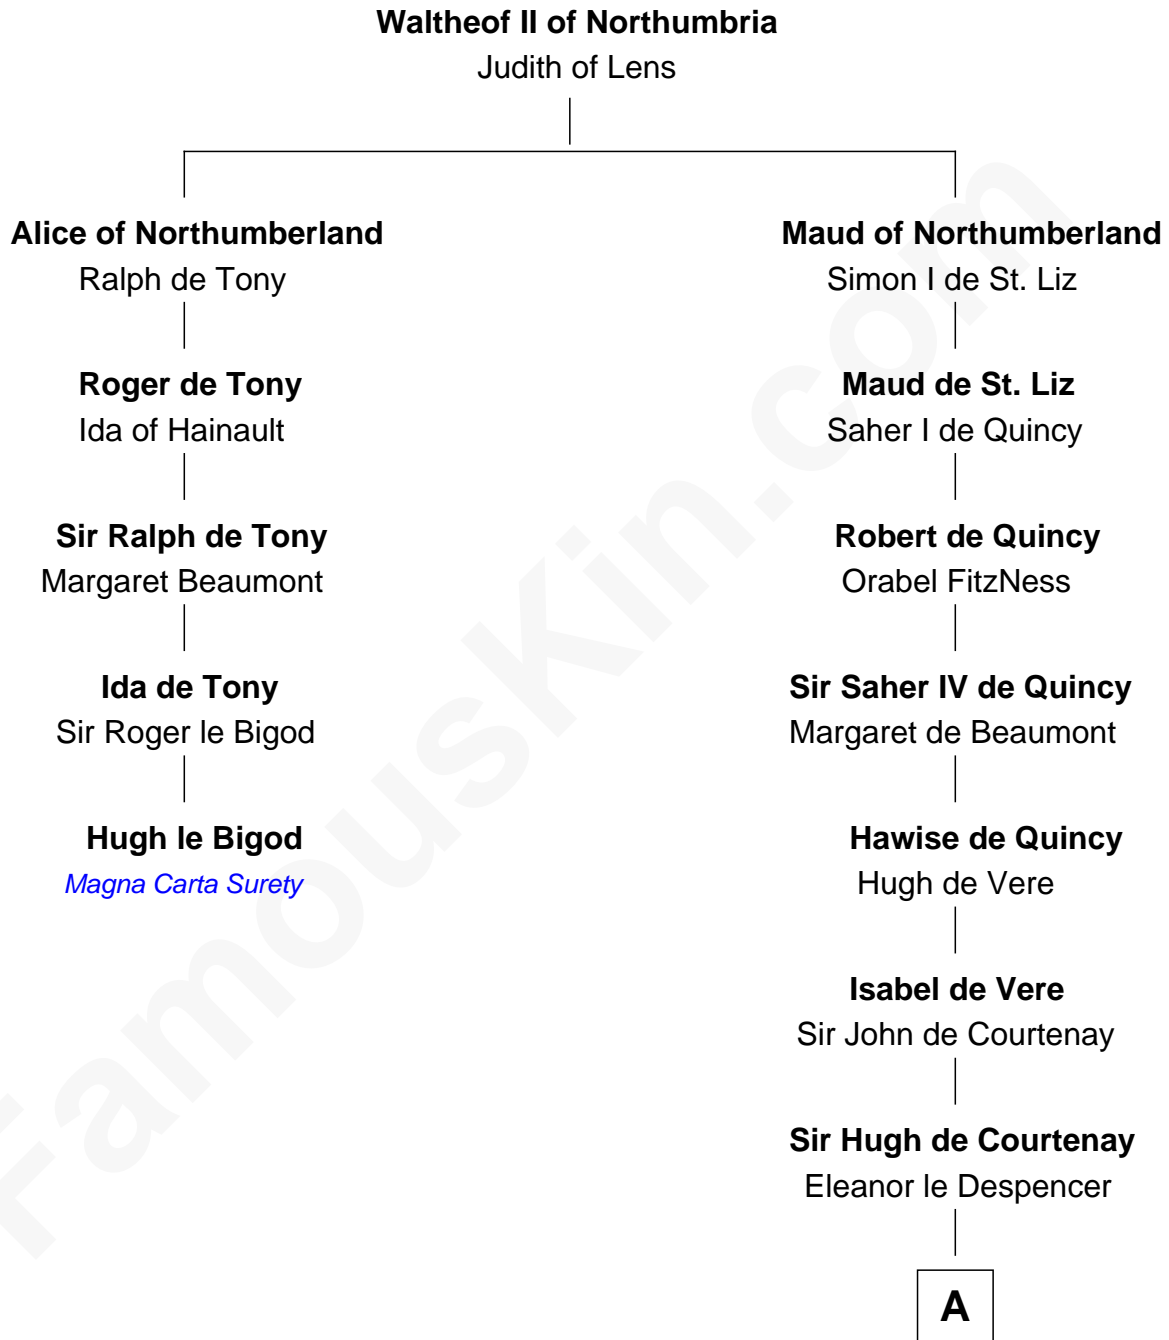

FamousKin.com Relationship Chart of

Hugh le Bigod

Magna Carta Surety

4th cousin 17 times removed of

Carter Braxton

Signer of the Declaration of Independence

A

Sir Hugh de Courtenay