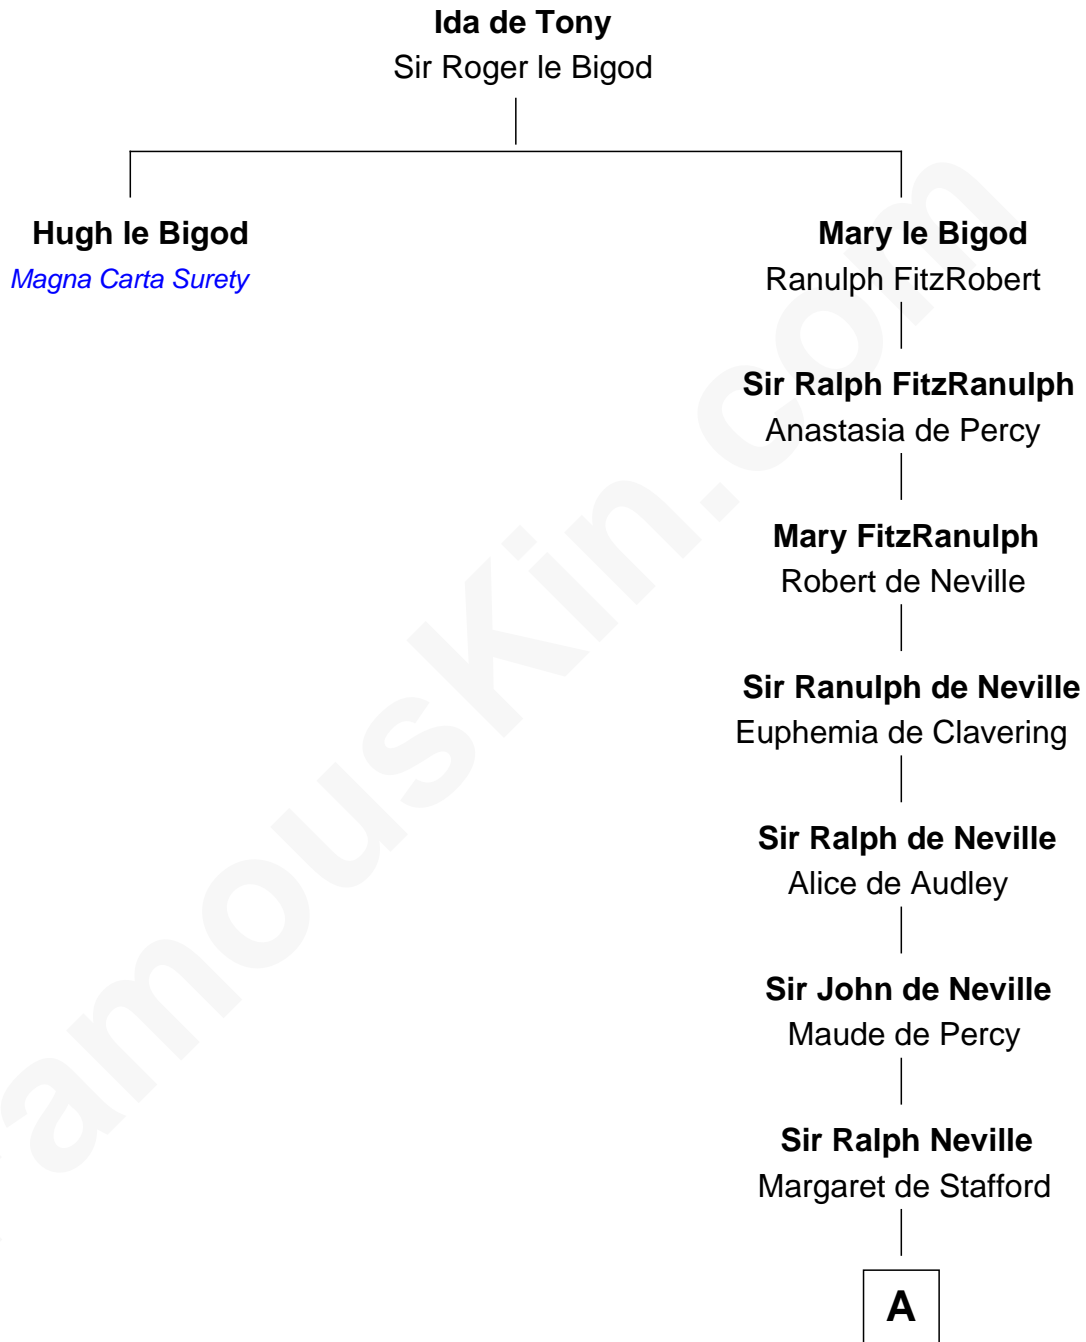

FamousKin.com Relationship Chart of

Hugh le Bigod

Magna Carta Surety

16th great-granduncle of

James Madison

4th U.S. President

A

Margaret de Neville