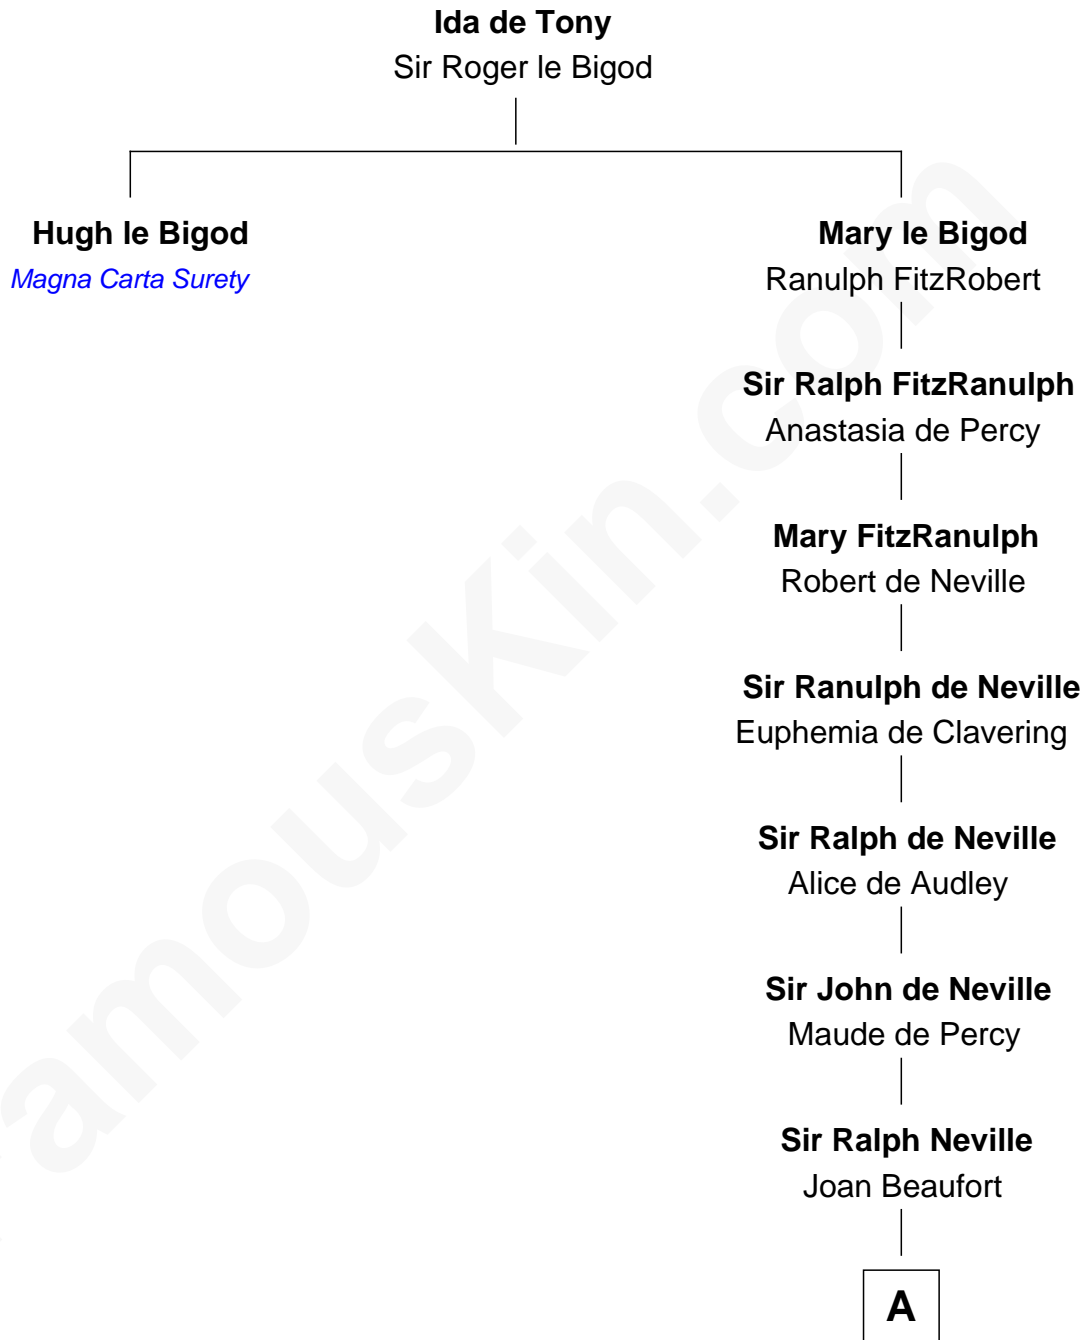

FamousKin.com Relationship Chart of

Hugh le Bigod

Magna Carta Surety

15th great-granduncle of

Daniel Carroll

Signer of the U.S. Constitution

A

—
Sir Edward Neville
Elizabeth de Beauchamp