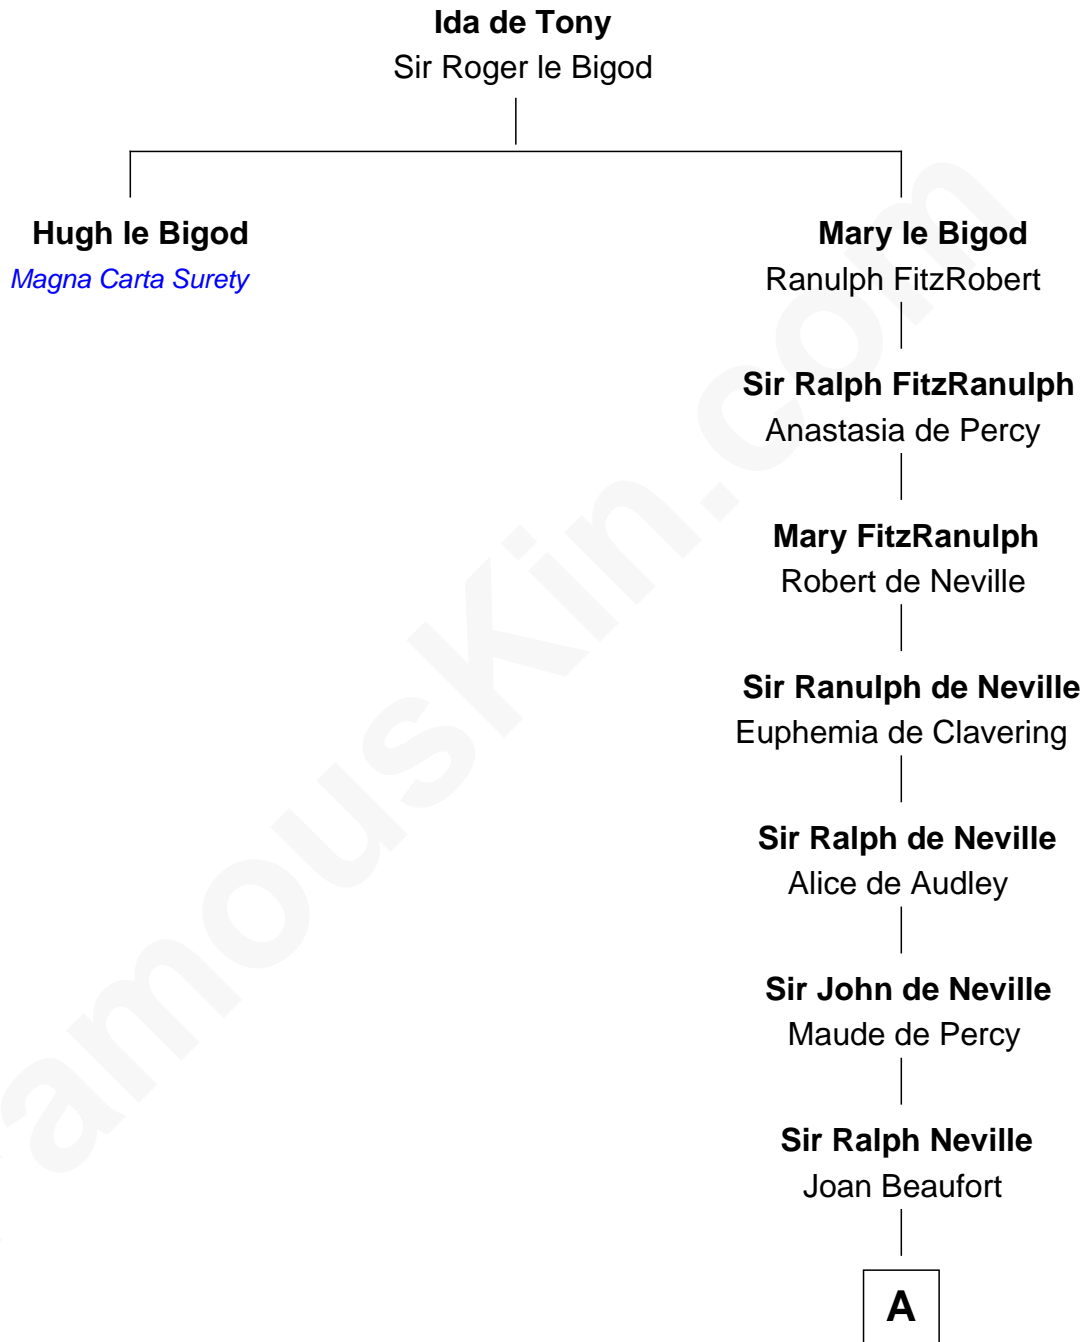

FamousKin.com Relationship Chart of

Hugh le Bigod

Magna Carta Surety

15th great-granduncle of

John Carroll

Founder of Georgetown University

A

—
Sir Edward Neville
Elizabeth de Beauchamp