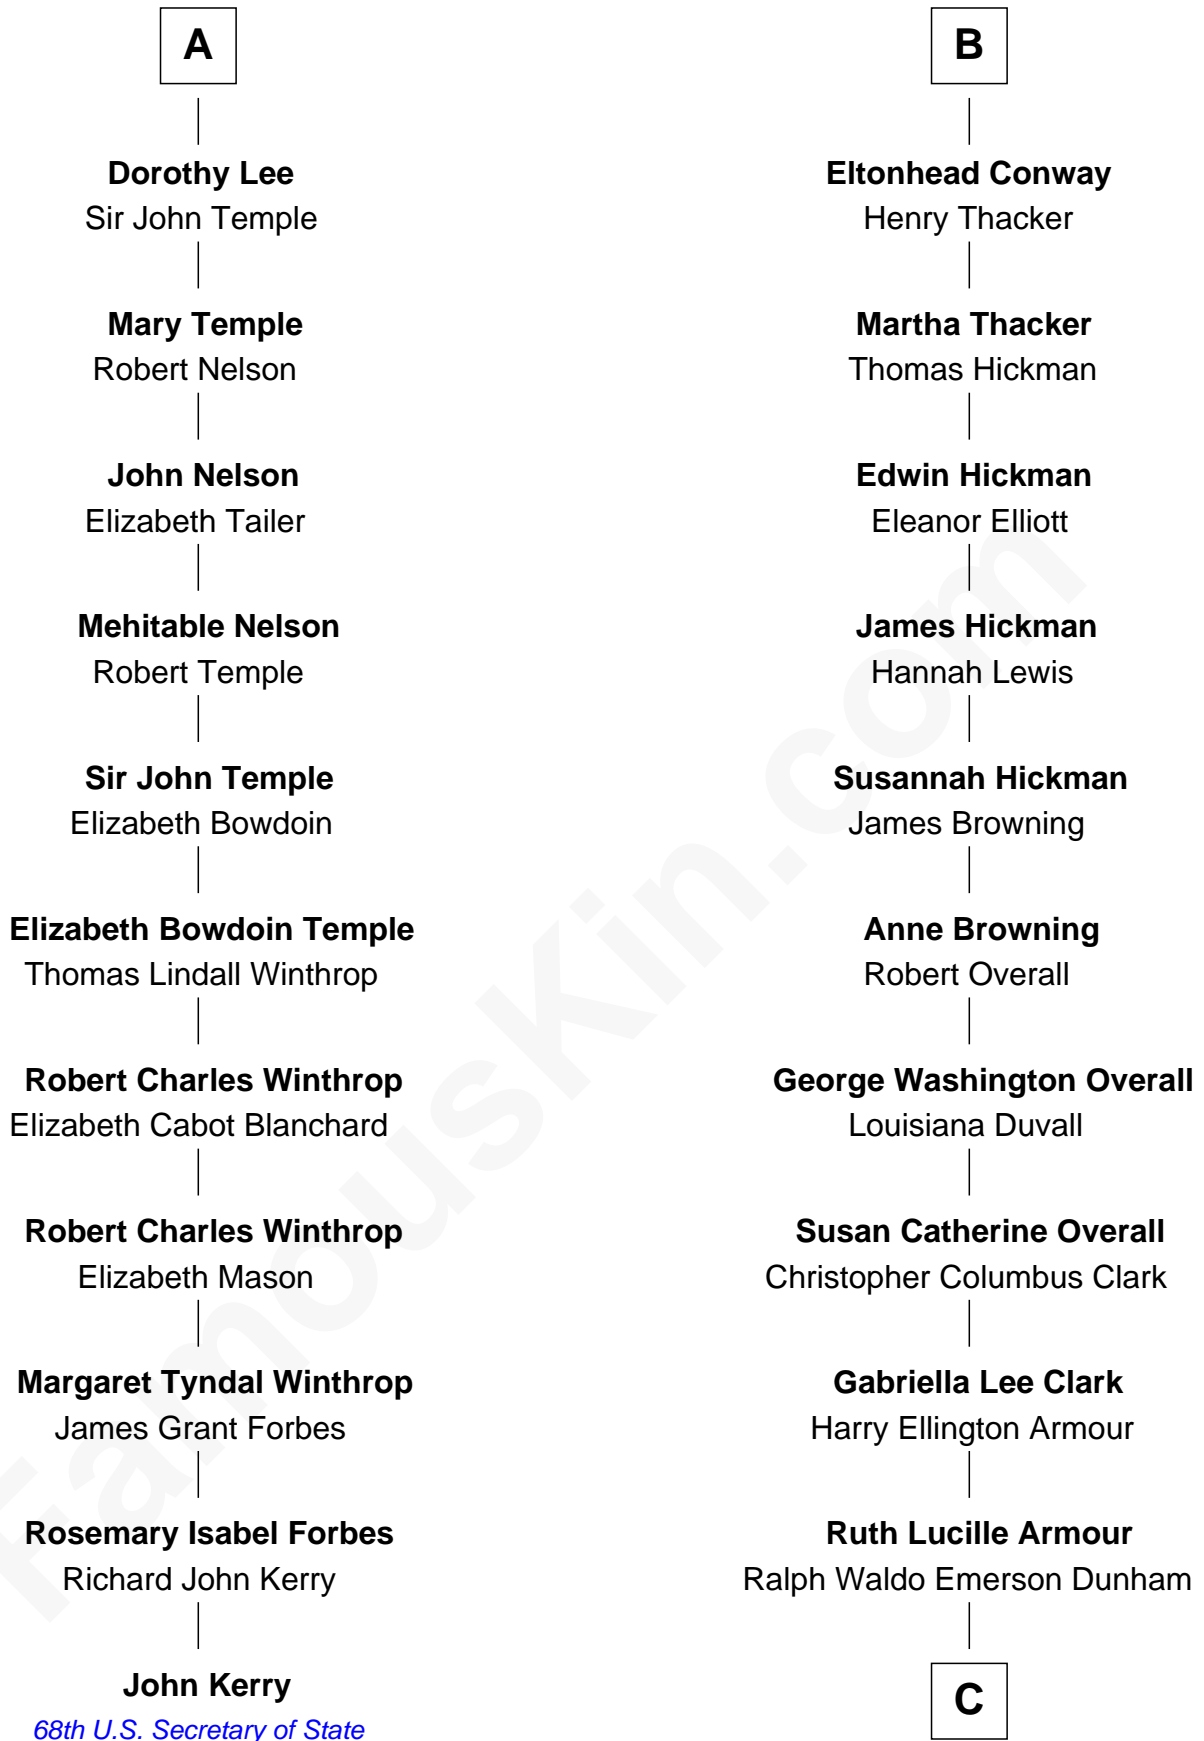

FamousKin.com Relationship Chart of

John Kerry

68th U.S. Secretary of State

17th cousin 2 times removed of

Barack Obama

44th U.S. President

Sir Thomas Stanley

Joan Goushill