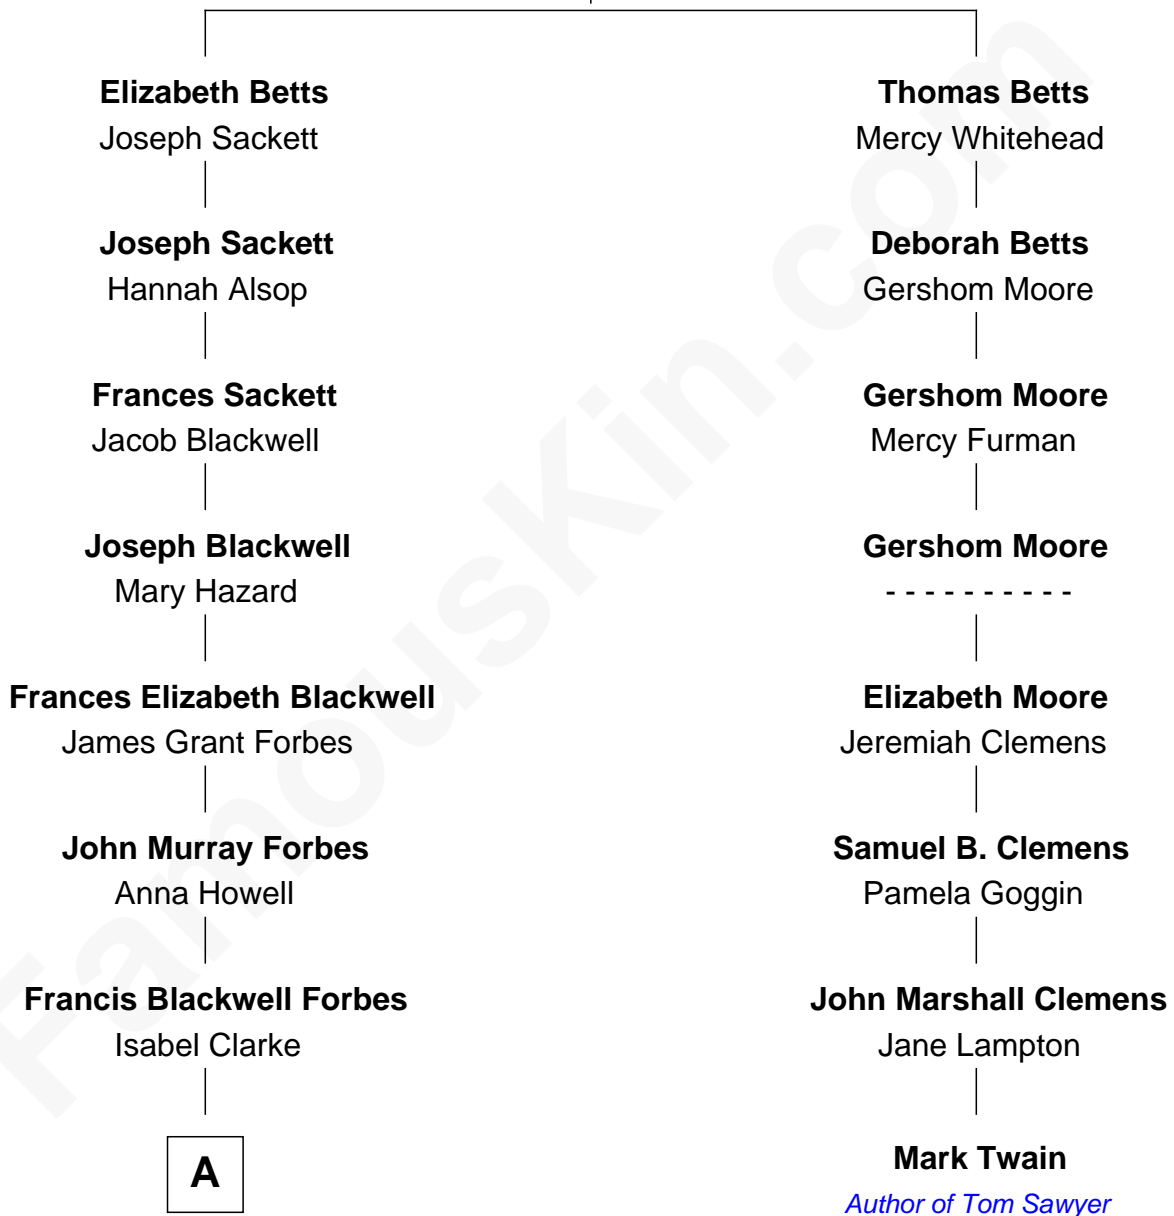

FamousKin.com Relationship Chart of

John Kerry

68th U.S. Secretary of State

7th cousin 2 times removed of

Mark Twain

Author of Tom Sawyer

Richard Betts
Joanna Chamberlain

A

James Grant Forbes
Margaret Tyndal Winthrop

Rosemary Isabel Forbes
Richard John Kerry

John Kerry
68th U.S. Secretary of State

FamousKin.com