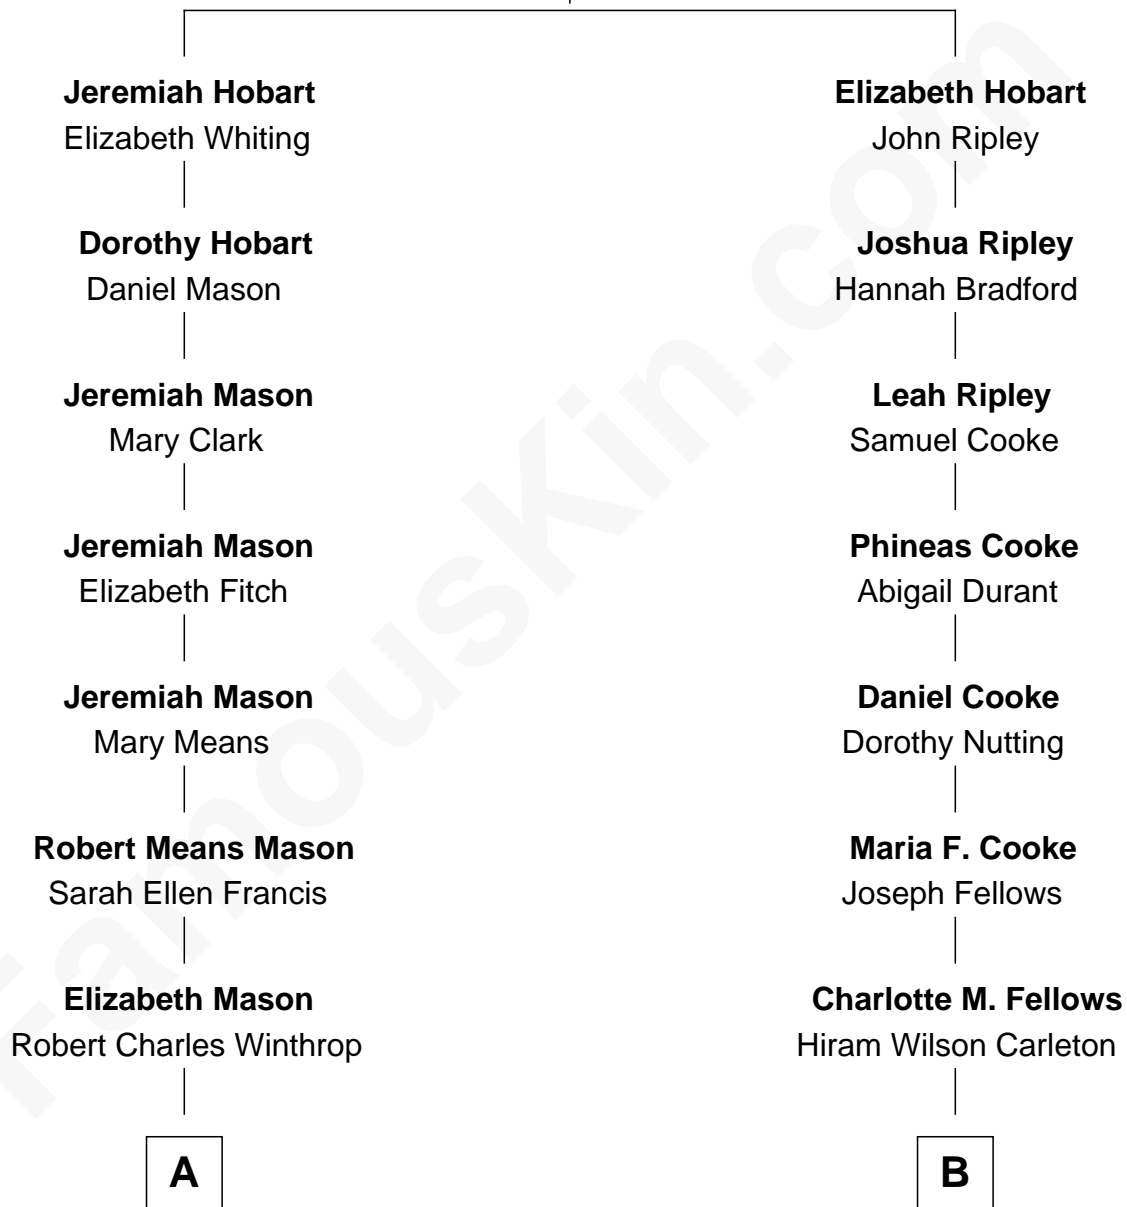

# FamousKin.com Relationship Chart of

**John Kerry**

*68th U.S. Secretary of State*

9th cousin 1 time removed of

**Mickey Rourke**

*Movie Actor*

**Rev. Peter Hobart**

Elizabeth Ibrook

**A**

**Margaret Tyndal Winthrop**

James Grant Forbes

**Rosemary Isabel Forbes**

Richard John Kerry

**John Kerry**

*68th U.S. Secretary of State*

**B**

**Joseph Clinton Carleton**

Maud Alice Fitts

**Hazel May Carleton**

Leonard Ernest Cameron

**Annette Elizabeth Cameron**

Philip Andrew Rourke

**Mickey Rourke**

*Movie Actor*