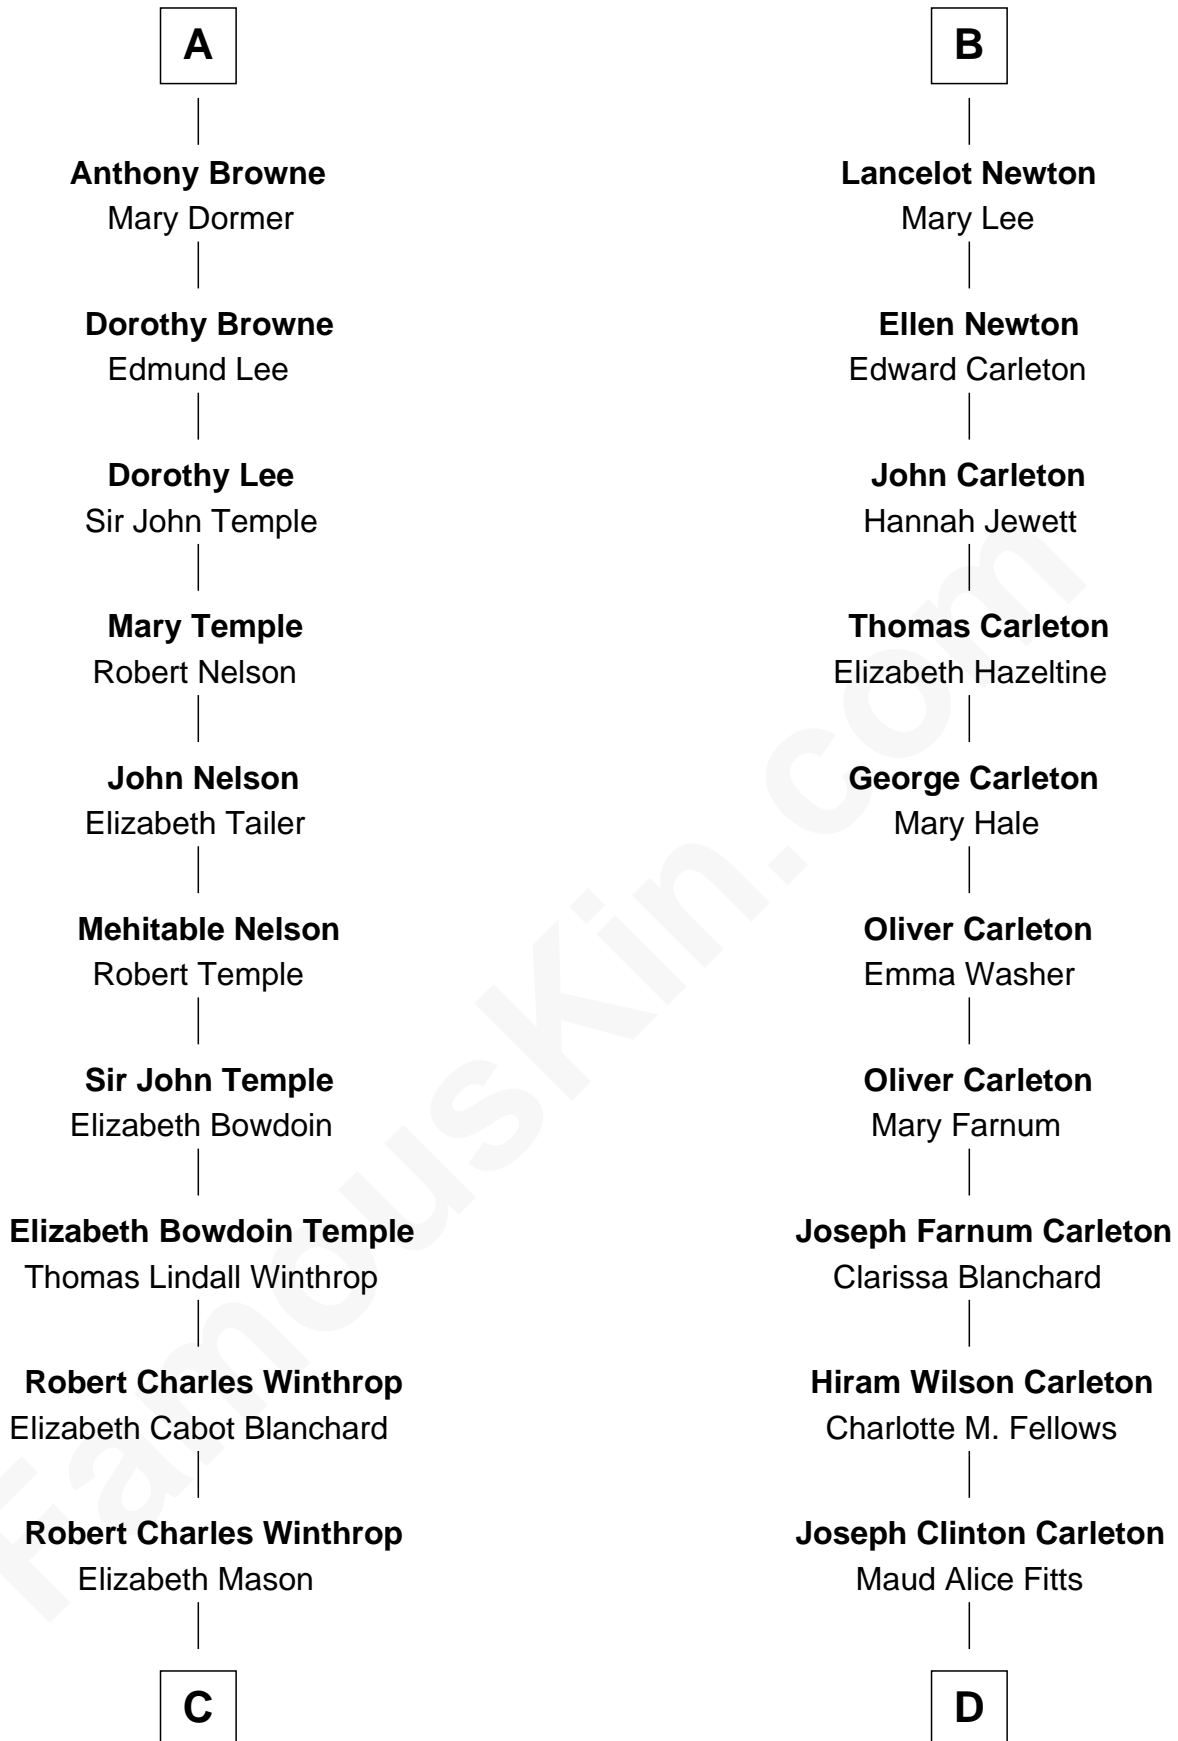

FamousKin.com Relationship Chart of

John Kerry

68th U.S. Secretary of State

19th cousin of

Mickey Rourke

Movie Actor

Sir Roger le Strange

Aline Fitzalan

C

Margaret Tyndal Winthrop

James Grant Forbes

Rosemary Isabel Forbes

Richard John Kerry

John Kerry

68th U.S. Secretary of State

D