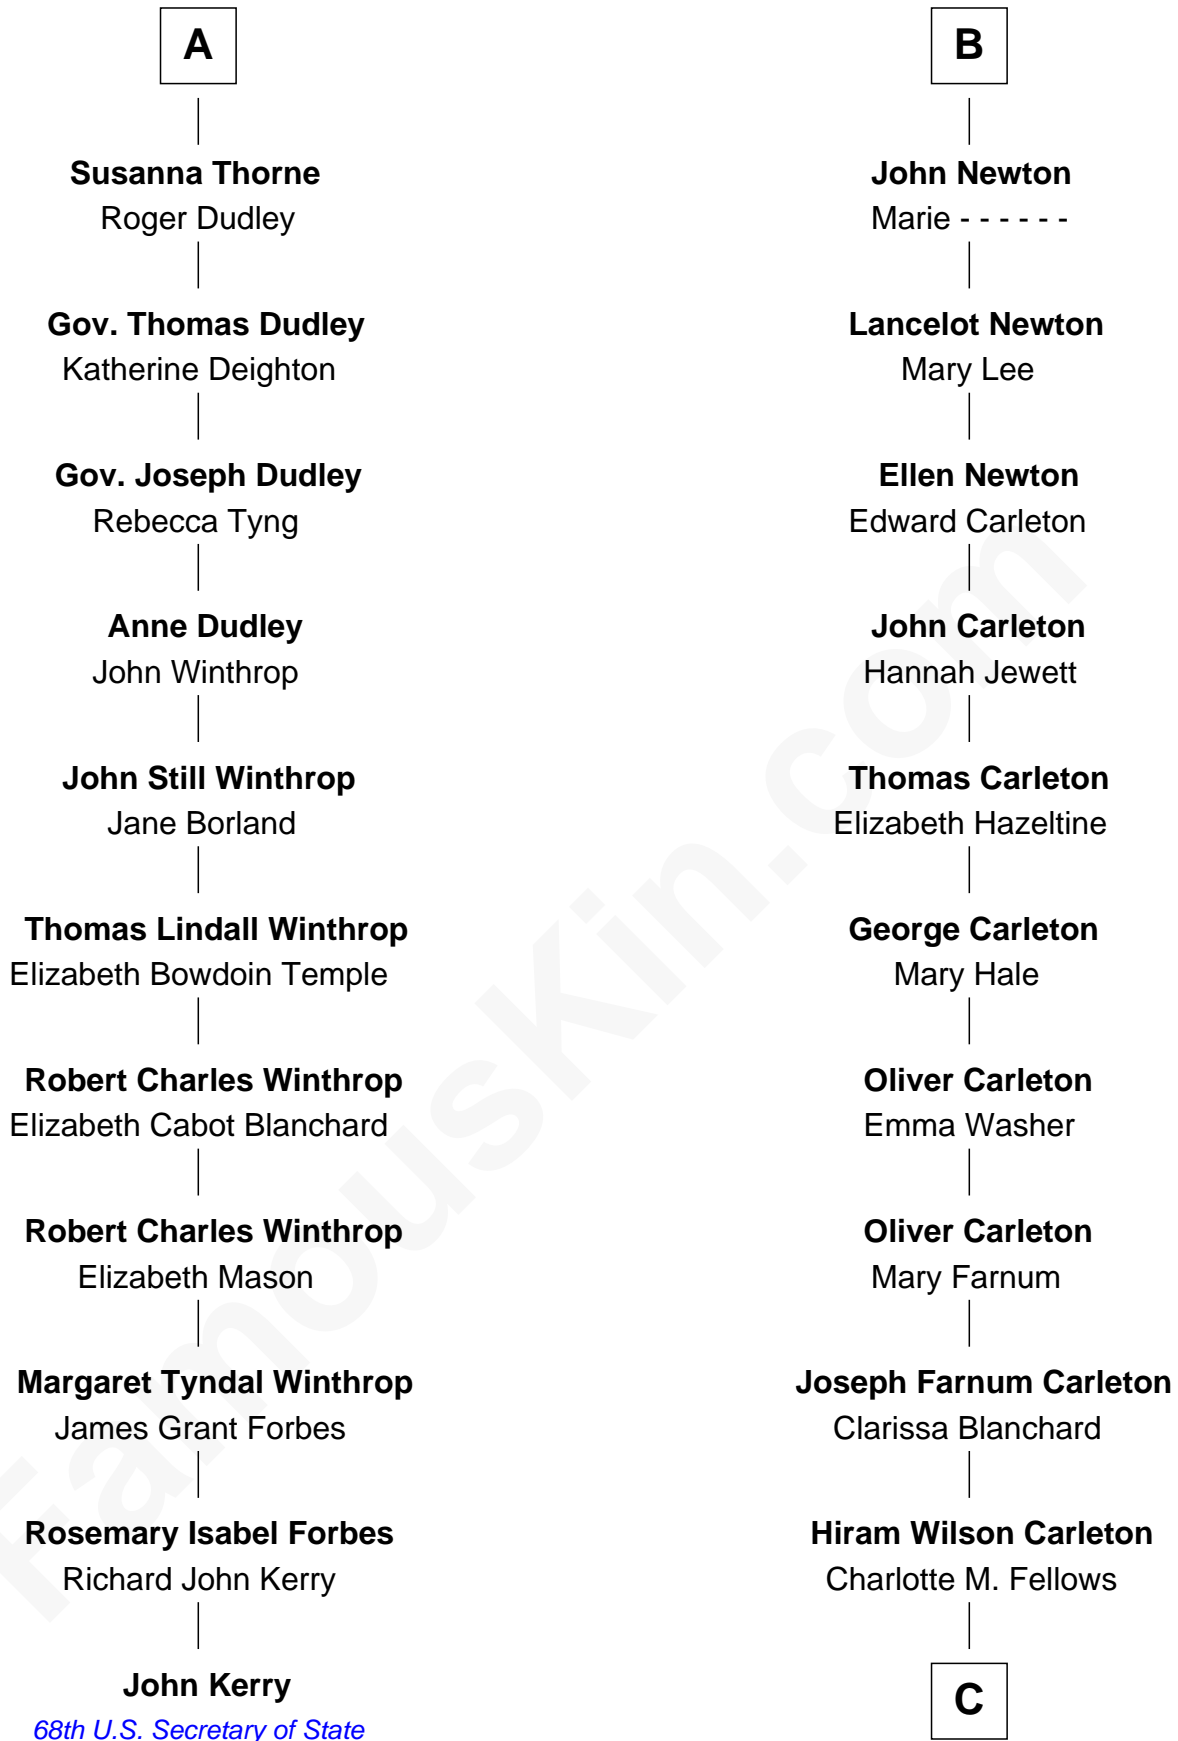

FamousKin.com Relationship Chart of

John Kerry

68th U.S. Secretary of State

17th cousin 3 times removed of

Mickey Rourke

Movie Actor

Sir John Grey

Avice Marmion

C

Joseph Clinton Carleton

Maud Alice Fitts

Hazel May Carleton

Leonard Ernest Cameron

Annette Elizabeth Cameron

Philip Andrew Rourke

Mickey Rourke