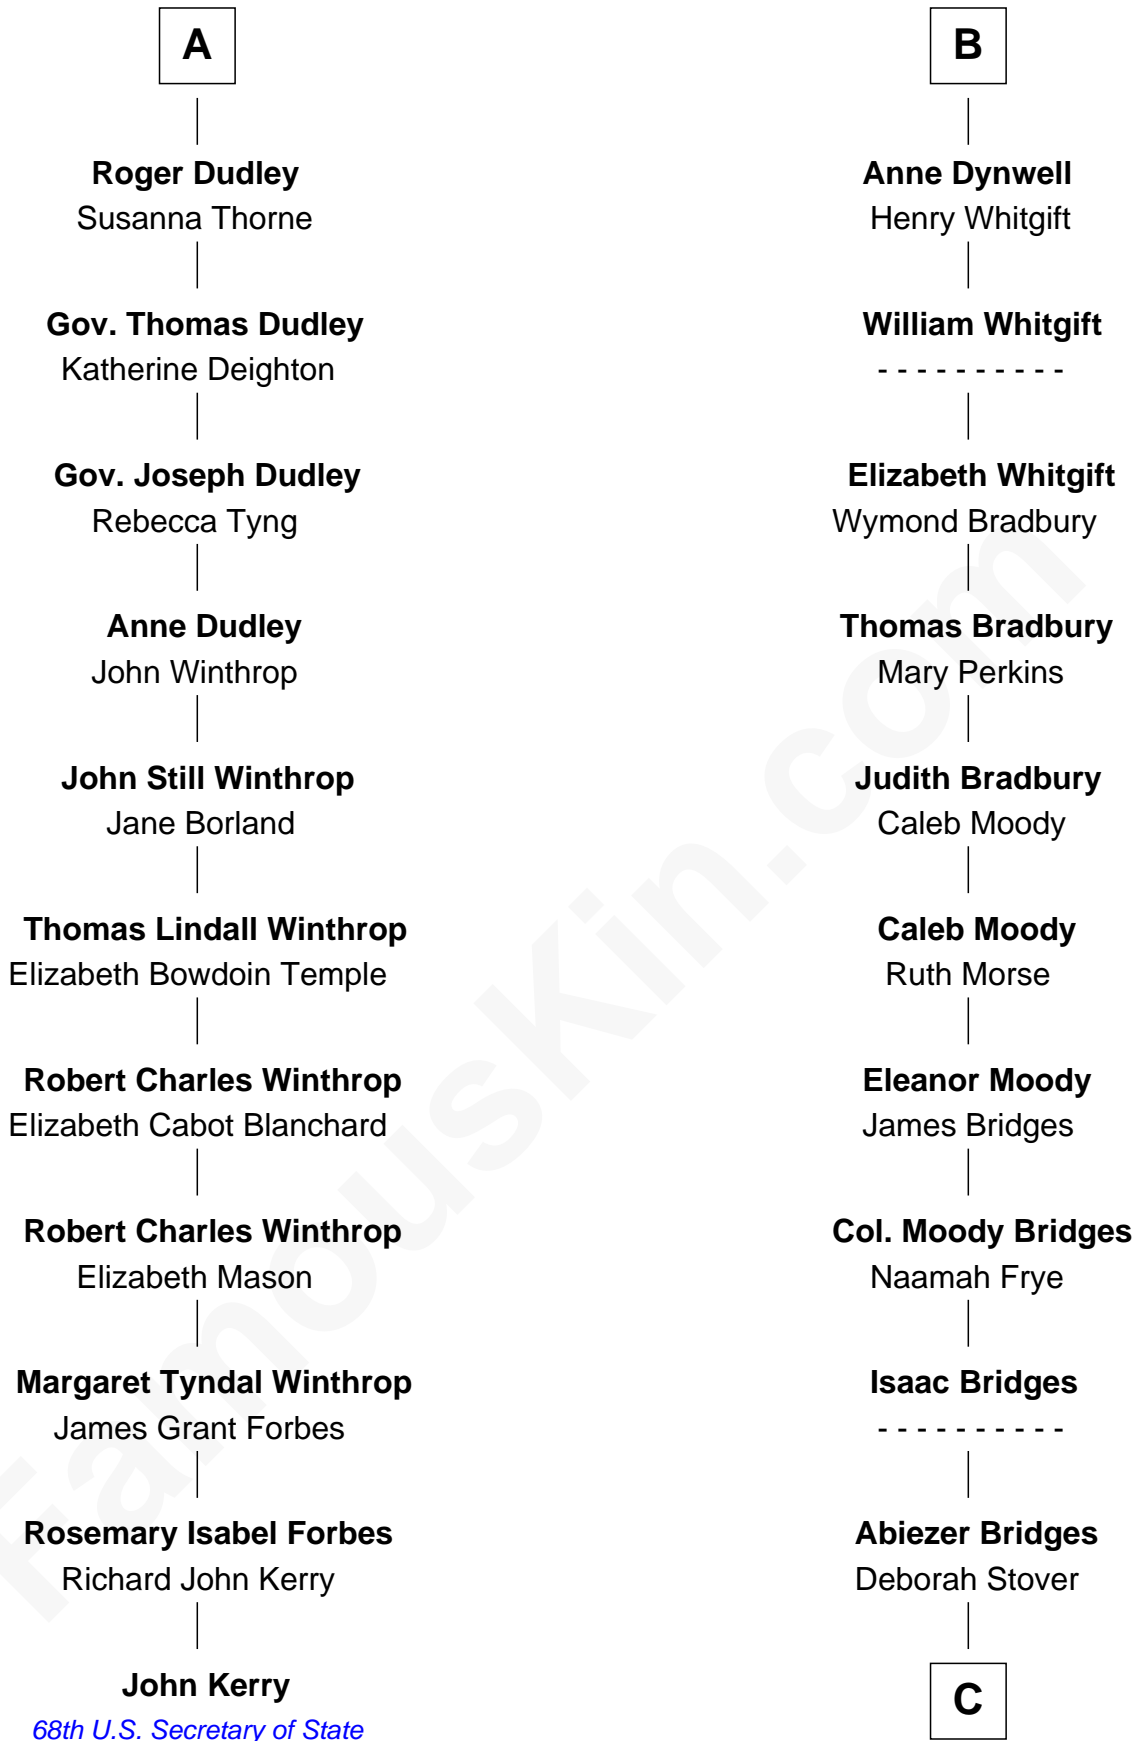

FamousKin.com

Relationship Chart of

John Kerry

68th U.S. Secretary of State

17th cousin 3 times removed of

Owen Brewster

54th Governor of Maine

C

Rev. Otis Bridges

Margaret Owen

Owen W. Bridges

Lydia A. - - - - -

Carrie S. Bridges

William Edmund Brewster

Owen Brewster

54th Governor of Maine