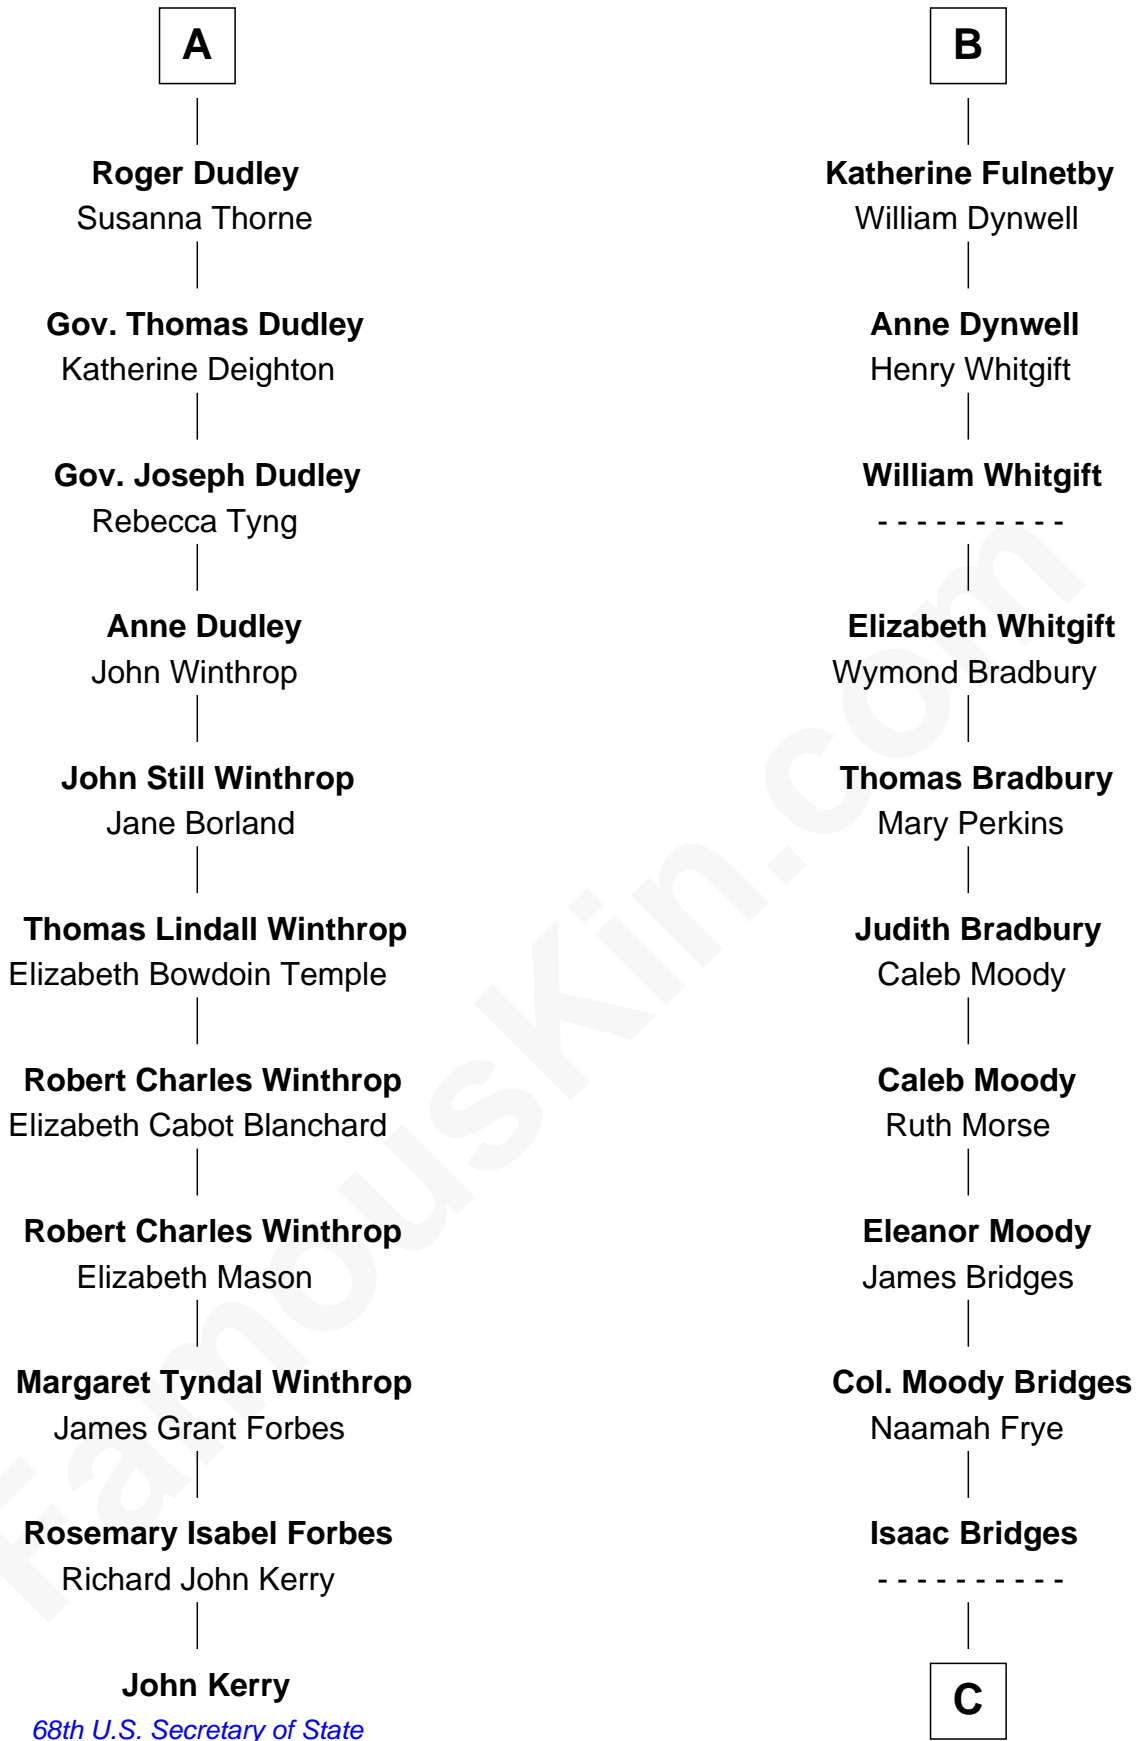

FamousKin.com Relationship Chart of

John Kerry

68th U.S. Secretary of State

17th cousin 4 times removed of

Owen Brewster

54th Governor of Maine

Sir Maurice de Berkeley

Eve la Zouche

Sir Lionel de Welles

Joan de Waterton

Margaret de Welles

Sir Thomas Dymoke

Jane Dymoke

John Fulnetby

B

C

Abiezer Bridges

Deborah Stover

Rev. Otis Bridges

Margaret Owen

Owen W. Bridges

Lydia A. -----

Carrie S. Bridges

William Edmund Brewster

Owen Brewster

54th Governor of Maine

FamousKin.com