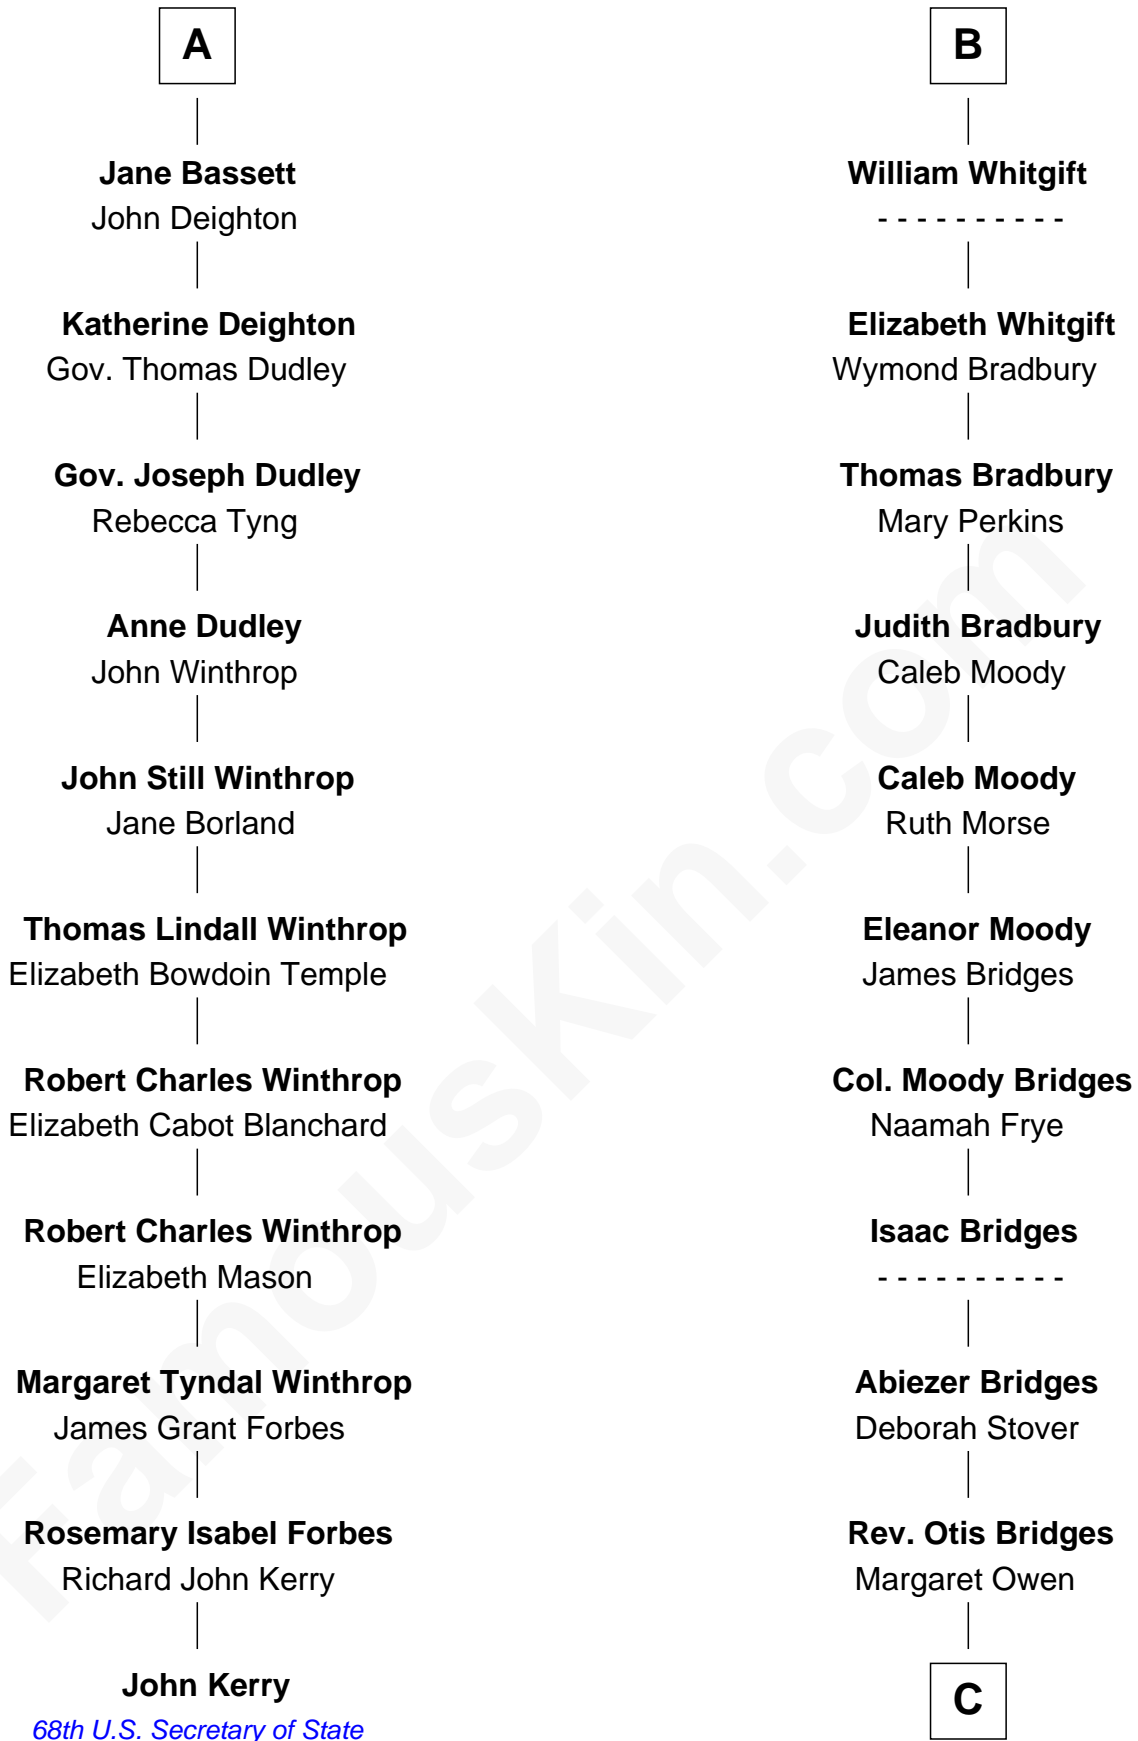

FamousKin.com

Relationship Chart of

John Kerry

68th U.S. Secretary of State

17th cousin 2 times removed of

Owen Brewster

54th Governor of Maine

C

Owen W. Bridges

Lydia A. -----

Carrie S. Bridges

William Edmund Brewster

Owen Brewster

54th Governor of Maine

FamousKin.com