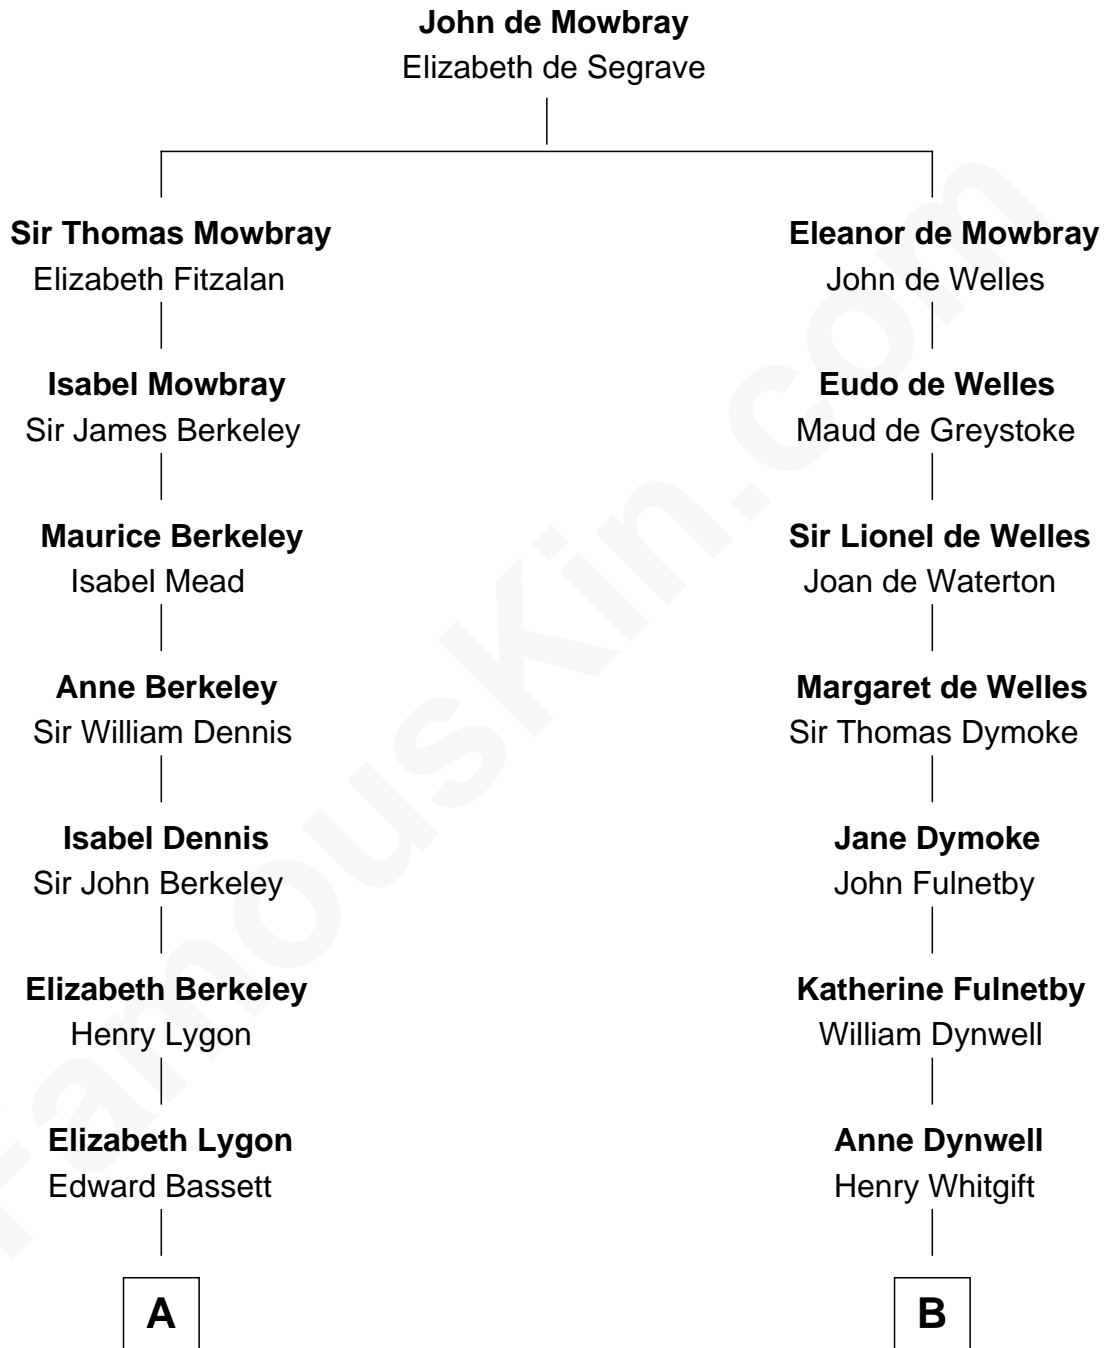

FamousKin.com

Relationship Chart of

John Kerry

68th U.S. Secretary of State

17th cousin 2 times removed of

Owen Brewster

54th Governor of Maine

C

Owen W. Bridges

Lydia A. -----

Carrie S. Bridges

William Edmund Brewster

Owen Brewster

54th Governor of Maine

FamousKin.com