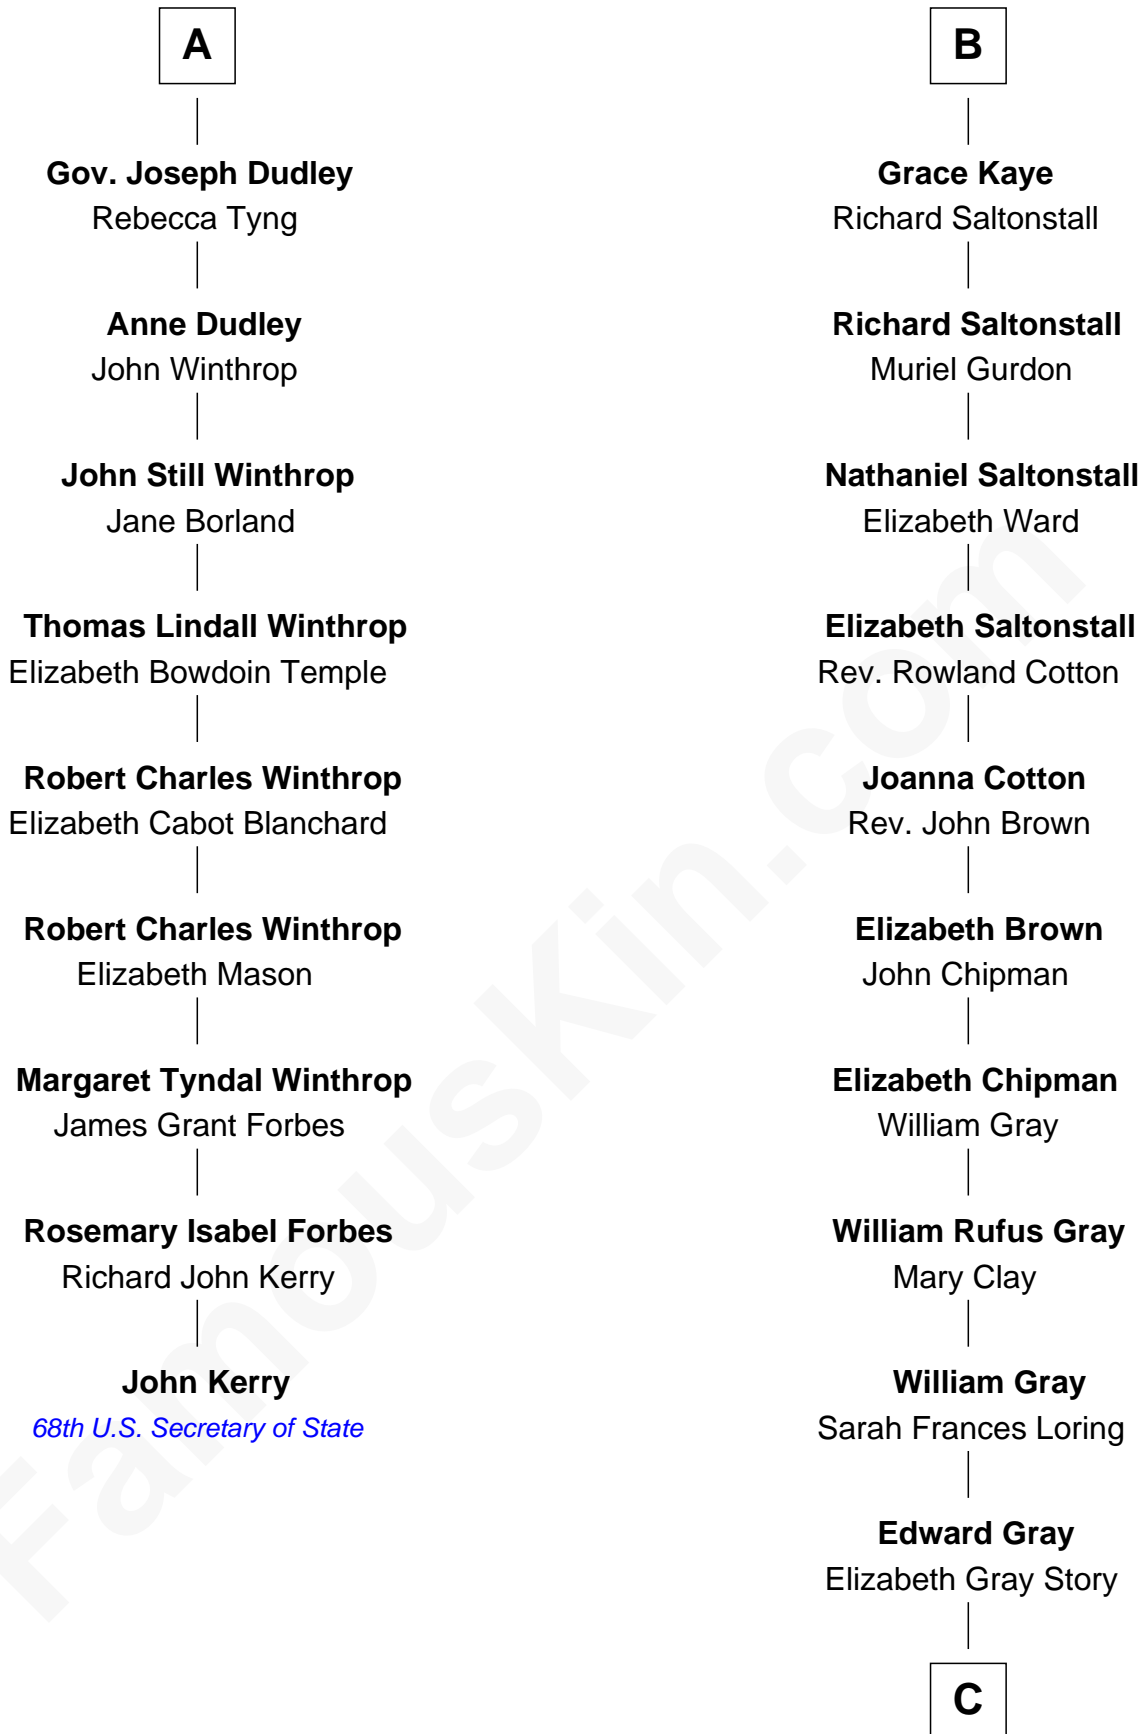

# FamousKin.com Relationship Chart of

**John Kerry**

*68th U.S. Secretary of State*

15th cousin 4 times removed of

**Story Musgrave**

*NASA Astronaut*

**C**

**Marguerite Gray**  
John Butler Swann

**Marguerite Swann**  
Percy Musgrave

**Story Musgrave**  
*NASA Astronaut*

FamousKin.com