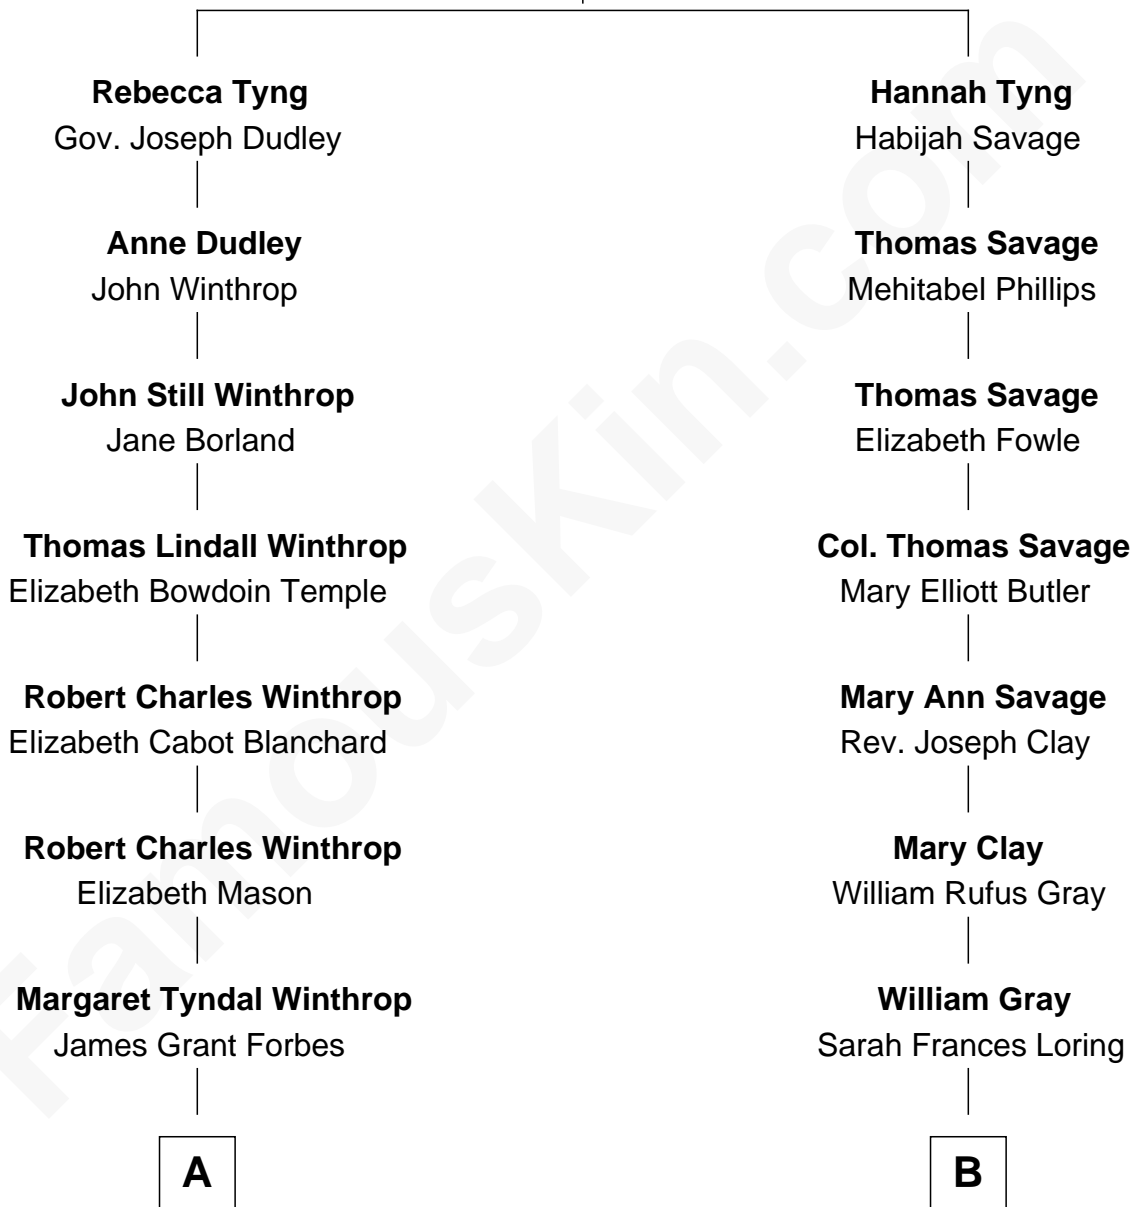

FamousKin.com Relationship Chart of

John Kerry

68th U.S. Secretary of State

8th cousin 2 times removed of

Story Musgrave

NASA Astronaut

Edward Tyng

Mary Sears

A

Rosemary Isabel Forbes

Richard John Kerry

John Kerry

68th U.S. Secretary of State

B

Edward Gray

Elizabeth Gray Story

Marguerite Gray

John Butler Swann

Marguerite Swann

Percy Musgrave

Story Musgrave

NASA Astronaut

FamousKin.com