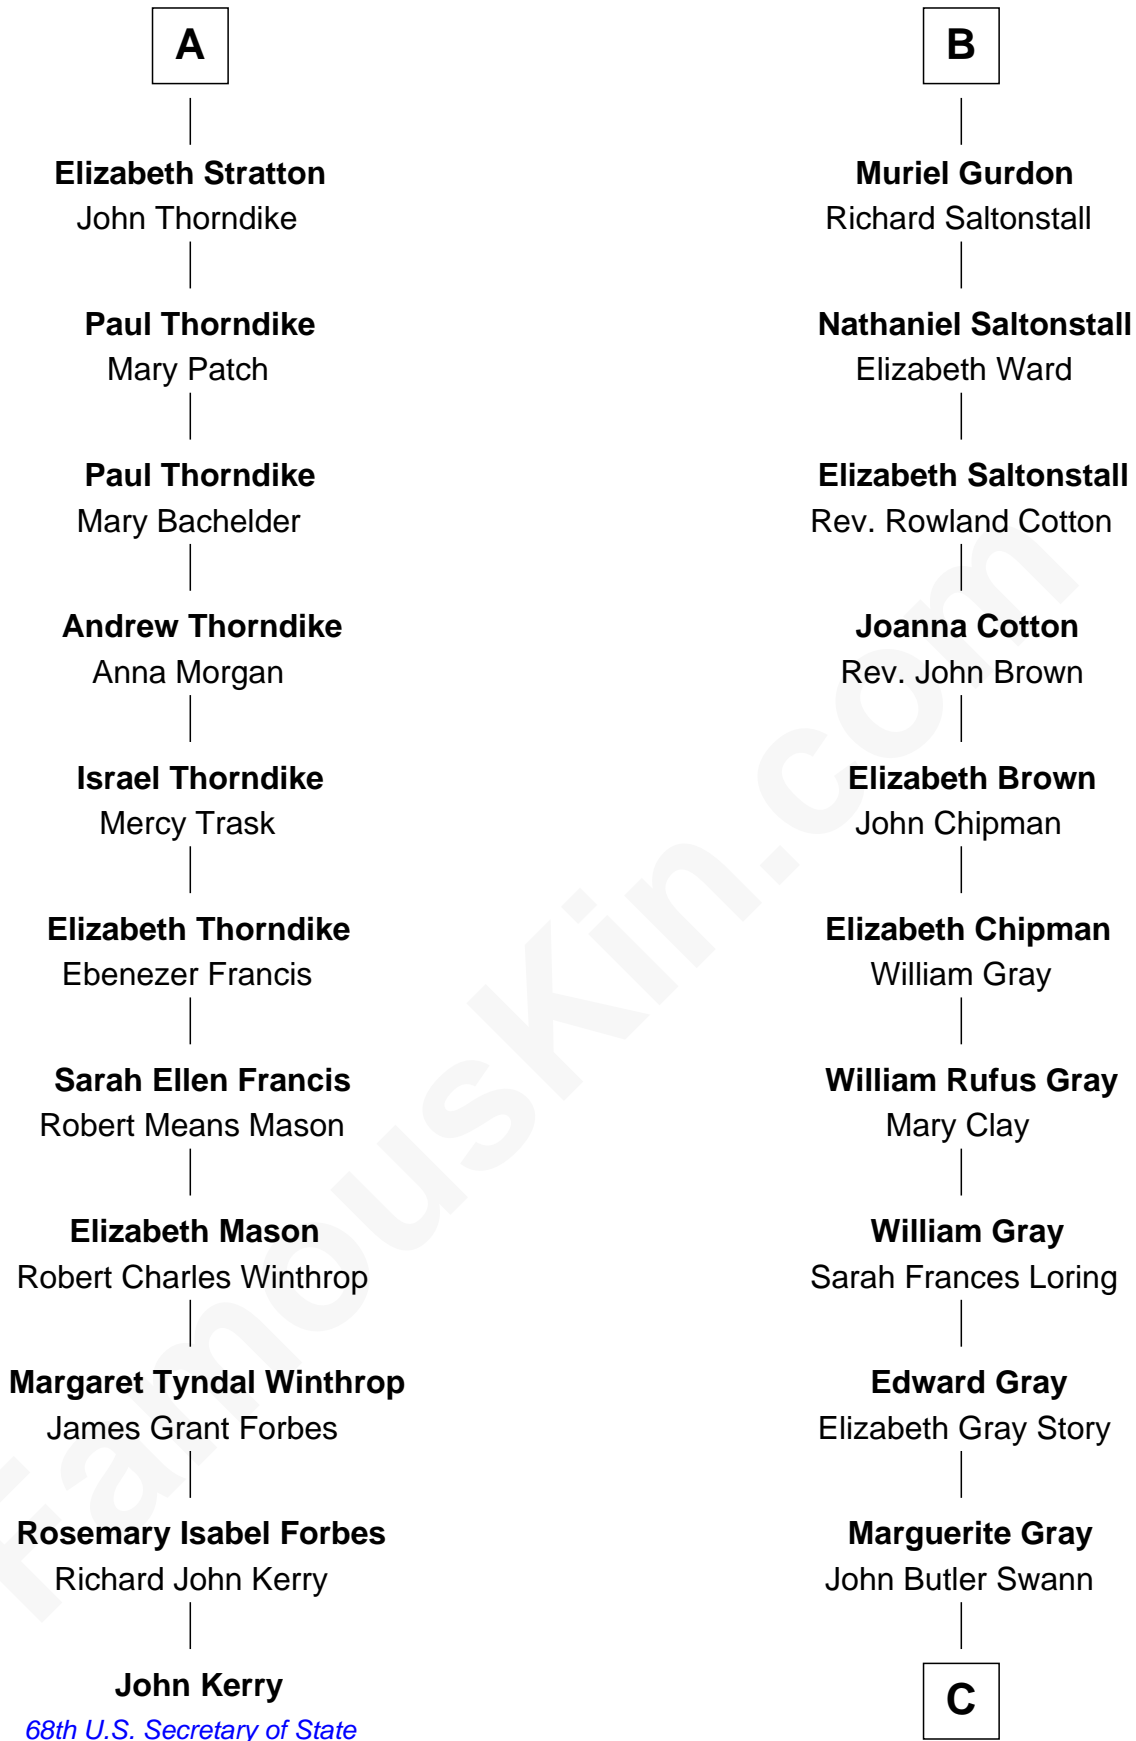

FamousKin.com Relationship Chart of

John Kerry

68th U.S. Secretary of State

17th cousin 1 time removed of

Story Musgrave

NASA Astronaut

Sir John Howard

Alice Tendring

C

|
Marguerite Swann

Percy Musgrave

|
Story Musgrave

NASA Astronaut

FamousKin.com