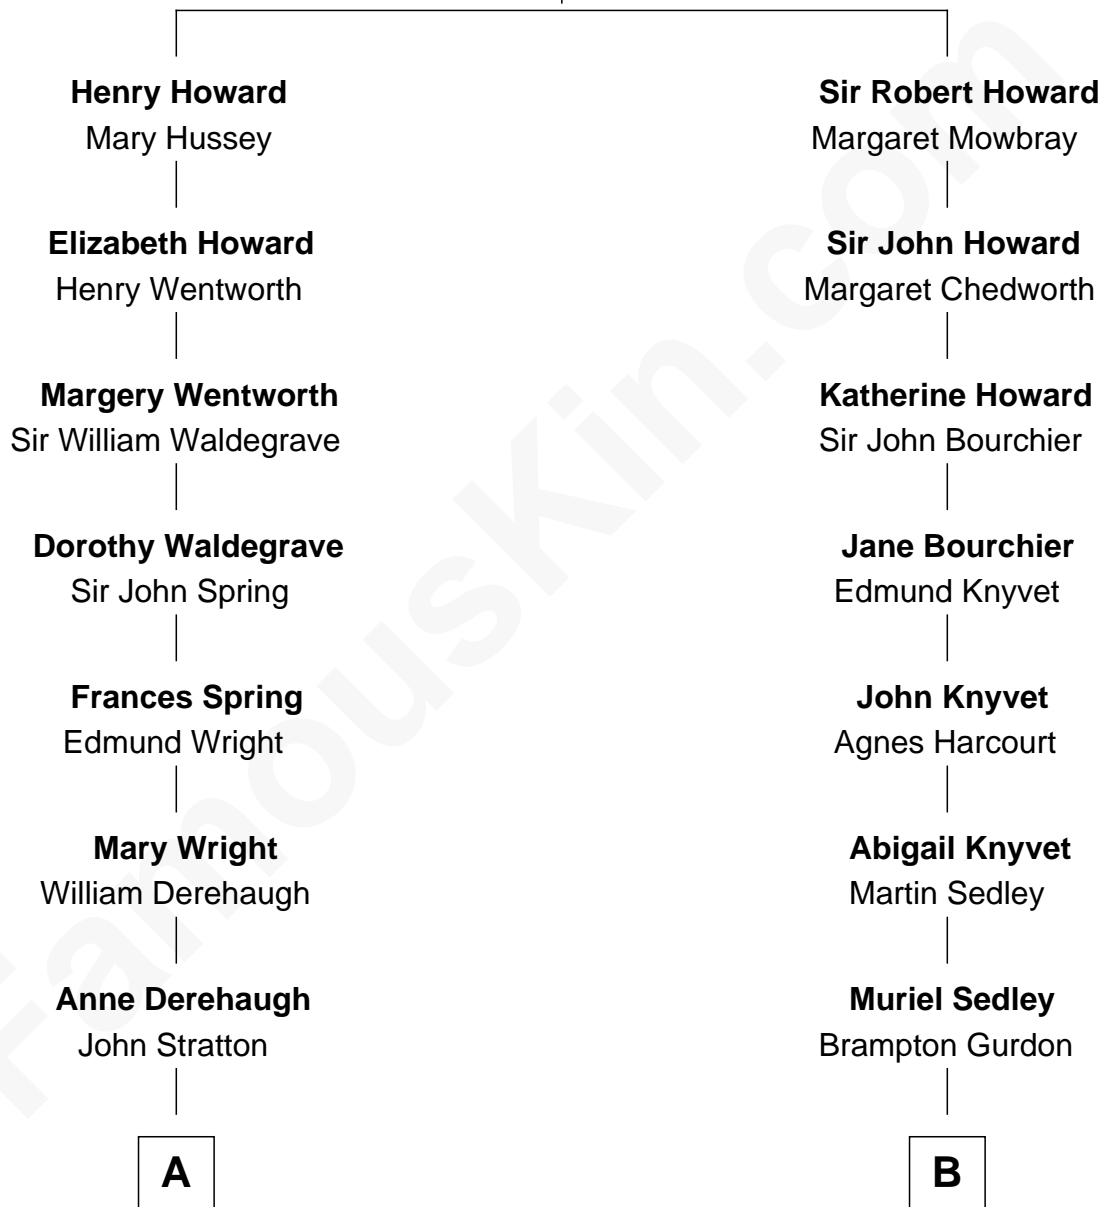

FamousKin.com Relationship Chart of

John Kerry

68th U.S. Secretary of State

17th cousin 1 time removed of

Story Musgrave

NASA Astronaut

Sir John Howard

Alice Tendring

C

|
Marguerite Swann

Percy Musgrave

|
Story Musgrave

NASA Astronaut

FamousKin.com