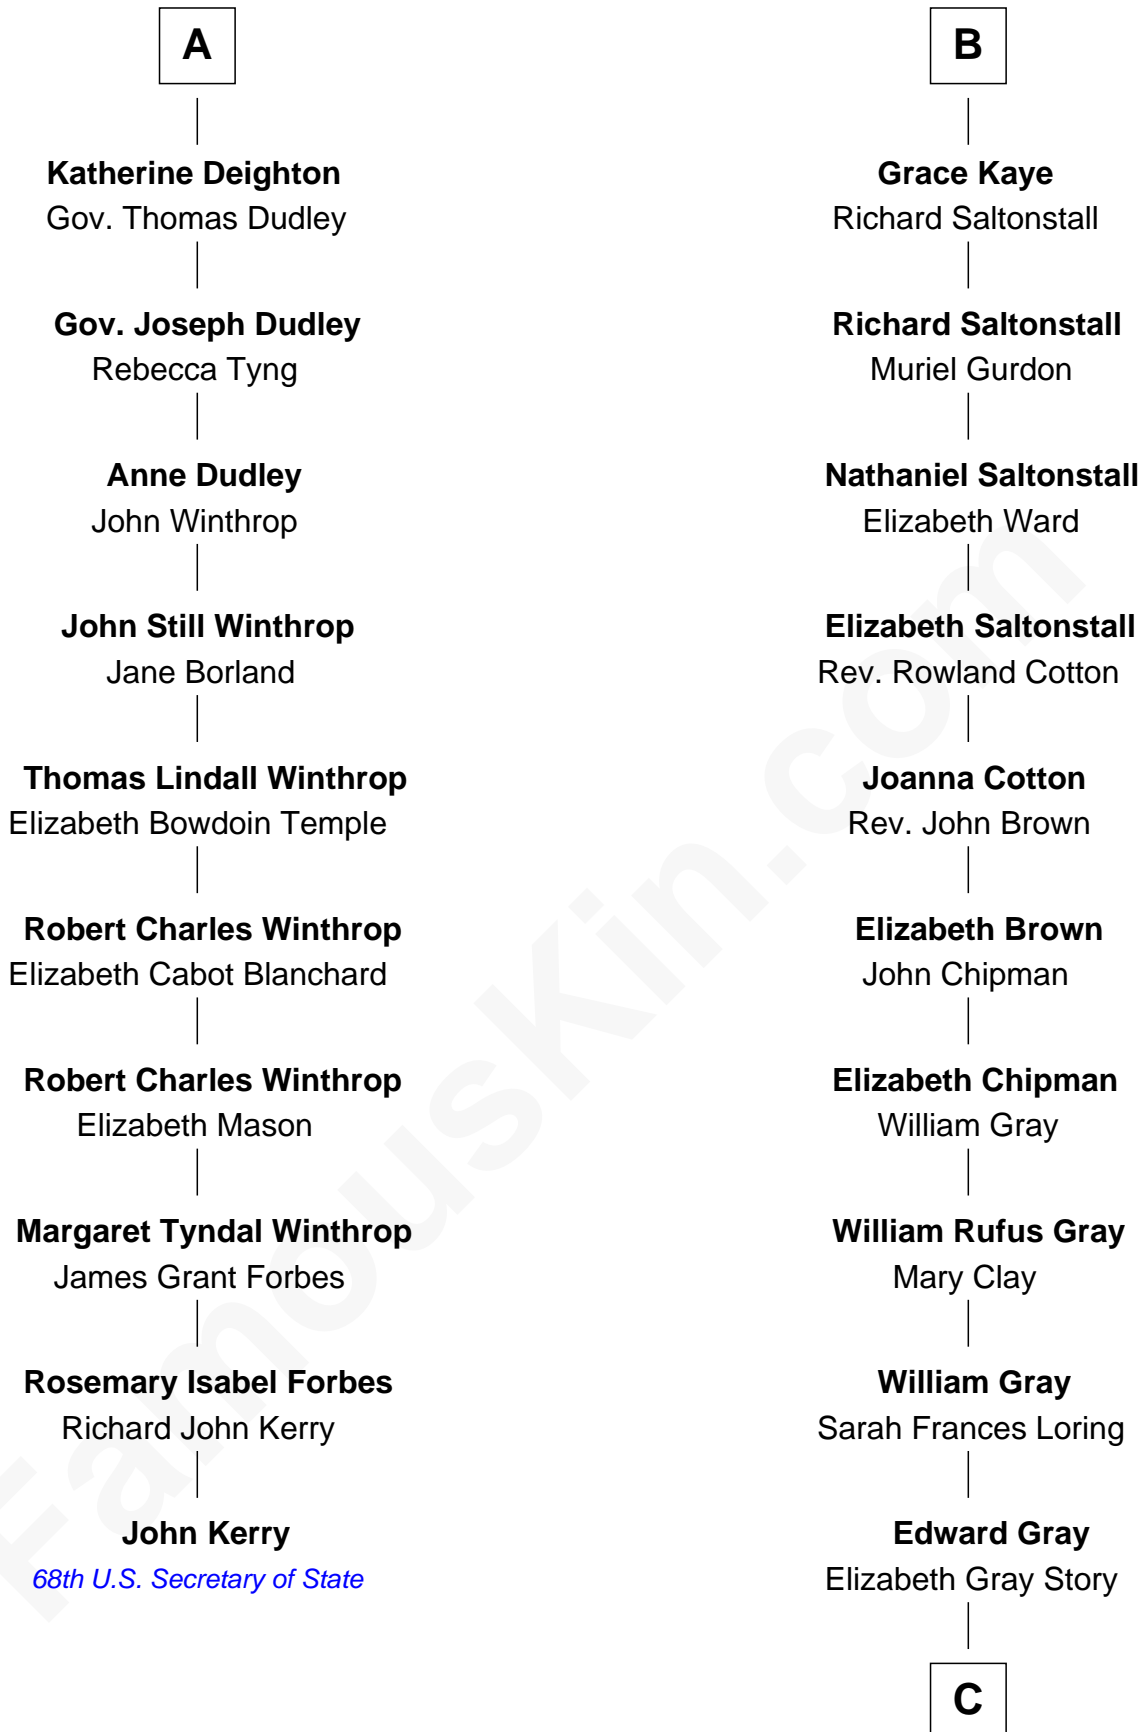

FamousKin.com Relationship Chart of

John Kerry

68th U.S. Secretary of State

16th cousin 3 times removed of

Story Musgrave

NASA Astronaut

Sir Thomas Aylesbury

Katherine Pabenham

C

Marguerite Gray
John Butler Swann

Marguerite Swann
Percy Musgrave

Story Musgrave
NASA Astronaut

FamousKin.com