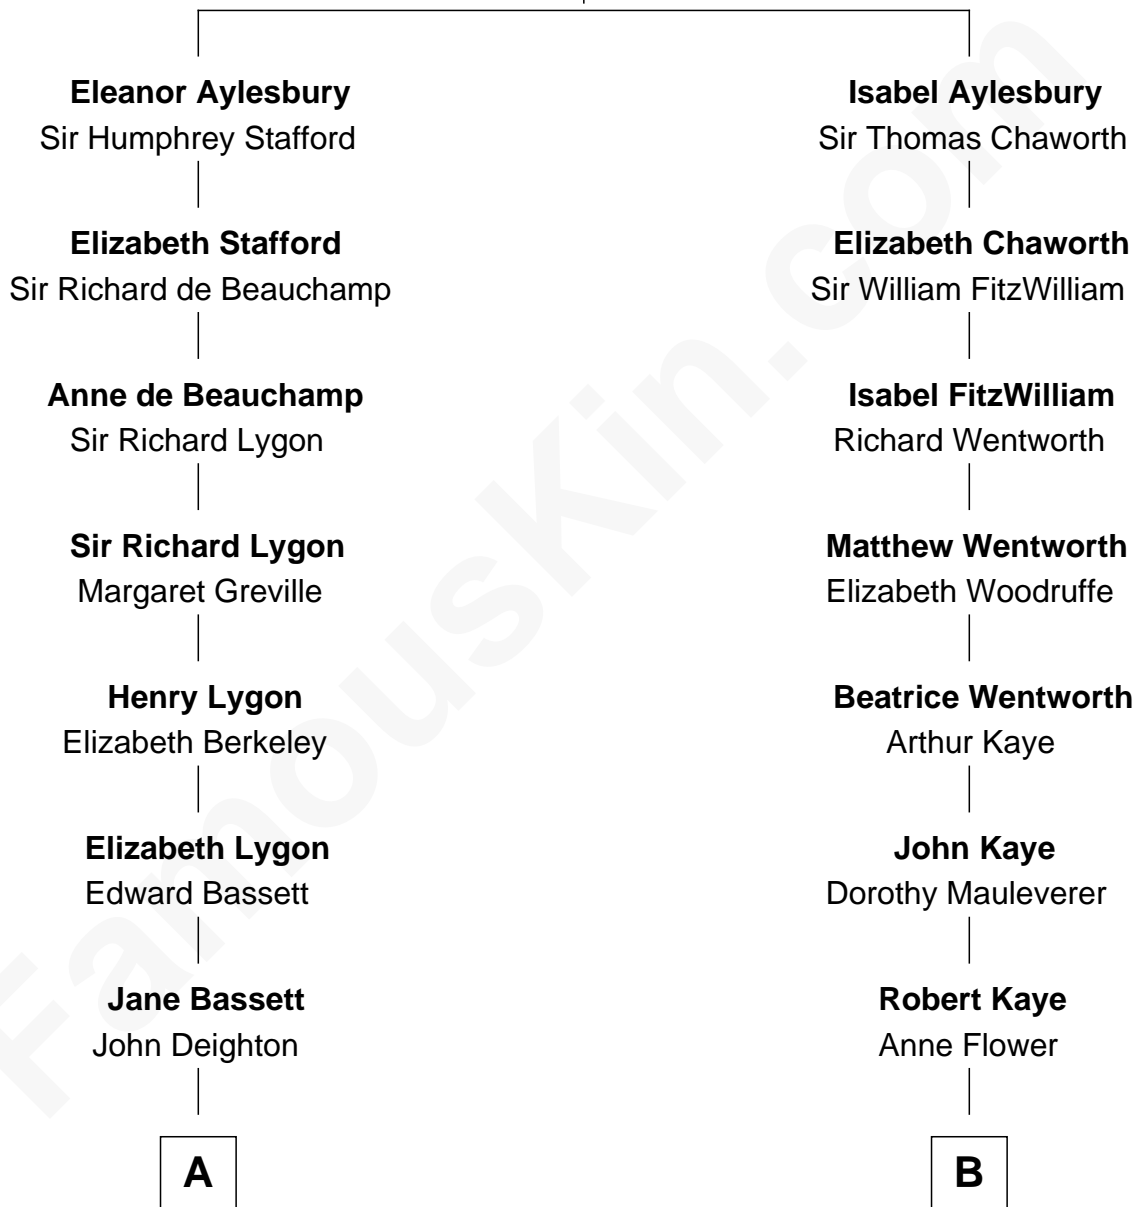

FamousKin.com Relationship Chart of

John Kerry

68th U.S. Secretary of State

16th cousin 3 times removed of

Story Musgrave

NASA Astronaut

Sir Thomas Aylesbury

Katherine Pabenham

C

Marguerite Gray
John Butler Swann

Marguerite Swann
Percy Musgrave

Story Musgrave
NASA Astronaut

FamousKin.com