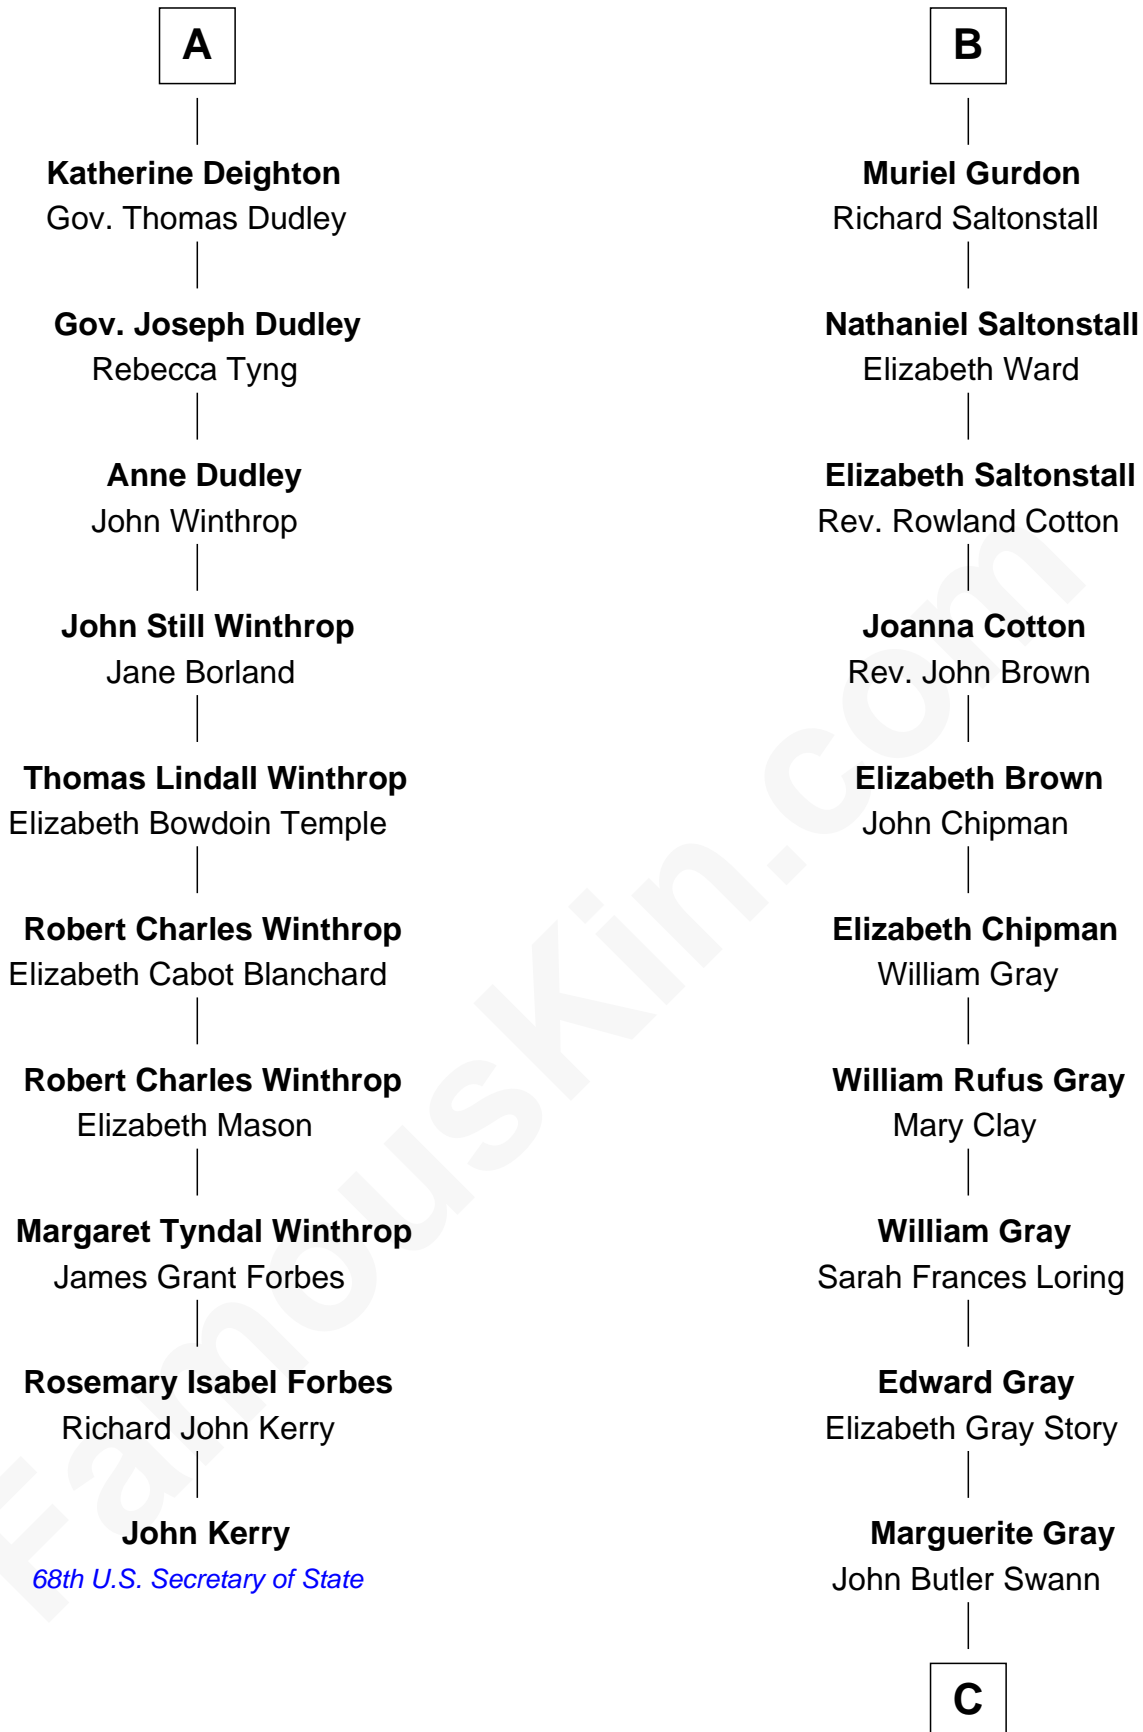

FamousKin.com Relationship Chart of

John Kerry

68th U.S. Secretary of State

16th cousin 2 times removed of

Story Musgrave

NASA Astronaut

Sir Thomas Mowbray

Elizabeth Fitzalan

Isabel Mowbray
Sir James Berkeley

Maurice Berkeley
Isabel Mead

Anne Berkeley
Sir William Dennis

Isabel Dennis
Sir John Berkeley

Elizabeth Berkeley
Henry Lygon

Elizabeth Lygon
Edward Bassett

Jane Bassett
John Deighton

A

Margaret Mowbray
Sir Robert Howard

Sir John Howard
Margaret Chedworth

Katherine Howard
Sir John Bouchier

Jane Bouchier
Edmund Knyvet

John Knyvet
Agnes Harcourt

Abigail Knyvet
Martin Sedley

Muriel Sedley
Brampton Gurdon

B

C

—
Marguerite Swann

Percy Musgrave

—
Story Musgrave

NASA Astronaut

FamousKin.com