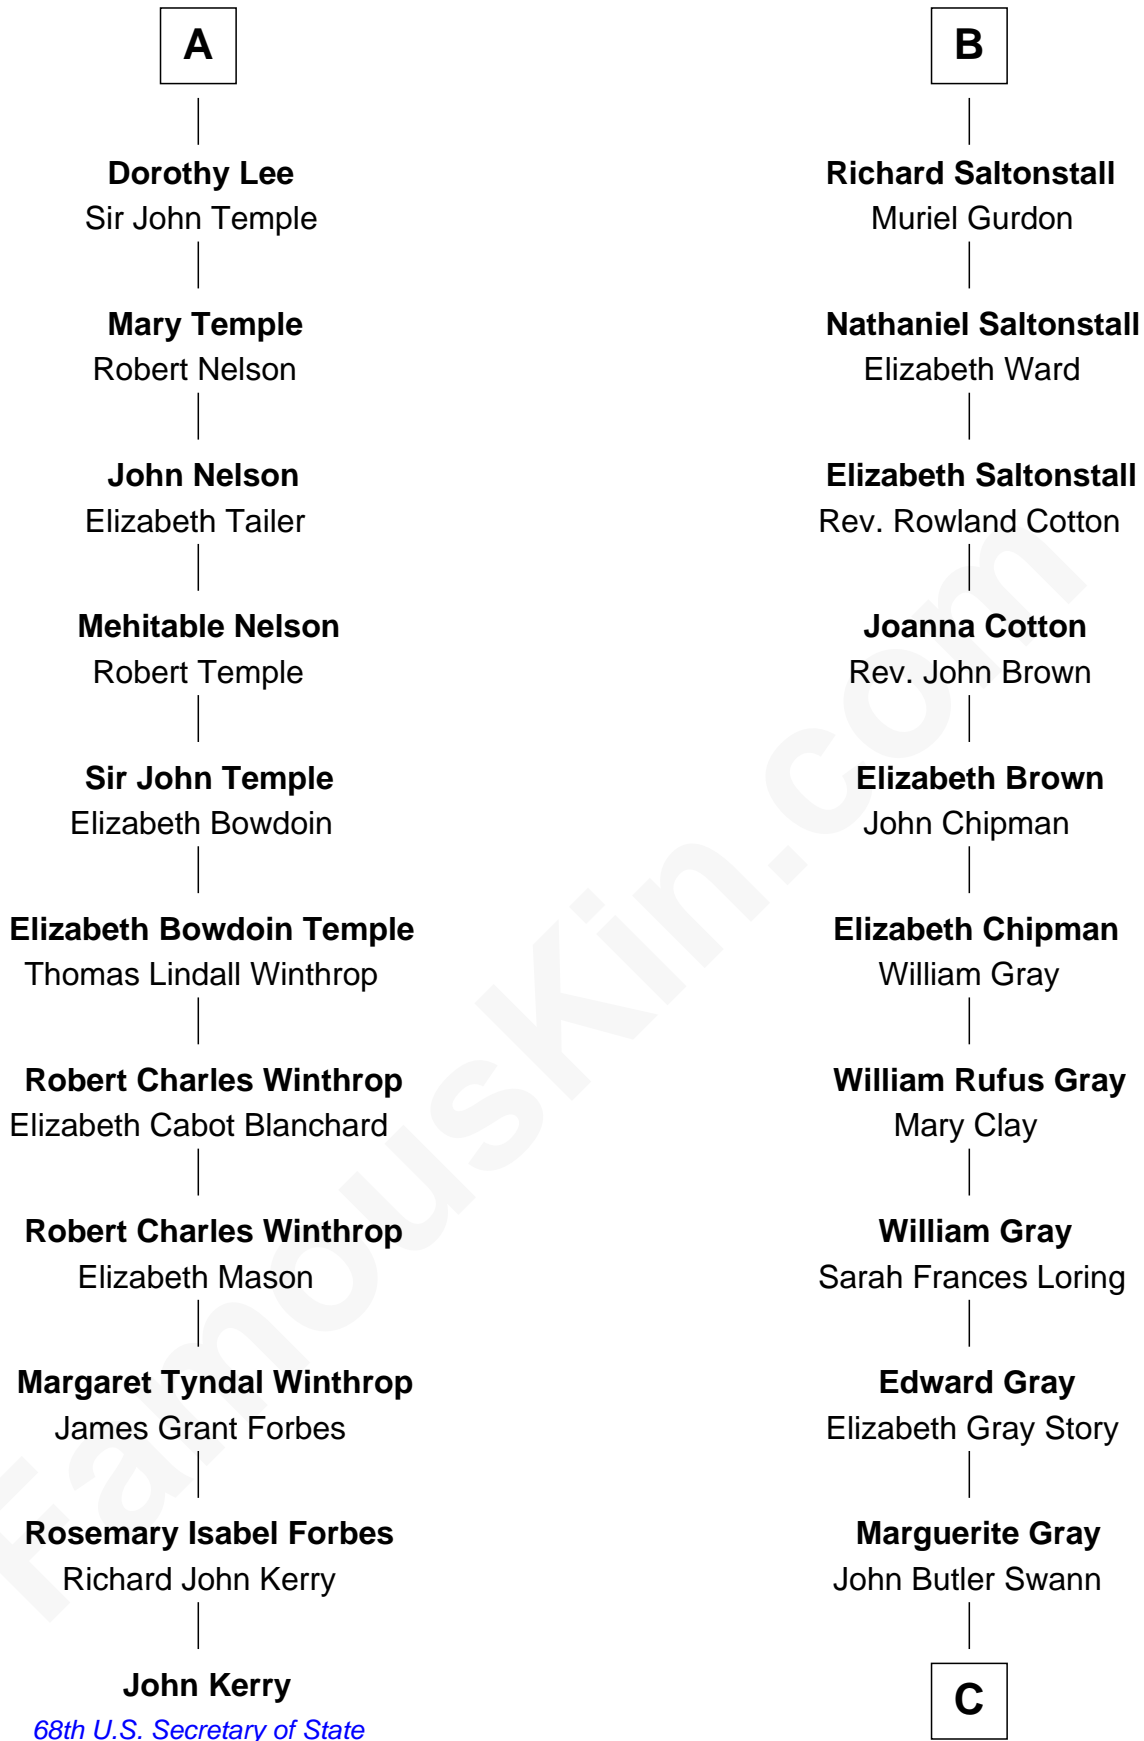

FamousKin.com Relationship Chart of

John Kerry

68th U.S. Secretary of State

17th cousin 1 time removed of

Story Musgrave

NASA Astronaut

Sir Henry Percy
Eleanor Neville

Anne Percy
Sir Thomas Hungerford

Mary Hungerford
Sir Edward Hastings

Anne Hastings
Sir Thomas Stanley

Margaret Stanley
Robert Radcliffe

Jane Radcliffe
Anthony Browne

Anthony Browne
Mary Dormer

Dorothy Browne
Edmund Lee

A

Sir Henry Percy
Eleanor Poynings

Margaret Percy
Sir William Gascoigne

Dorothy Gascoigne
Sir Ninian Markenfield

Alice Markenfield
Sir Robert Mauleverer

Dorothy Mauleverer
John Kaye

Robert Kaye
Anne Flower

Grace Kaye
Richard Saltonstall

B

C

—
Marguerite Swann

Percy Musgrave

—
Story Musgrave

NASA Astronaut

FamousKin.com