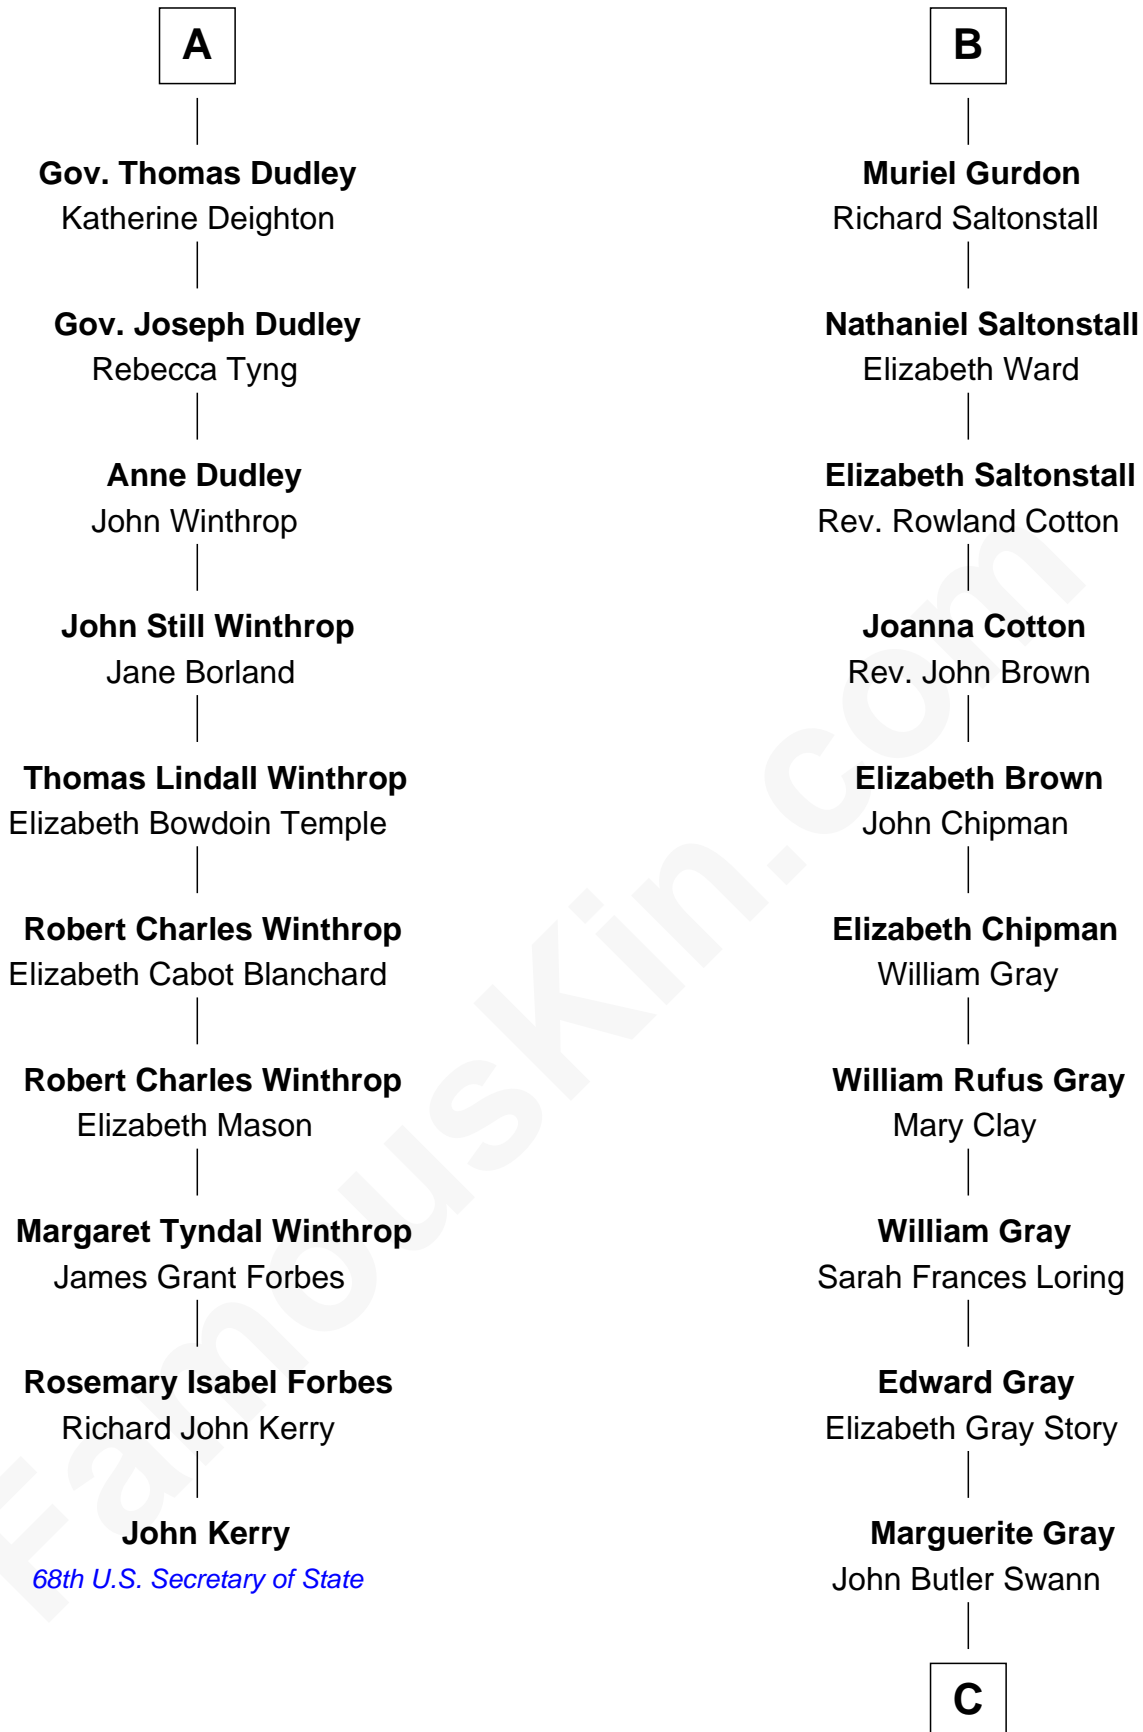

FamousKin.com Relationship Chart of

John Kerry

68th U.S. Secretary of State

16th cousin 2 times removed of

Story Musgrave

NASA Astronaut

Sir Reynold Grey

Margaret de Ros

Margaret Grey
Sir William Bonville

William Bonville
Elizabeth Harington

William Bonville
Katherine Neville

Cecily Bonville
Thomas Grey

Cecily Grey
Sir John Sutton

Sir Henry Dudley
----- Ashton

Probable

Roger Dudley
Susanna Thorne

A

Sir John Grey
Constance de Holand

Alice Grey
Sir William Knyvet

Sir Edmund Knyvet
Eleanor Tyrrel

Edmund Knyvet
Jane Bouchier

John Knyvet
Agnes Harcourt

Abigail Knyvet
Martin Sedley

Muriel Sedley
Brampton Gurdon

B

C

—
Marguerite Swann

Percy Musgrave

—
Story Musgrave

NASA Astronaut

FamousKin.com