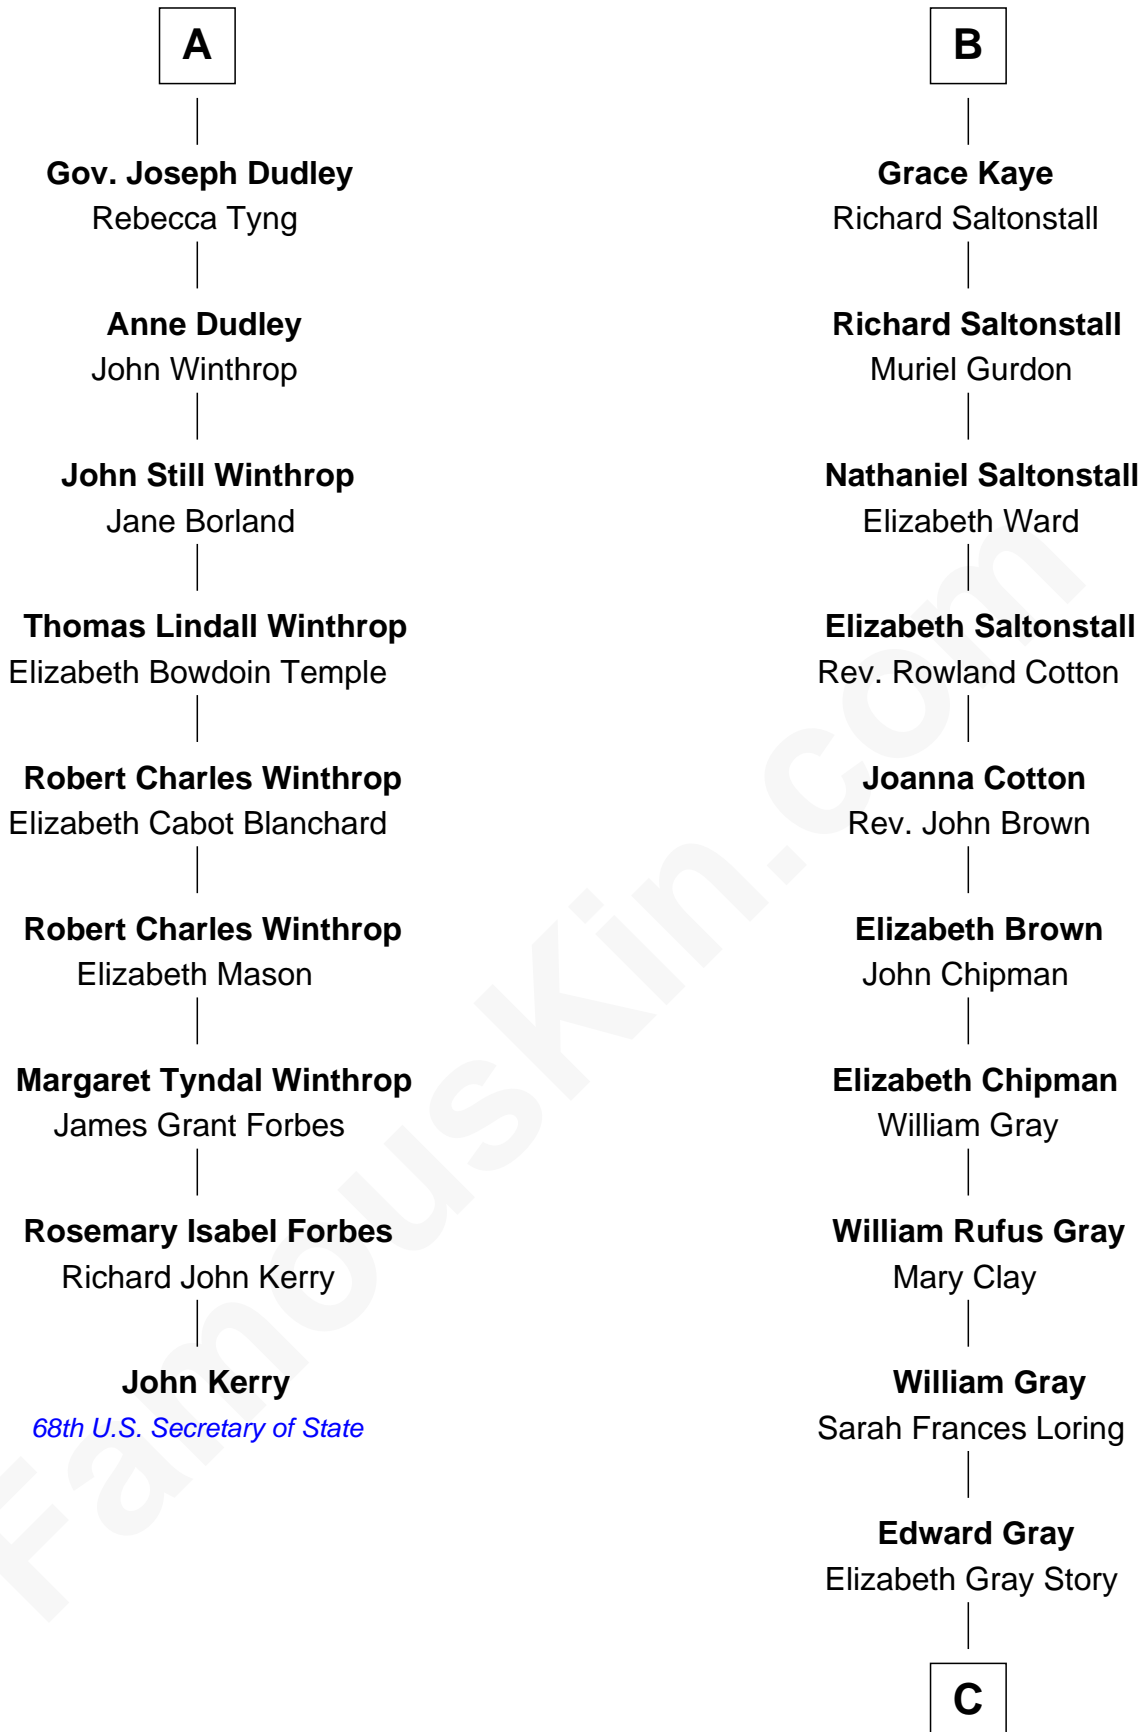

FamousKin.com Relationship Chart of

John Kerry

68th U.S. Secretary of State

15th cousin 4 times removed of

Story Musgrave

NASA Astronaut

Sir Ralph Neville

Joan Beaufort

Katherine Neville
Sir Thomas Strangeways

Joan Strangeways
Sir William Willoughby

Cecily Willoughby
Sir Edward Sutton

Sir John Sutton
Cecily Grey

Sir Henry Dudley
----- Ashton

Probable

Roger Dudley
Susanna Thorne

Gov. Thomas Dudley
Katherine Deighton

A

Eleanor Neville
Sir Henry Percy

Sir Henry Percy
Eleanor Poynings

Margaret Percy
Sir William Gascoigne

Dorothy Gascoigne
Sir Ninian Markenfield

Alice Markenfield
Sir Robert Mauleverer

Dorothy Mauleverer
John Kaye

Robert Kaye
Anne Flower

B

C

Marguerite Gray
John Butler Swann

Marguerite Swann
Percy Musgrave

Story Musgrave
NASA Astronaut

FamousKin.com