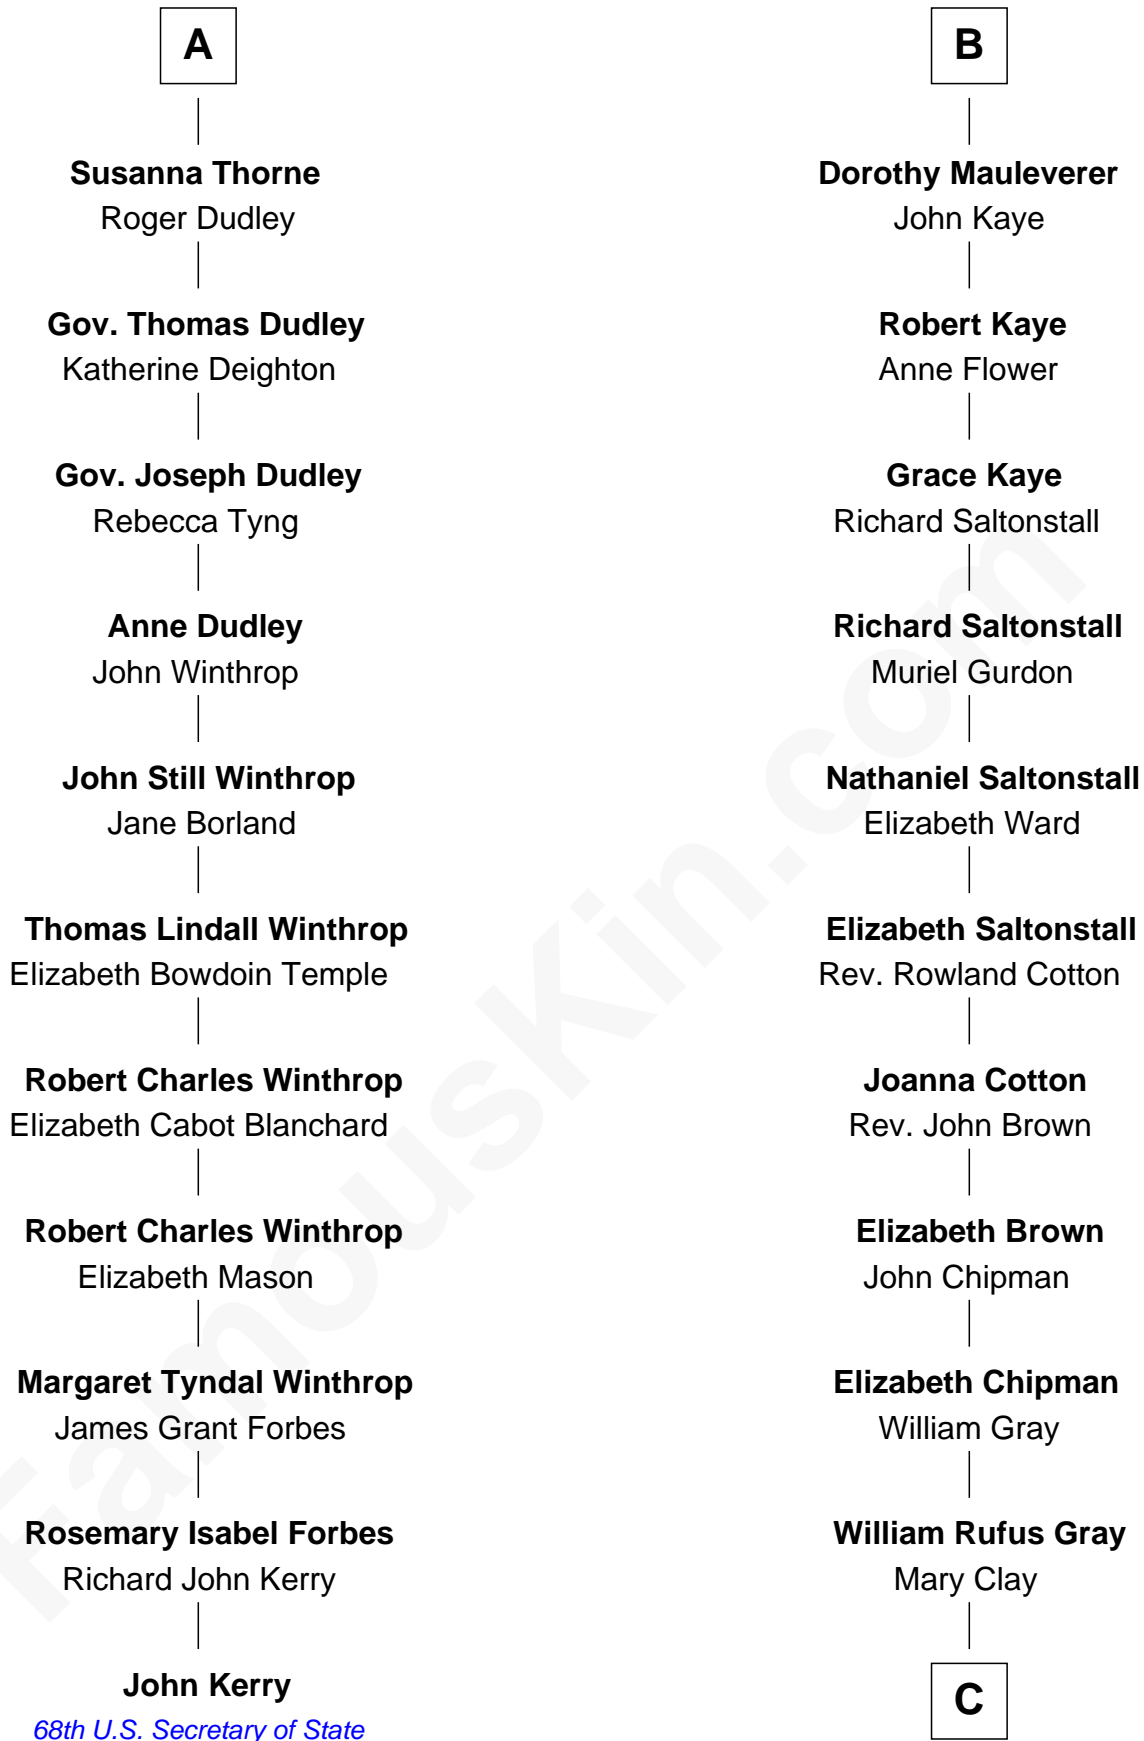

# FamousKin.com Relationship Chart of

**John Kerry**

*68th U.S. Secretary of State*

17th cousin 4 times removed of

**Story Musgrave**

*NASA Astronaut*

**Sir John Grey**

Avice Marmion

**C**

William Gray

Sarah Frances Loring

Edward Gray

Elizabeth Gray Story

Marguerite Gray

John Butler Swann

Marguerite Swann

Percy Musgrave

Story Musgrave

*NASA Astronaut*

FamousKin.com