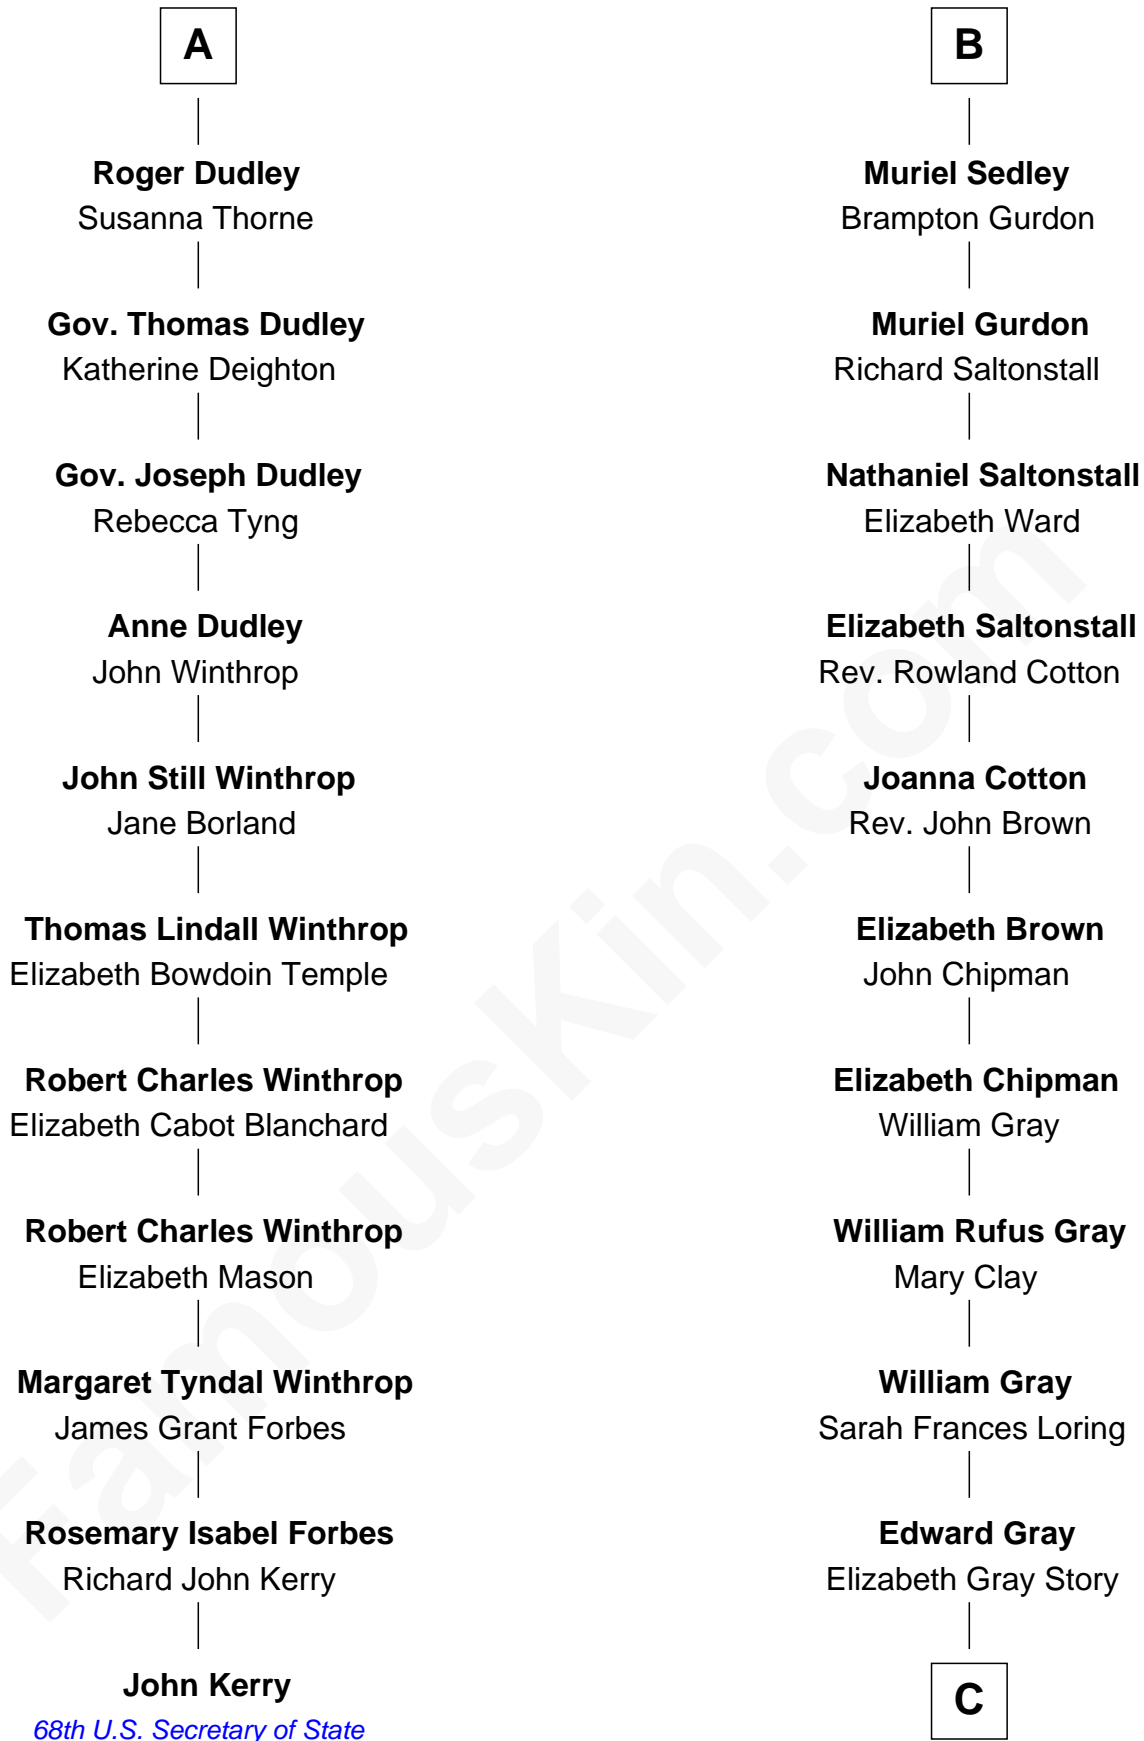

FamousKin.com Relationship Chart of

John Kerry

68th U.S. Secretary of State

17th cousin 2 times removed of

Story Musgrave

NASA Astronaut

Thomas Holand
Joan Plantagenet

Sir Thomas de Holand

Cecily Willoughby

Sir John Sutton

Cecily Grey

Sir Henry Dudley

----- Ashton

Probable

A

John de Holand

Jane Bouchier

John Knyvet

Agnes Harcourt

Abigail Knyvet

Martin Sedley

B

C

Marguerite Gray
John Butler Swann

Marguerite Swann
Percy Musgrave

Story Musgrave
NASA Astronaut

FamousKin.com