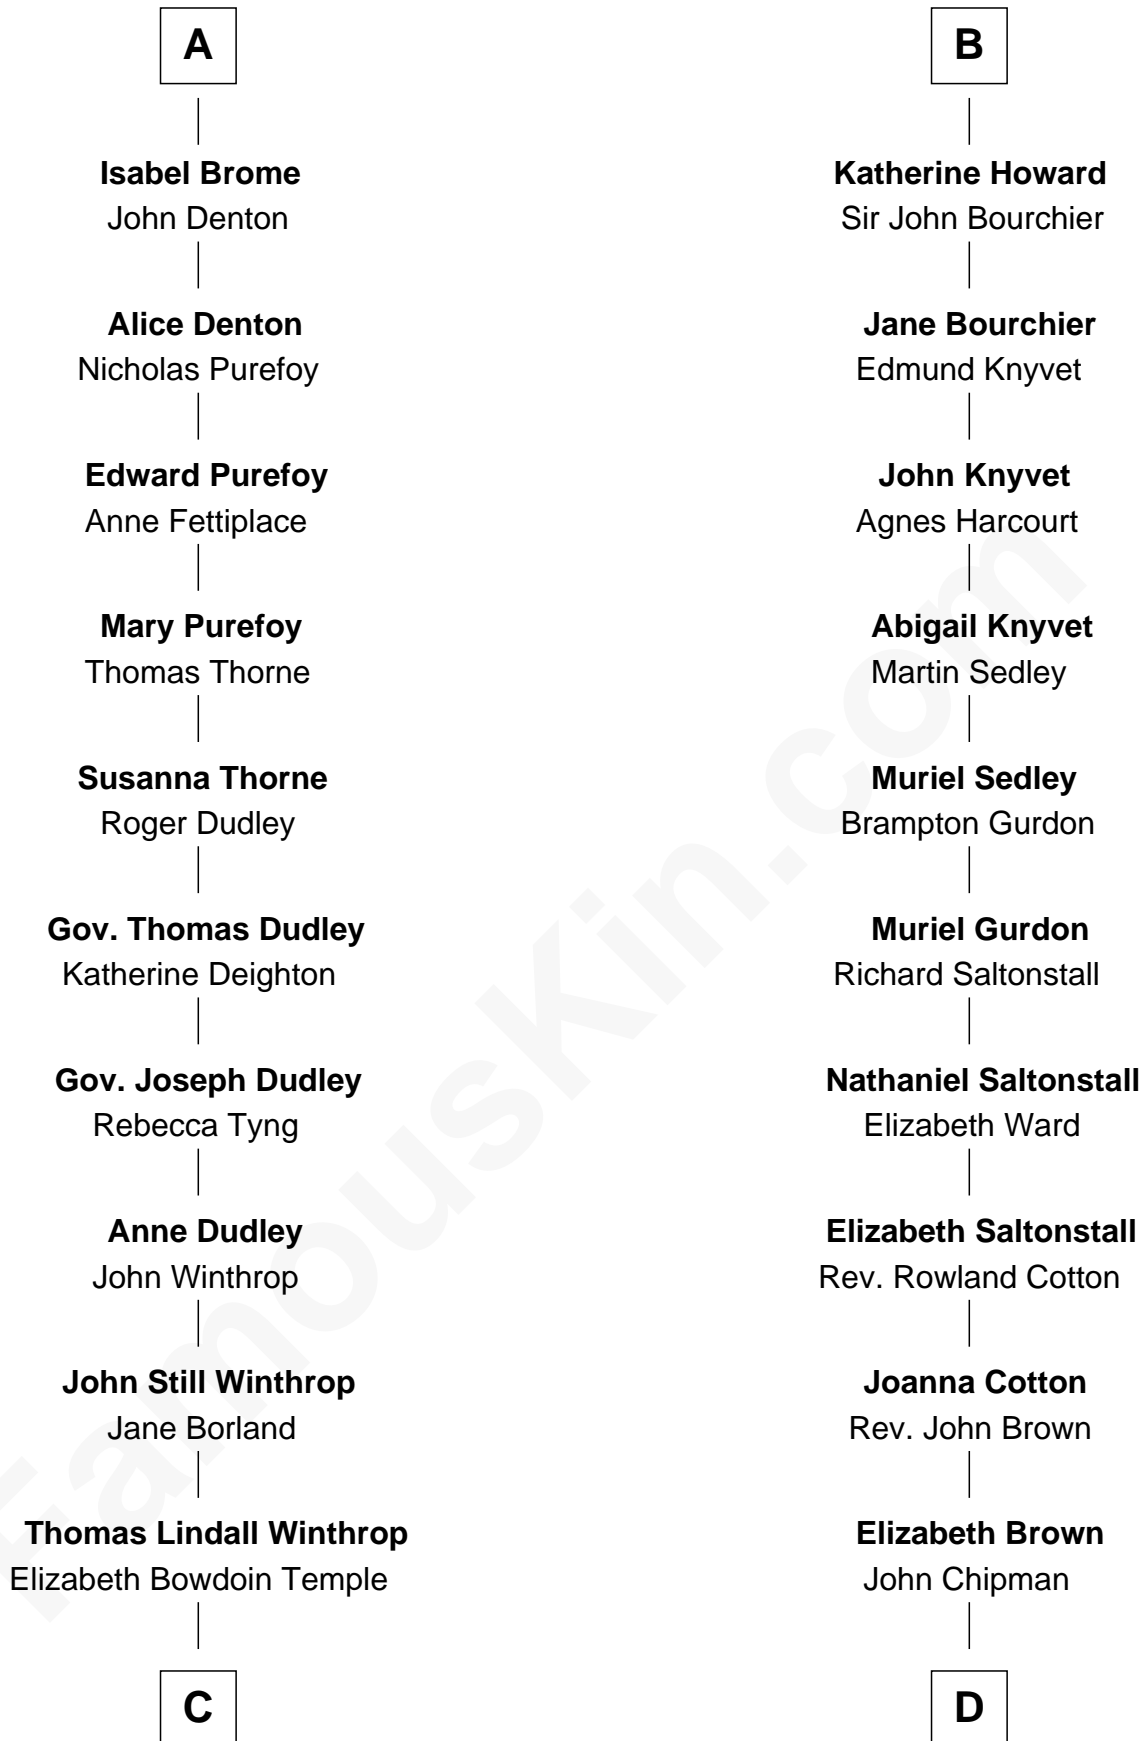

FamousKin.com Relationship Chart of

John Kerry

68th U.S. Secretary of State

19th cousin 2 times removed of

Horace Gray

U.S. Supreme Court Justice

Richard Plantagenet

C

Robert Charles Winthrop
Elizabeth Cabot Blanchard

Robert Charles Winthrop
Elizabeth Mason

Margaret Tyndal Winthrop
James Grant Forbes

Rosemary Isabel Forbes
Richard John Kerry

John Kerry
68th U.S. Secretary of State