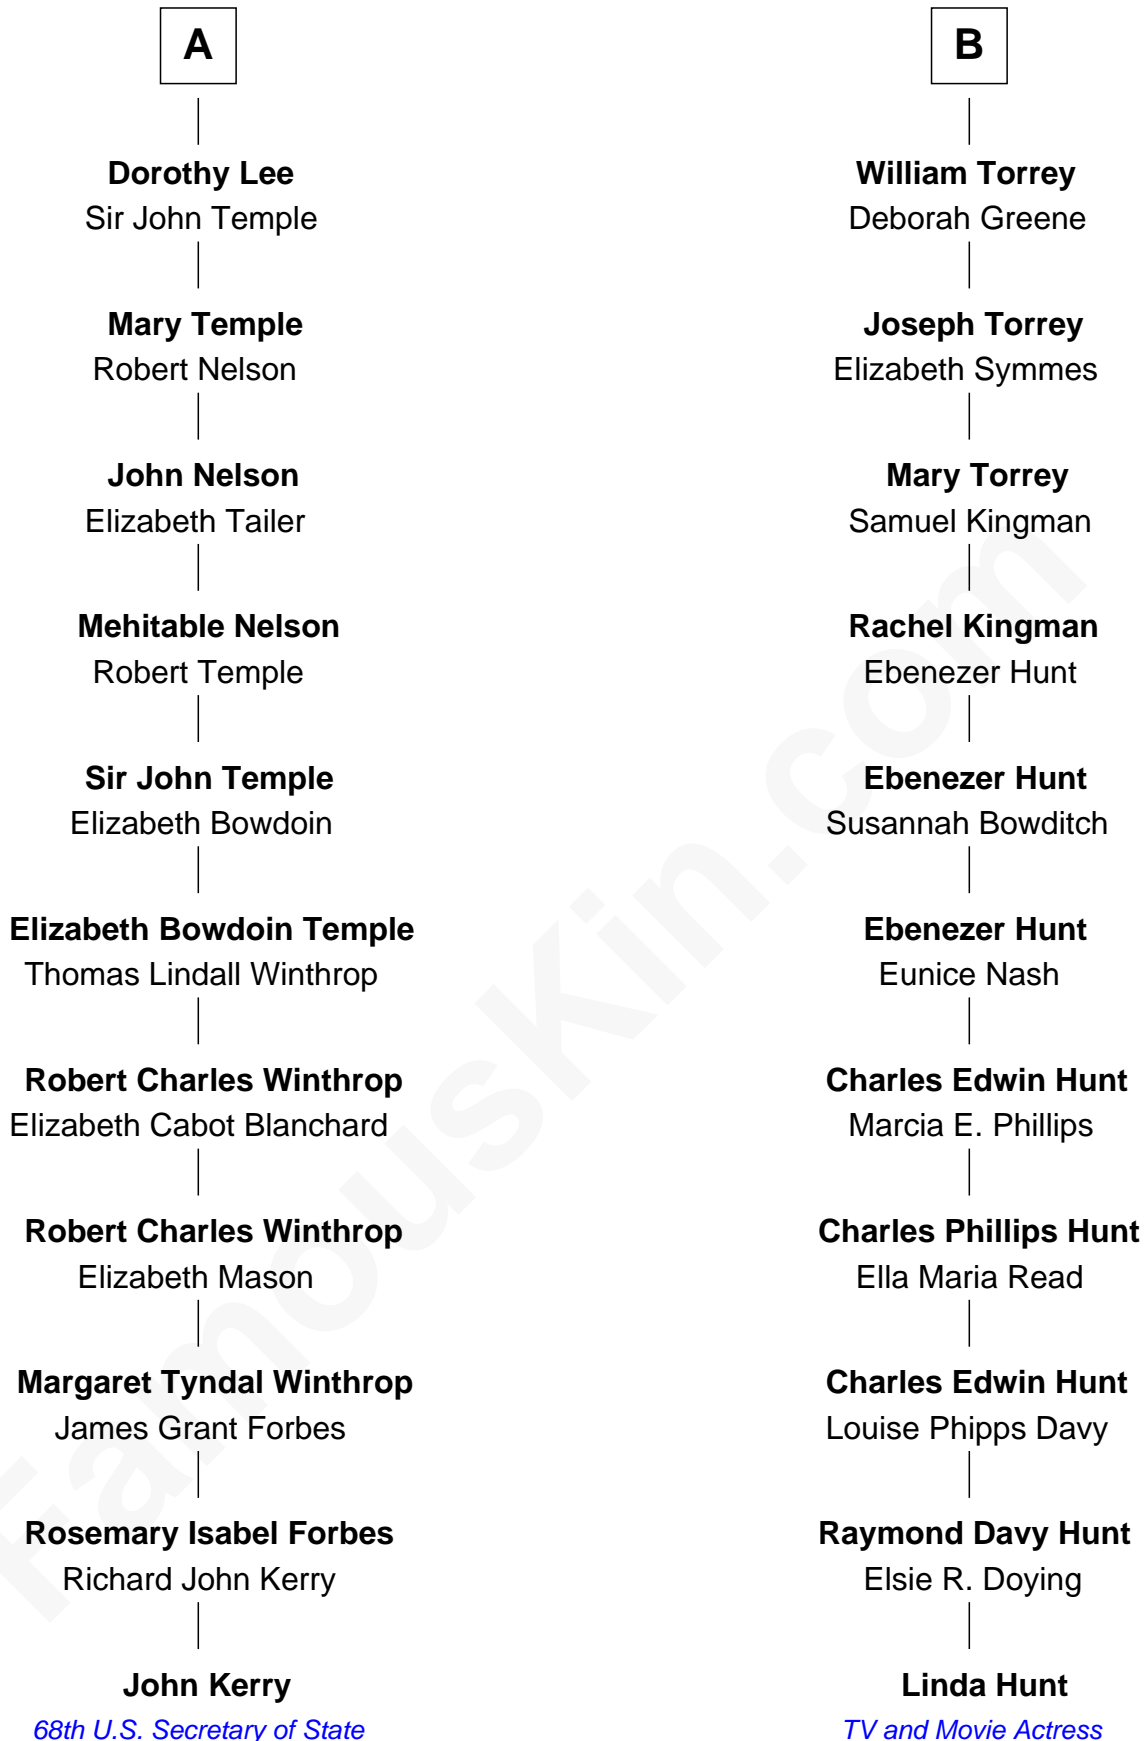

FamousKin.com Relationship Chart of

John Kerry

68th U.S. Secretary of State

17th cousin of

Linda Hunt

TV and Movie Actress

Sir Henry Percy
Eleanor Neville

Anne Percy
Sir Thomas Hungerford

Mary Hungerford
Sir Edward Hastings

Anne Hastings
Sir Thomas Stanley

Margaret Stanley
Robert Radcliffe

Jane Radcliffe
Anthony Browne

Anthony Browne
Mary Dormer

Dorothy Browne
Edmund Lee

A

Katherine Percy
Sir Edmund Grey

Anne Grey
Sir John Grey

Probable

Tacy Grey
John Guise

William Guise
Mary Rotsey

John Guise
Jane Pauncefoot

Elizabeth Guise
Robert Haviland

Jane Haviland
William Torrey

B