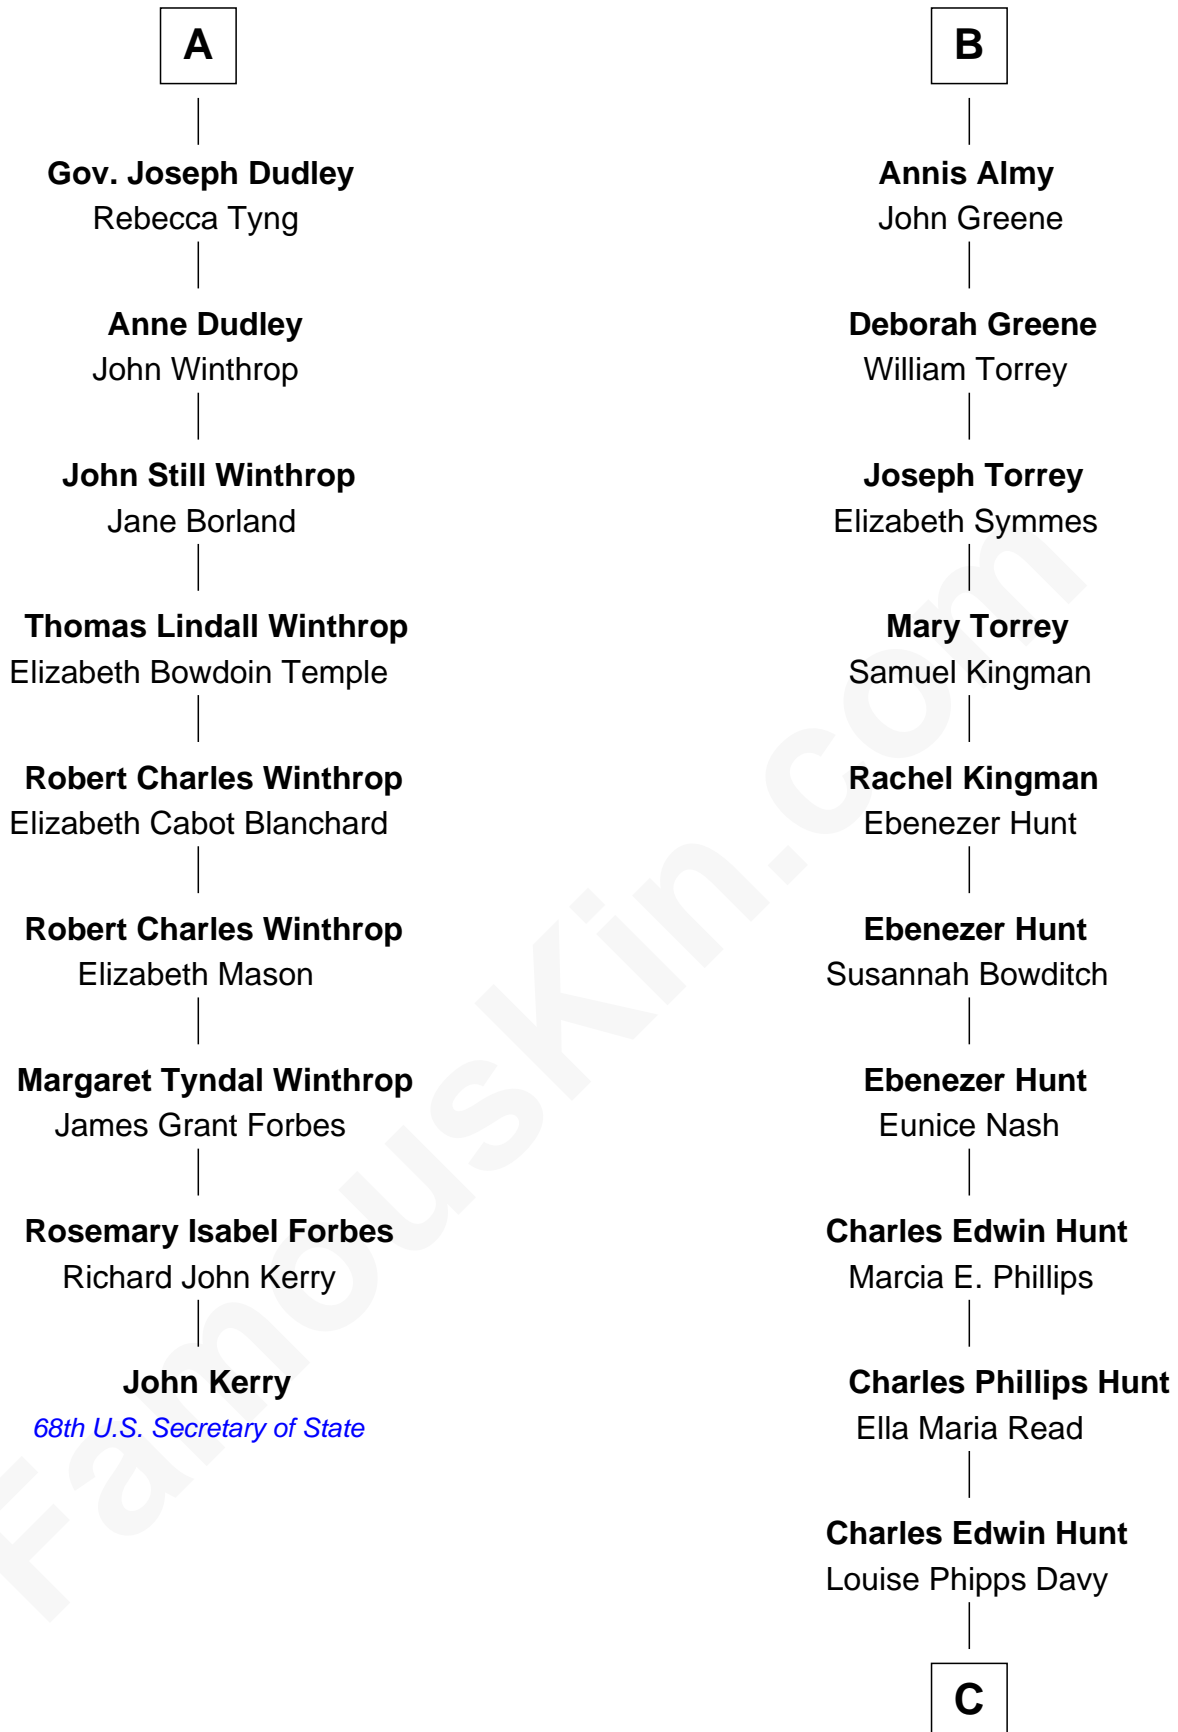

# FamousKin.com Relationship Chart of

**John Kerry**

*68th U.S. Secretary of State*

15th cousin 3 times removed of

**Linda Hunt**

*TV and Movie Actress*

**Richard Woodville**

Joan Bedlisgate

**Gov. Thomas Dudley**  
Katherine Deighton

**A**

**Joan Woodville**

William Haute

**Alice Haute**

Sir John Fogge

**Margaret Fogge**  
Sir Humphrey Stafford

**Sir Humphrey Stafford**  
Margaret Tame

**Ellen Stafford**  
Thomas Barlow

**Stafford Barlow**  
-----

**Audrey Barlow**  
William Almy

**B**

**C**

**Raymond Davy Hunt**

Elsie R. Doying

**Linda Hunt**